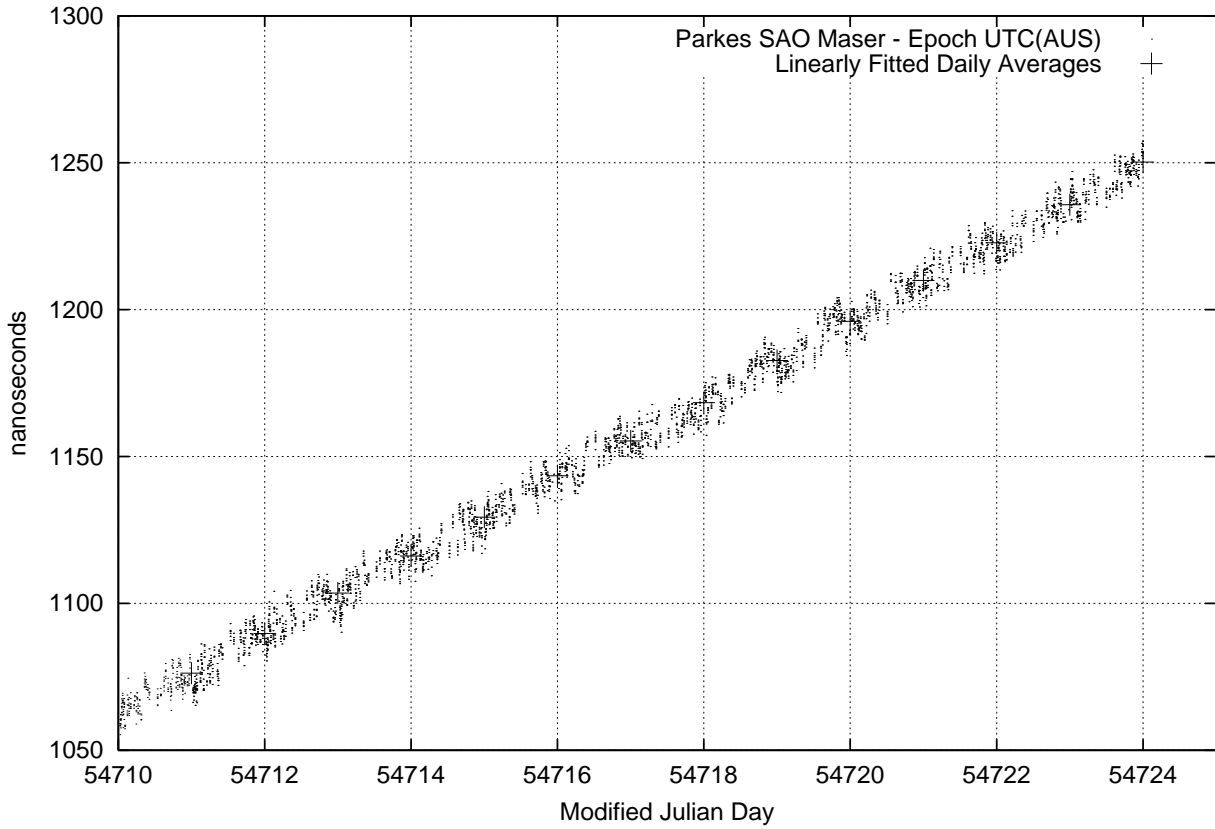

GPS Common-View Time-Transfer between ATNF Parkes and NMI Sydney

GPS Common-View Frequency Transfer between ATNF Parkes and NMI Sydney