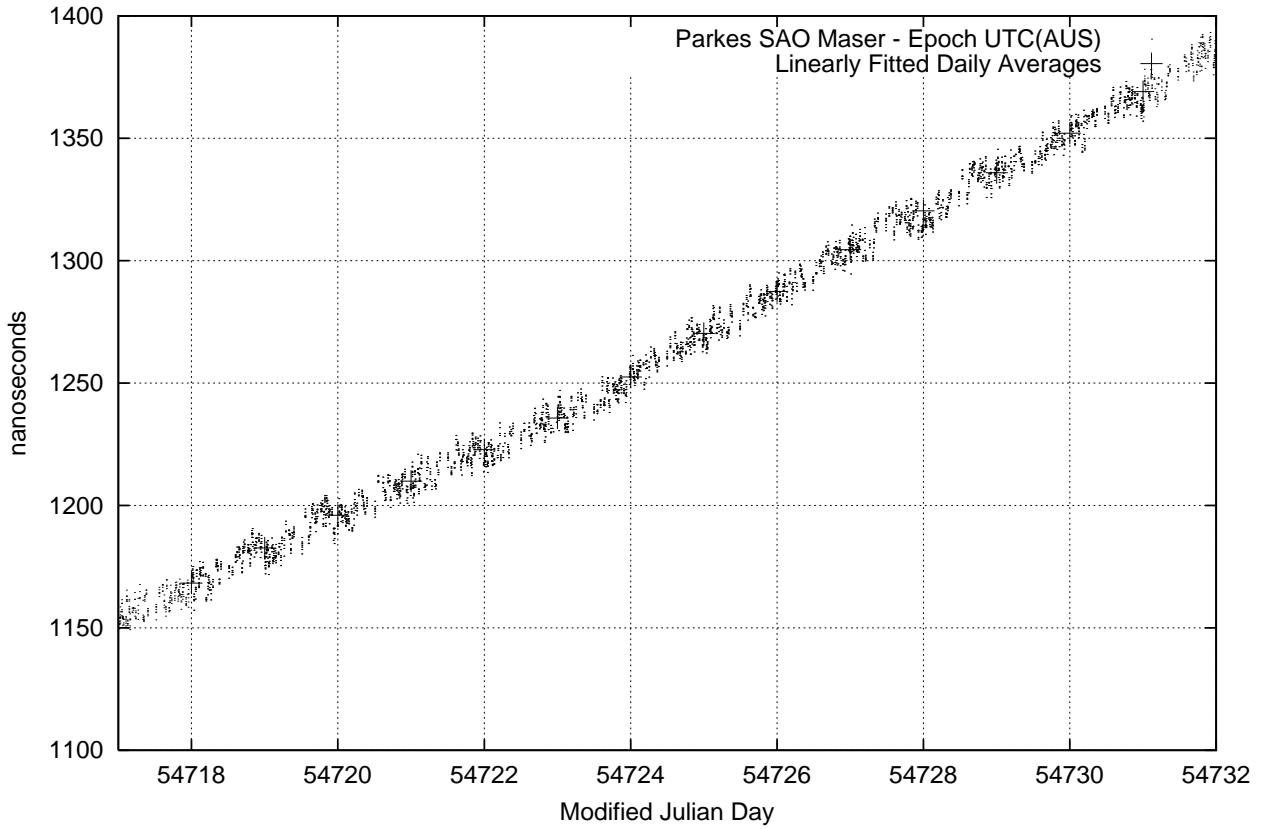

GPS Common-View Time-Transfer between ATNF Parkes and NMI Sydney

GPS Common-View Frequency Transfer between ATNF Parkes and NMI Sydney