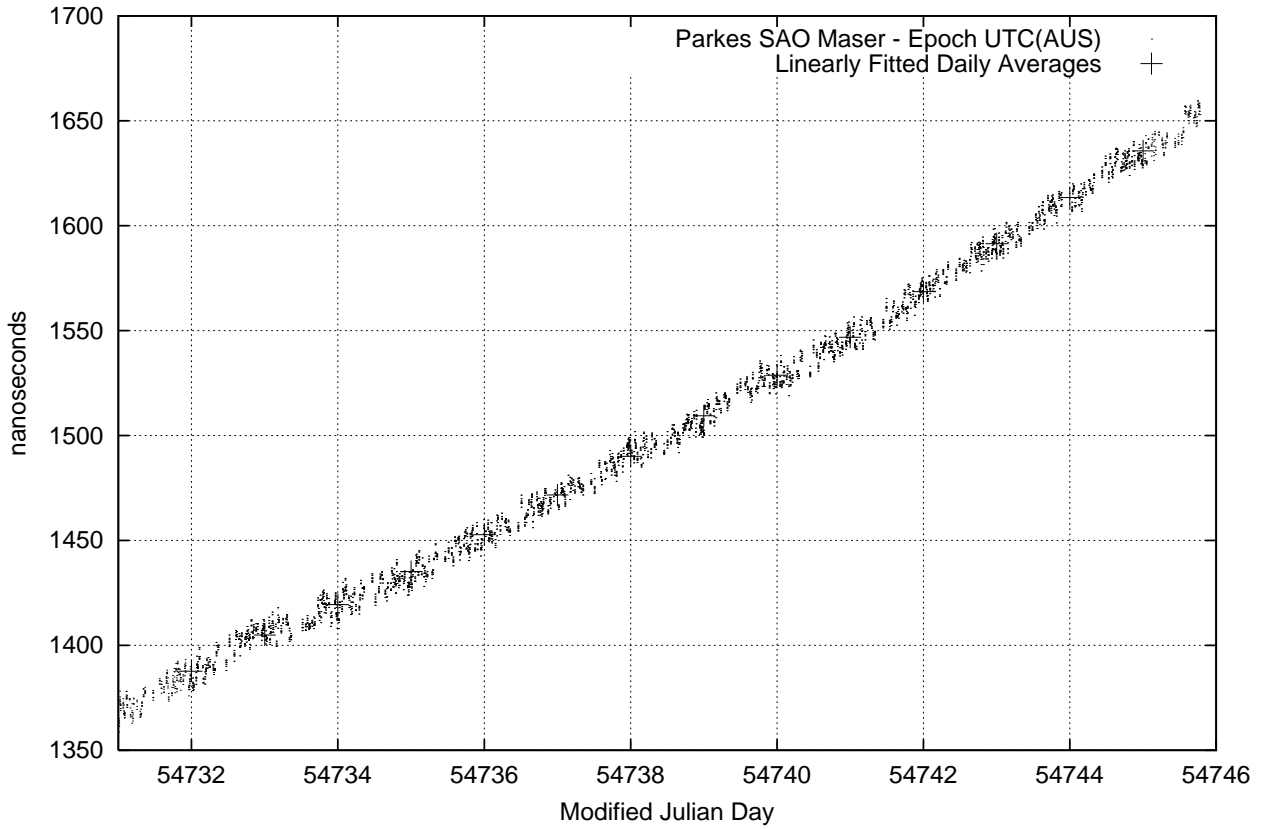

GPS Common-View Time-Transfer between ATNF Parkes and NMI Sydney

GPS Common-View Frequency Transfer between ATNF Parkes and NMI Sydney