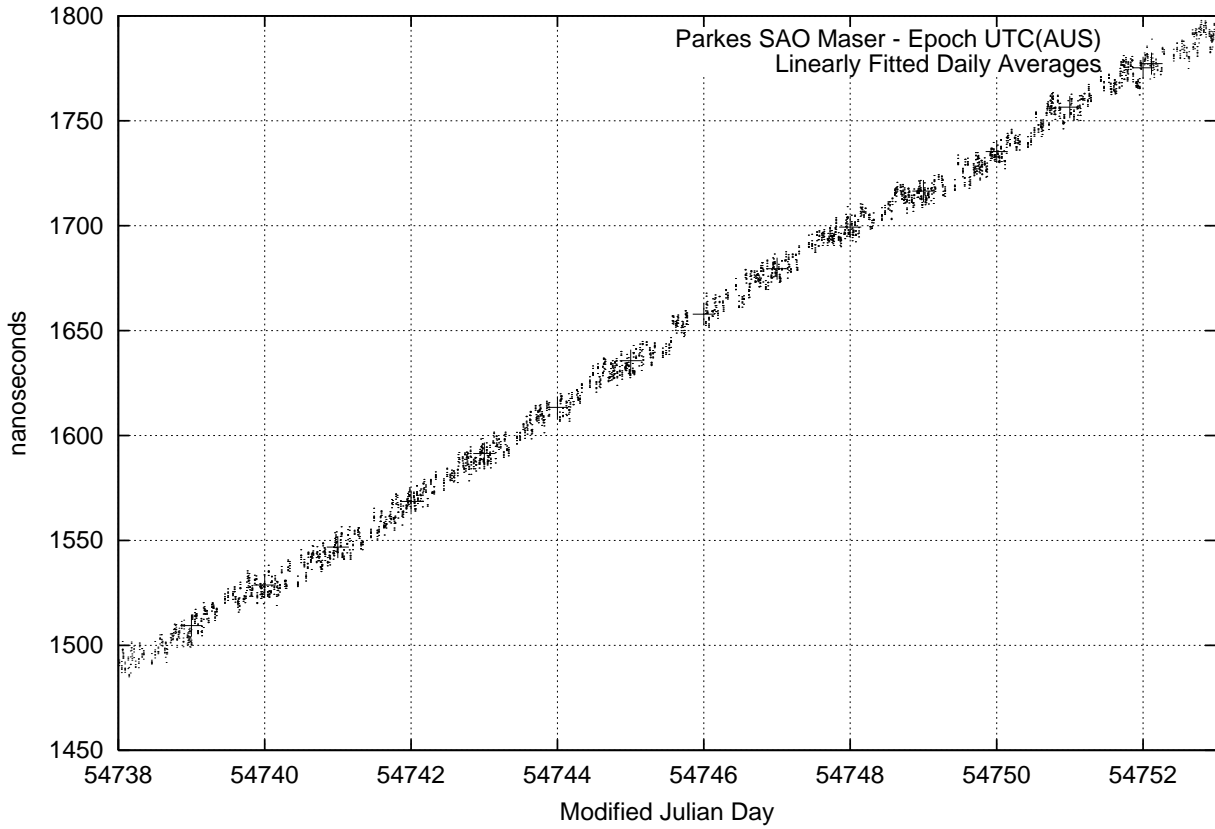

GPS Common-View Time-Transfer between ATNF Parkes and NMI Sydney

GPS Common-View Frequency Transfer between ATNF Parkes and NMI Sydney