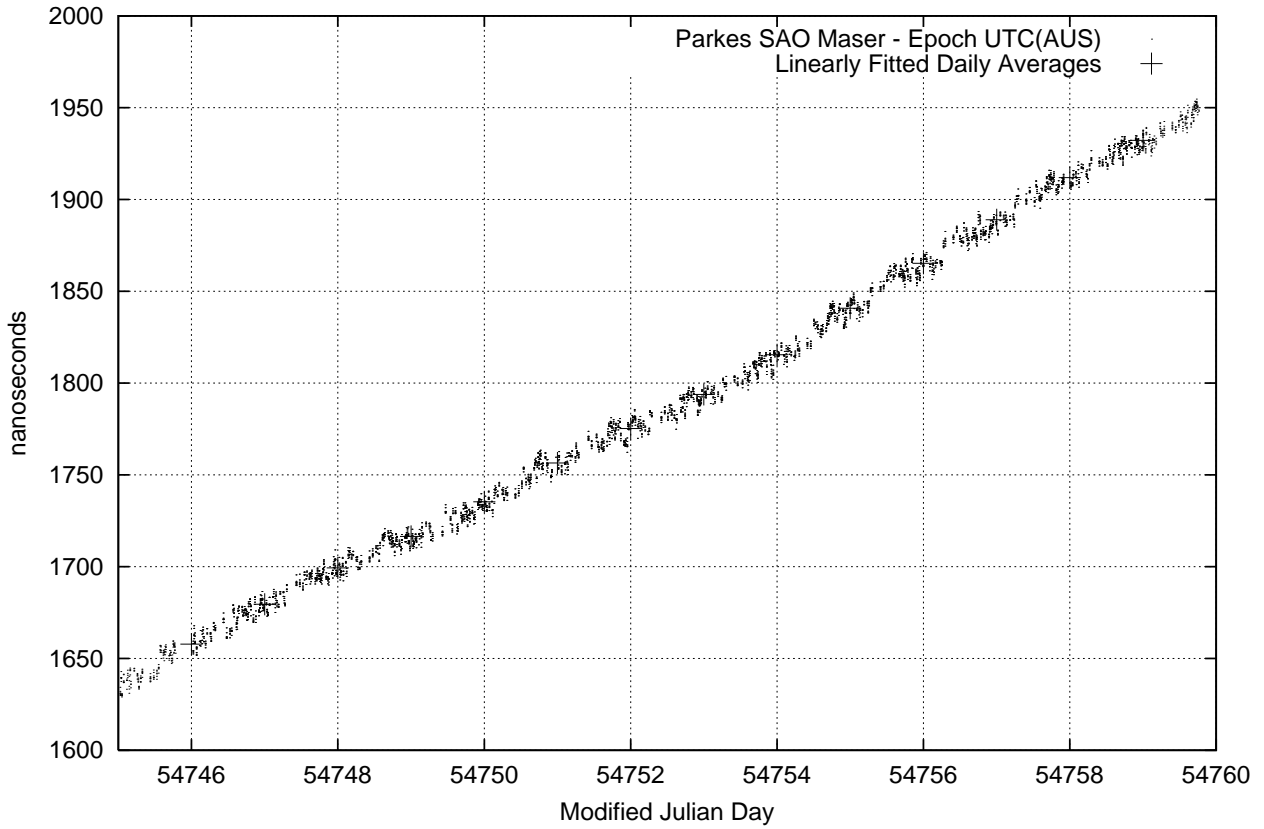

GPS Common-View Time-Transfer between ATNF Parkes and NMI Sydney

GPS Common-View Frequency Transfer between ATNF Parkes and NMI Sydney