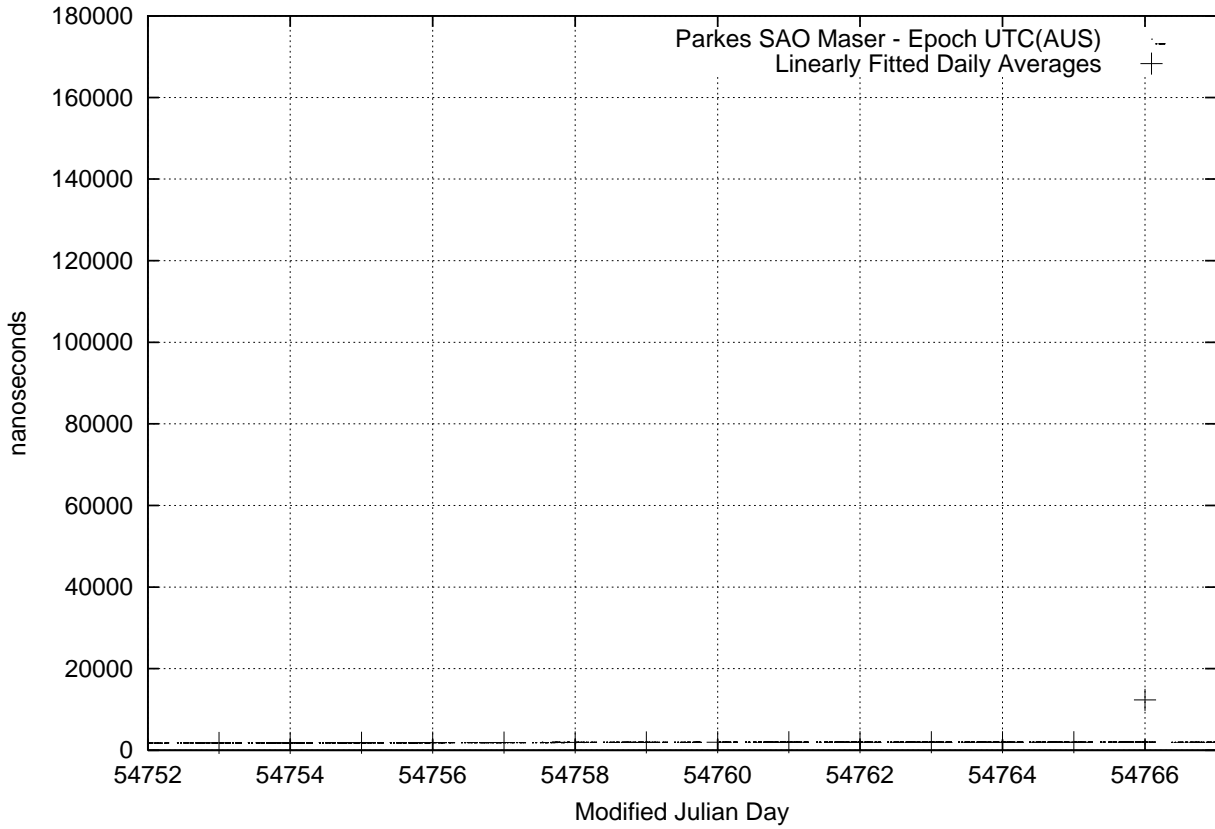

GPS Common-View Time-Transfer between ATNF Parkes and NMI Sydney

GPS Common-View Frequency Transfer between ATNF Parkes and NMI Sydney