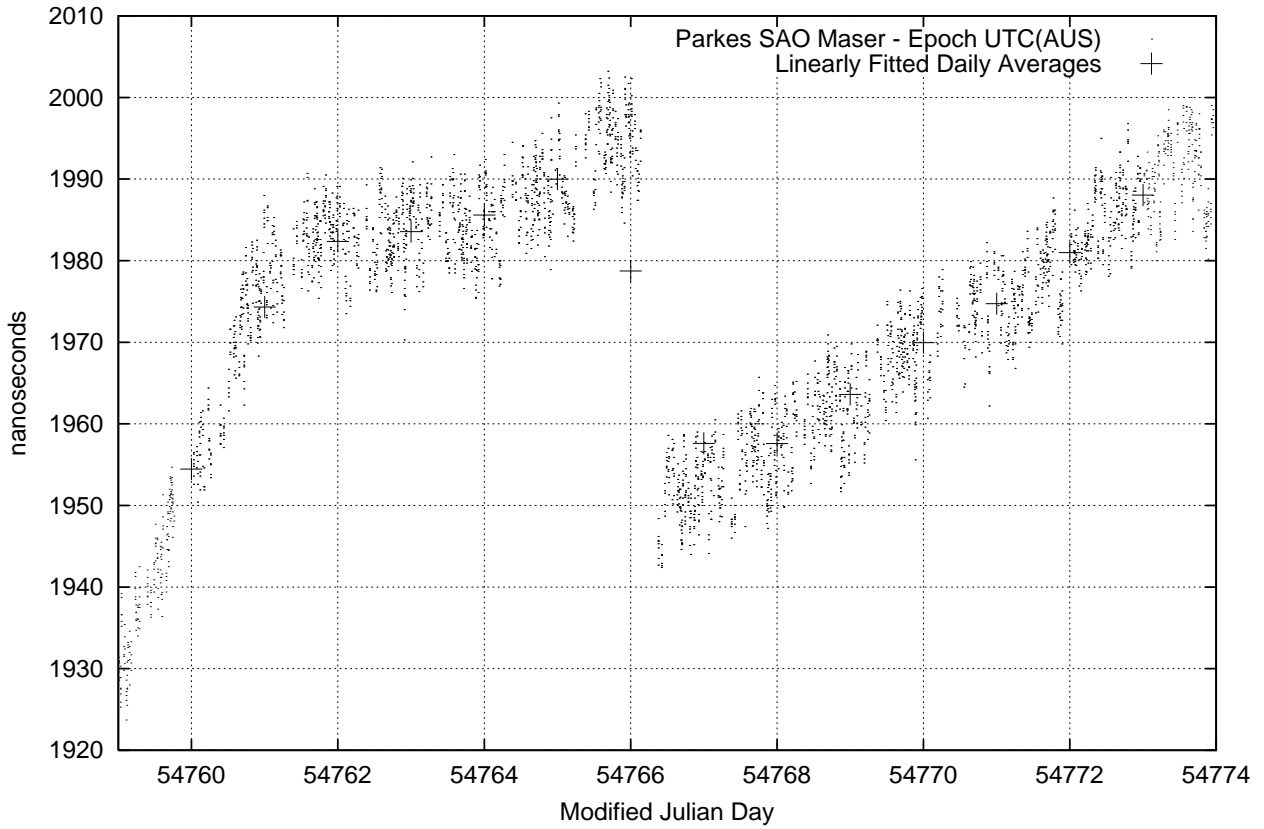

GPS Common-View Time-Transfer between ATNF Parkes and NMI Sydney

GPS Common-View Frequency Transfer between ATNF Parkes and NMI Sydney