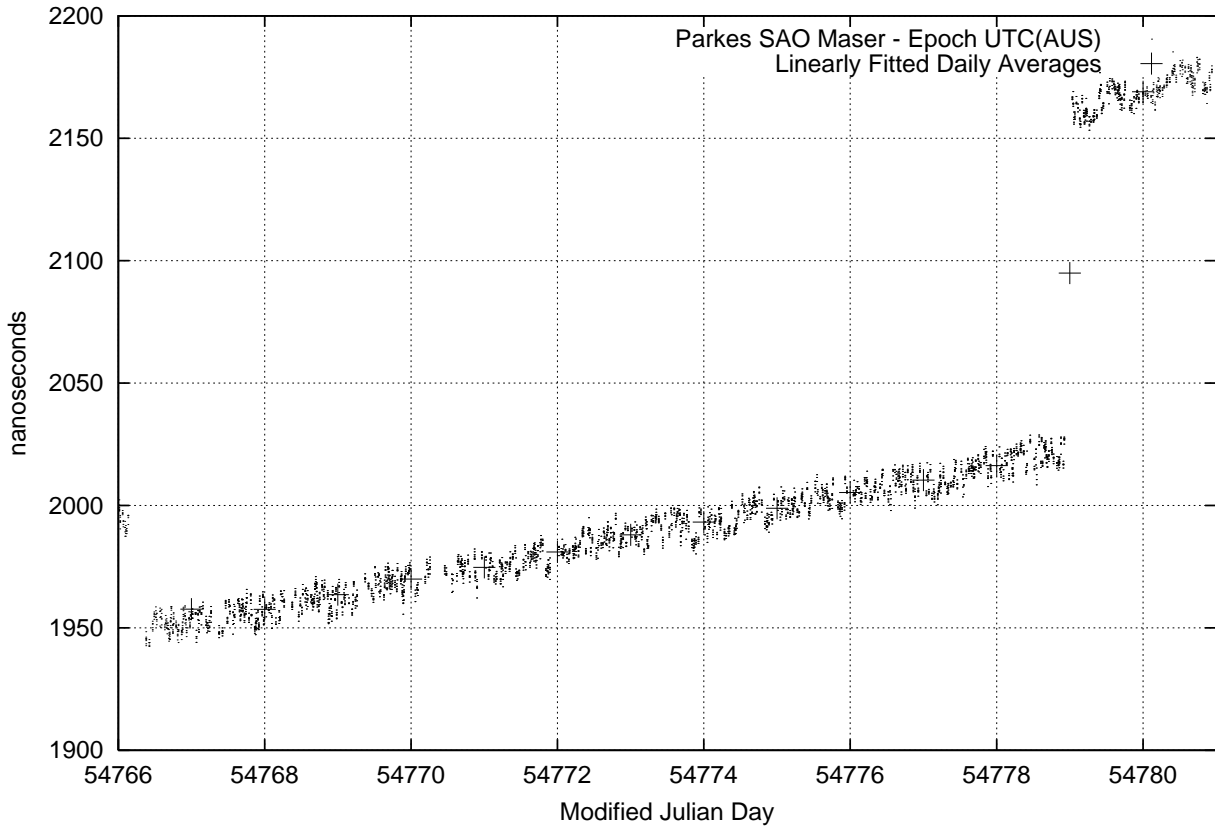

GPS Common-View Time-Transfer between ATNF Parkes and NMI Sydney

GPS Common-View Frequency Transfer between ATNF Parkes and NMI Sydney