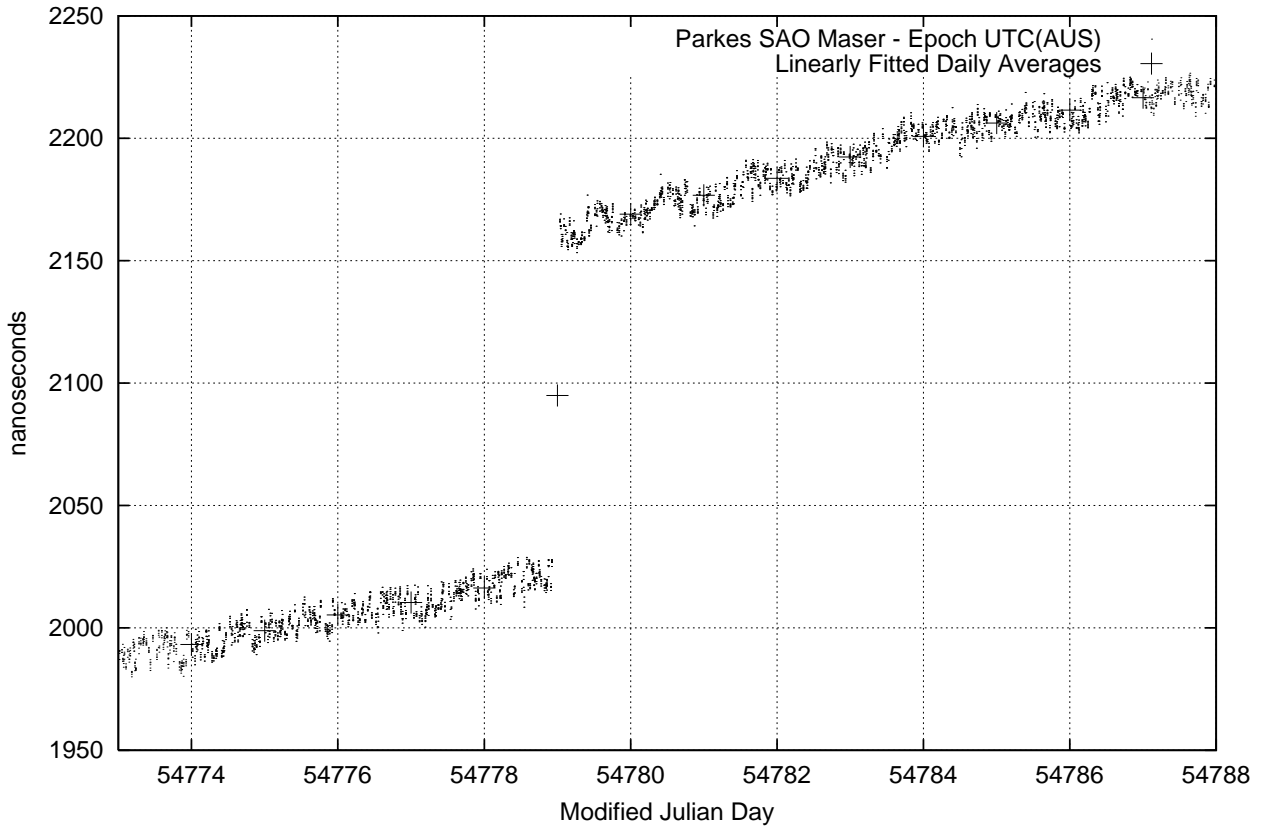

GPS Common-View Time-Transfer between ATNF Parkes and NMI Sydney

GPS Common-View Frequency Transfer between ATNF Parkes and NMI Sydney