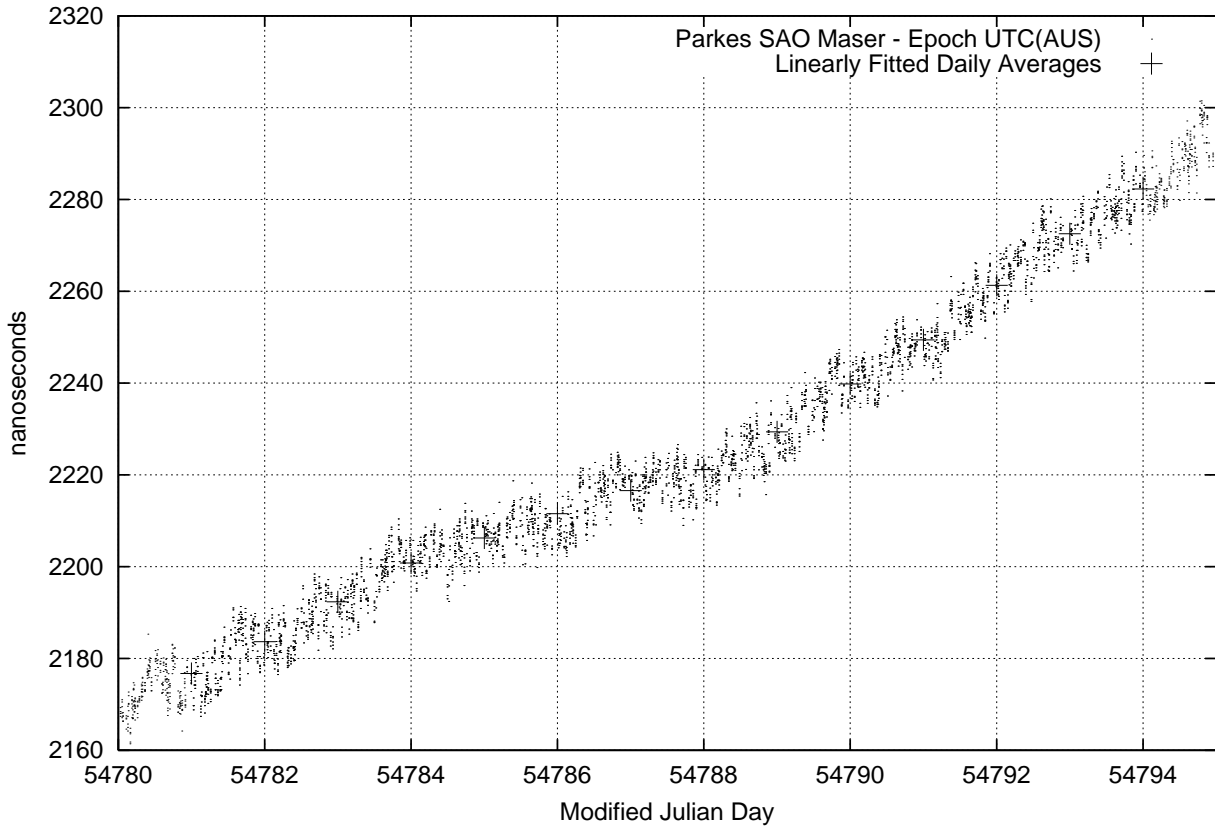

GPS Common-View Time-Transfer between ATNF Parkes and NMI Sydney

GPS Common-View Frequency Transfer between ATNF Parkes and NMI Sydney