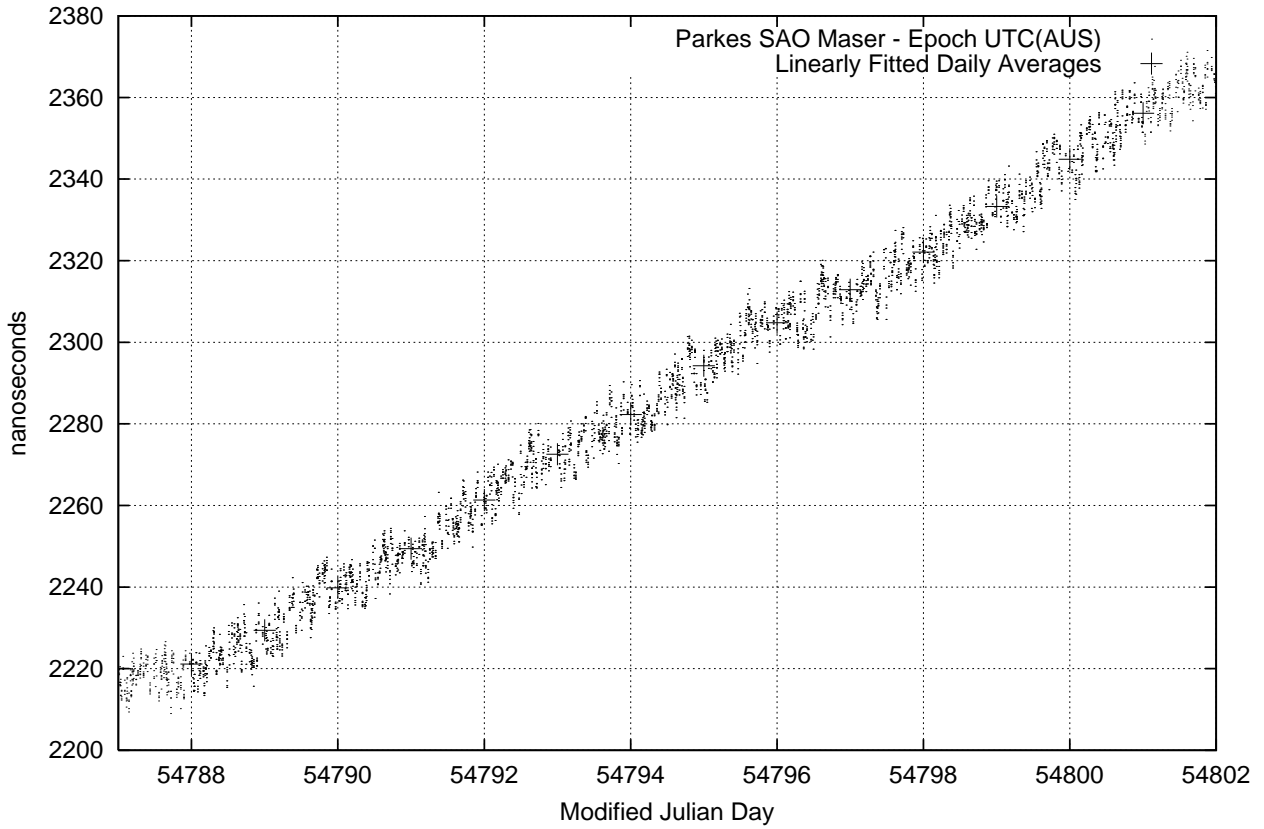

GPS Common-View Time-Transfer between ATNF Parkes and NMI Sydney

GPS Common-View Frequency Transfer between ATNF Parkes and NMI Sydney