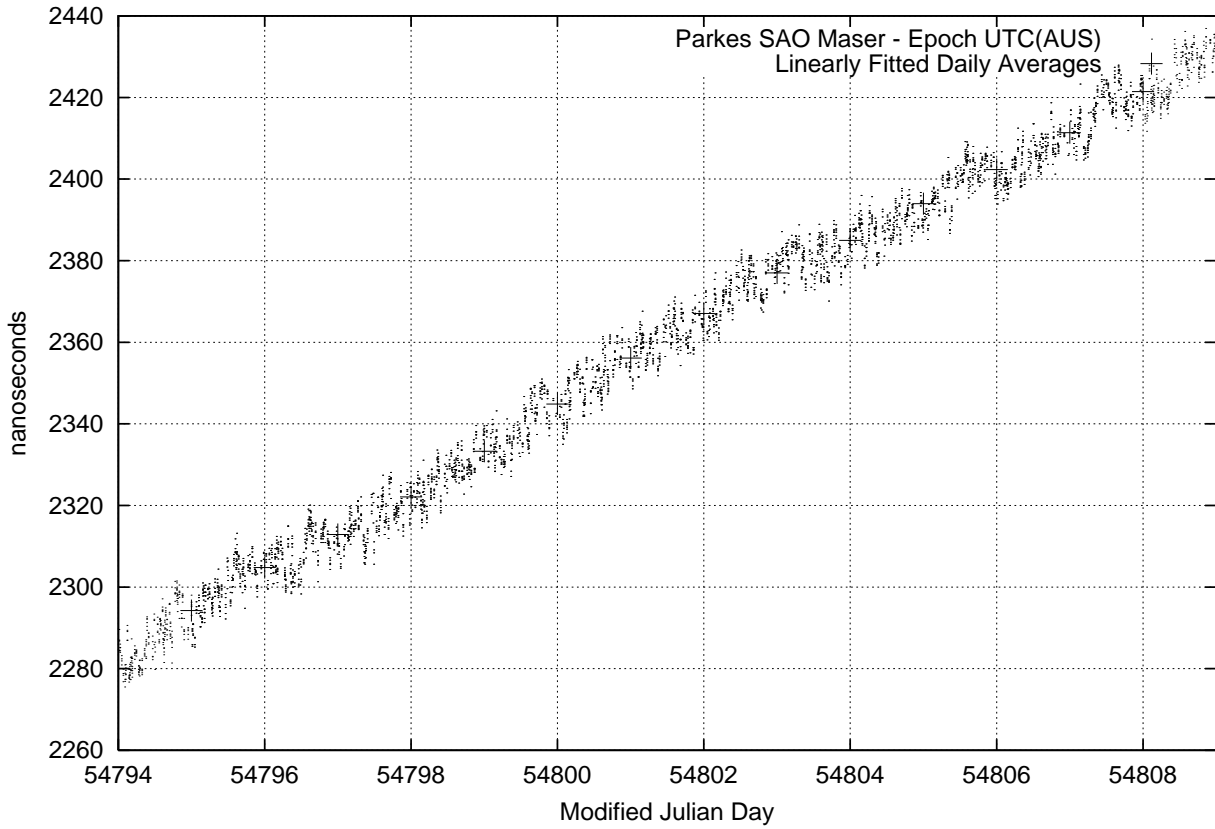

GPS Common-View Time-Transfer between ATNF Parkes and NMI Sydney

GPS Common-View Frequency Transfer between ATNF Parkes and NMI Sydney