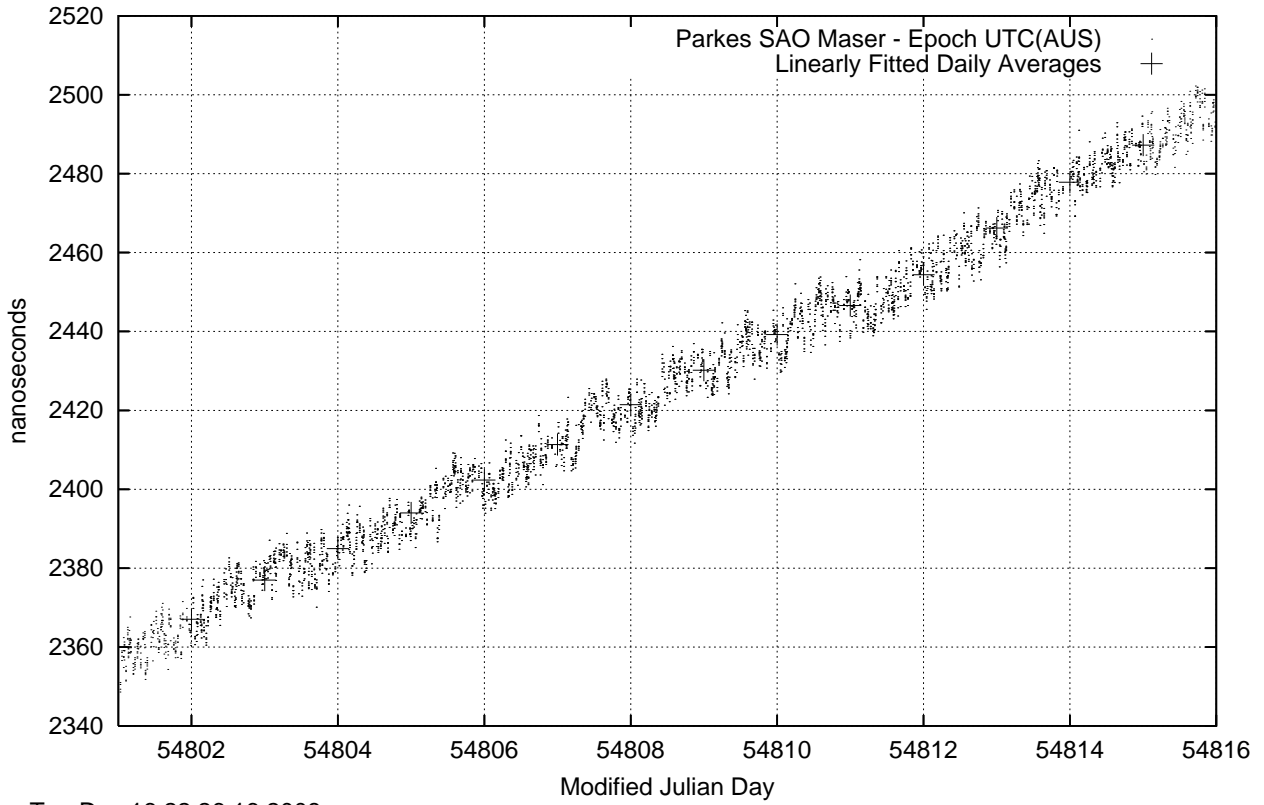

GPS Common-View Time-Transfer between ATNF Parkes and NMI Sydney

Tue Dec 16 22:26:16 2008

GPS Common-View Frequency Transfer between ATNF Parkes and NMI Sydney

Tue Dec 16 22:26:16 2008