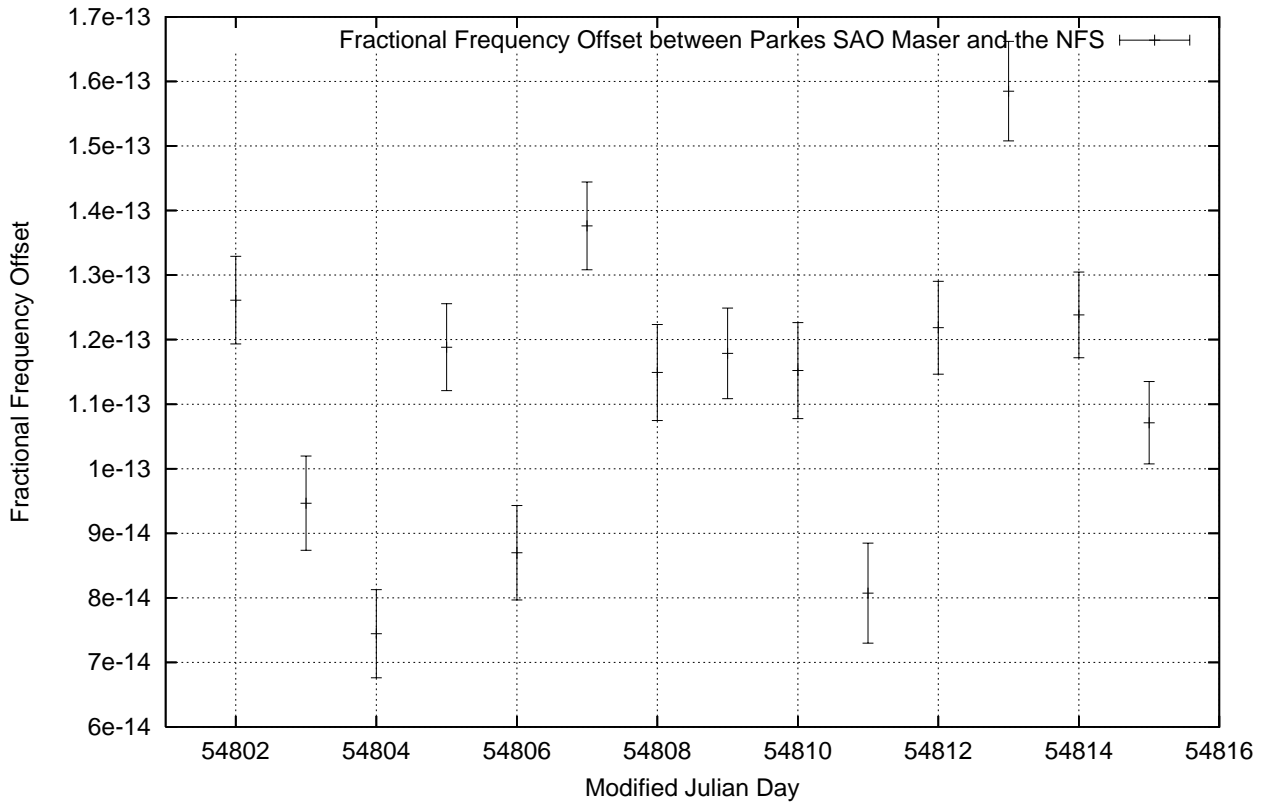

GPS Common-View Time-Transfer between ATNF Parkes and NMI Sydney

Tue Dec 16 22:26:16 2008

GPS Common-View Frequency Transfer between ATNF Parkes and NMI Sydney

Tue Dec 16 22:26:16 2008