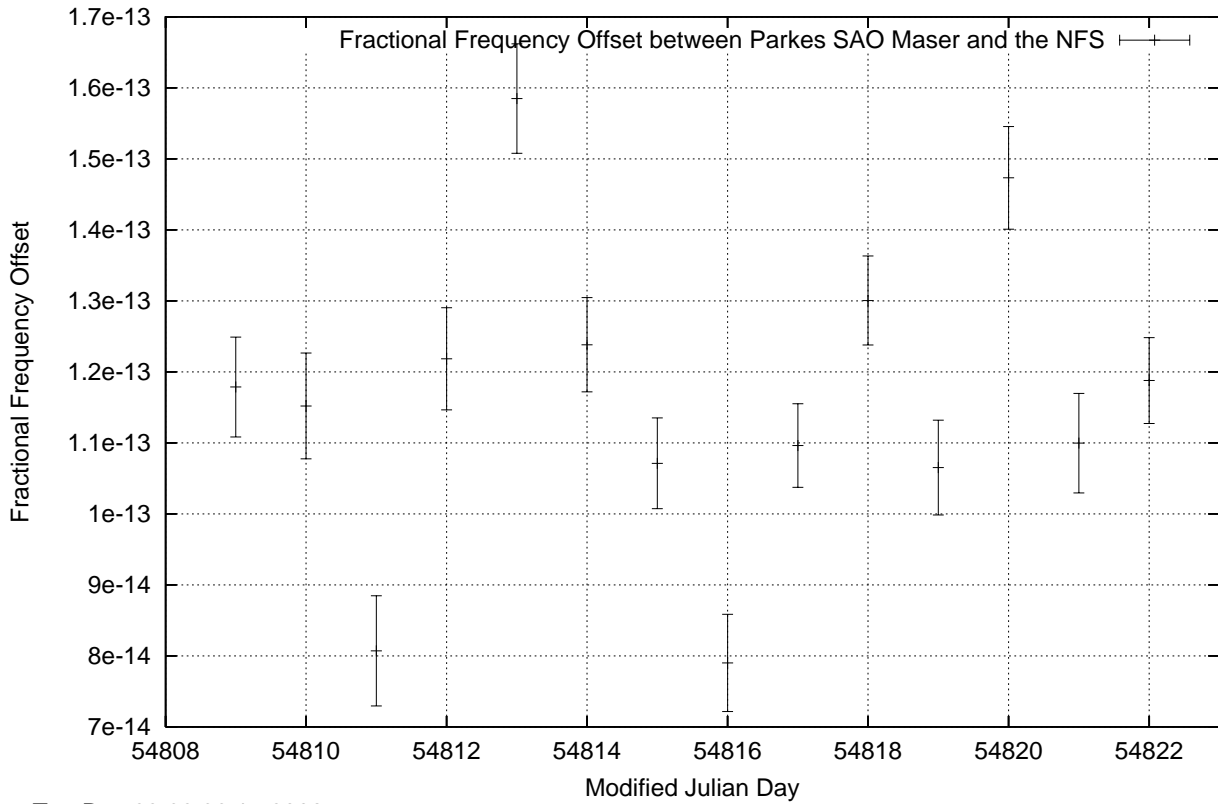

GPS Common-View Time-Transfer between ATNF Parkes and NMI Sydney

Tue Dec 23 22:26:17 2008

GPS Common-View Frequency Transfer between ATNF Parkes and NMI Sydney

Tue Dec 23 22:26:17 2008