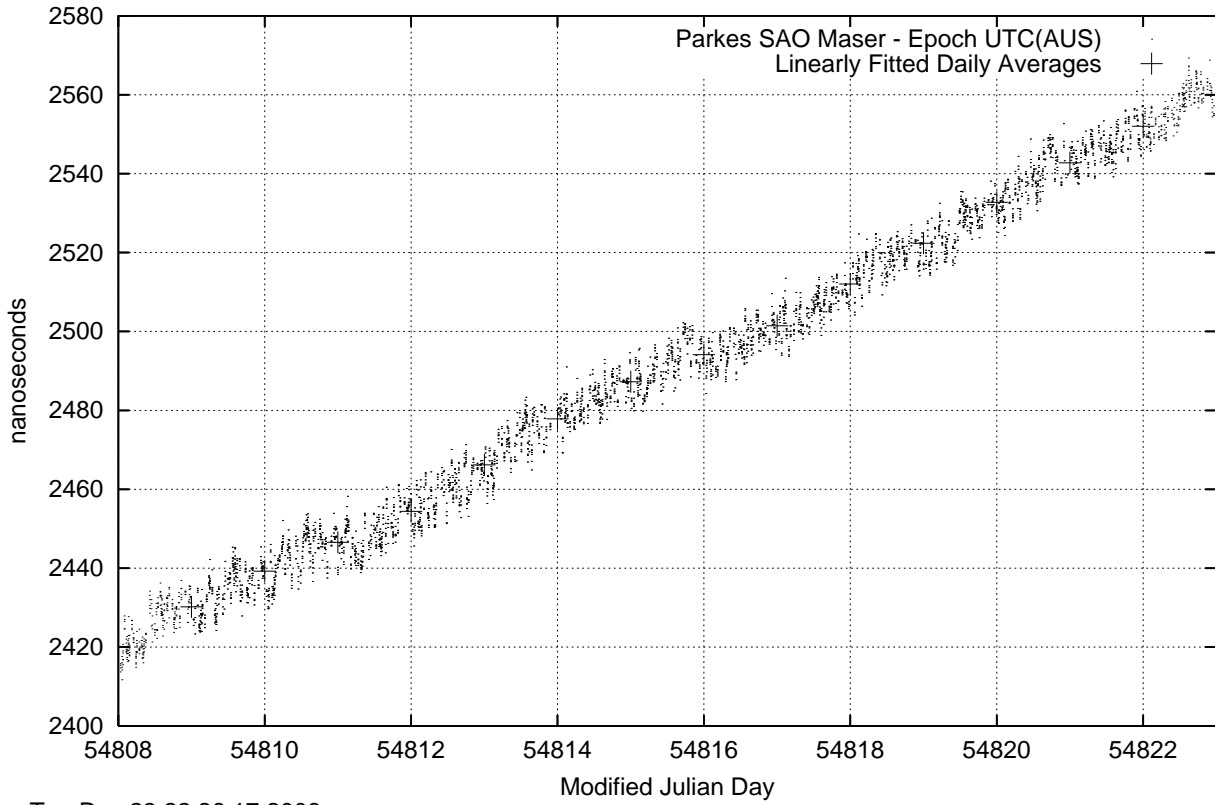

GPS Common-View Time-Transfer between ATNF Parkes and NMI Sydney

Tue Dec 23 22:26:17 2008

GPS Common-View Frequency Transfer between ATNF Parkes and NMI Sydney

Tue Dec 23 22:26:17 2008