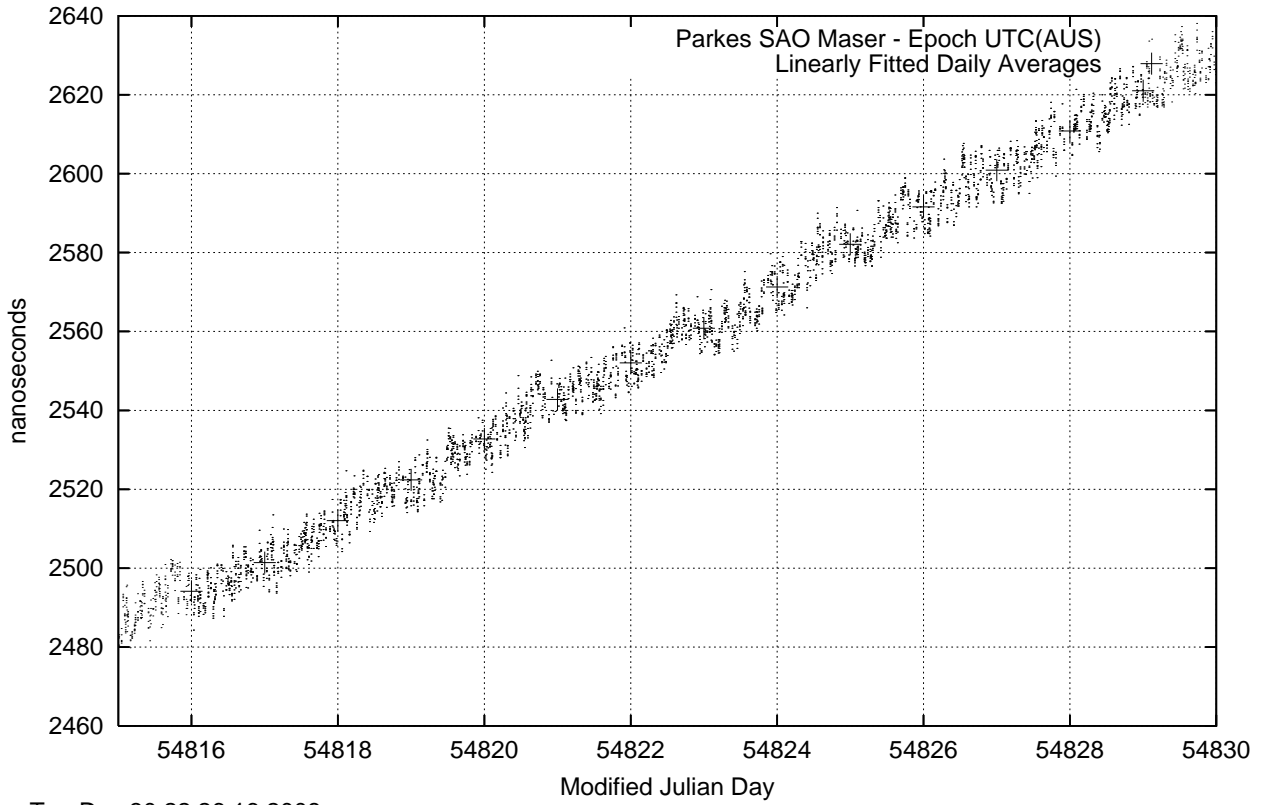

GPS Common-View Time-Transfer between ATNF Parkes and NMI Sydney

Tue Dec 30 22:26:16 2008

GPS Common-View Frequency Transfer between ATNF Parkes and NMI Sydney

Tue Dec 30 22:26:16 2008