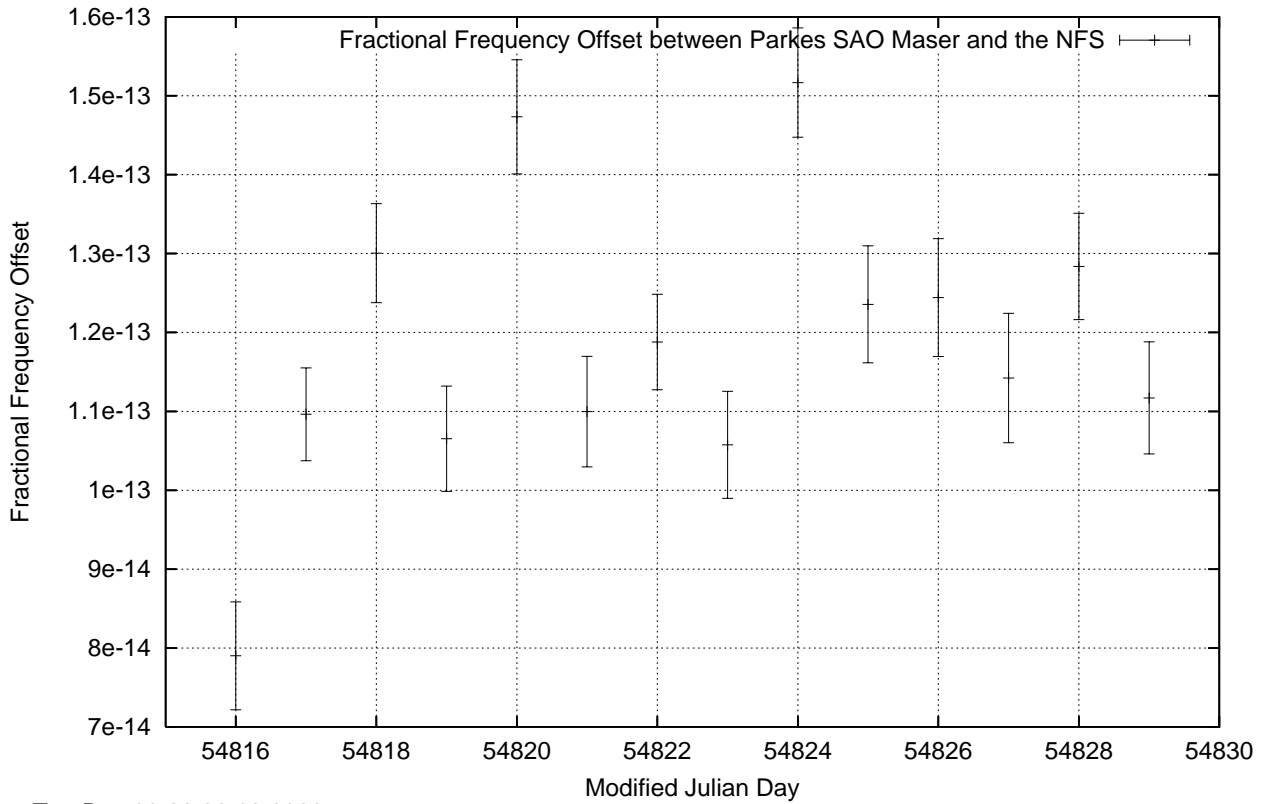

GPS Common-View Time-Transfer between ATNF Parkes and NMI Sydney

Tue Dec 30 22:26:16 2008

GPS Common-View Frequency Transfer between ATNF Parkes and NMI Sydney

Tue Dec 30 22:26:16 2008