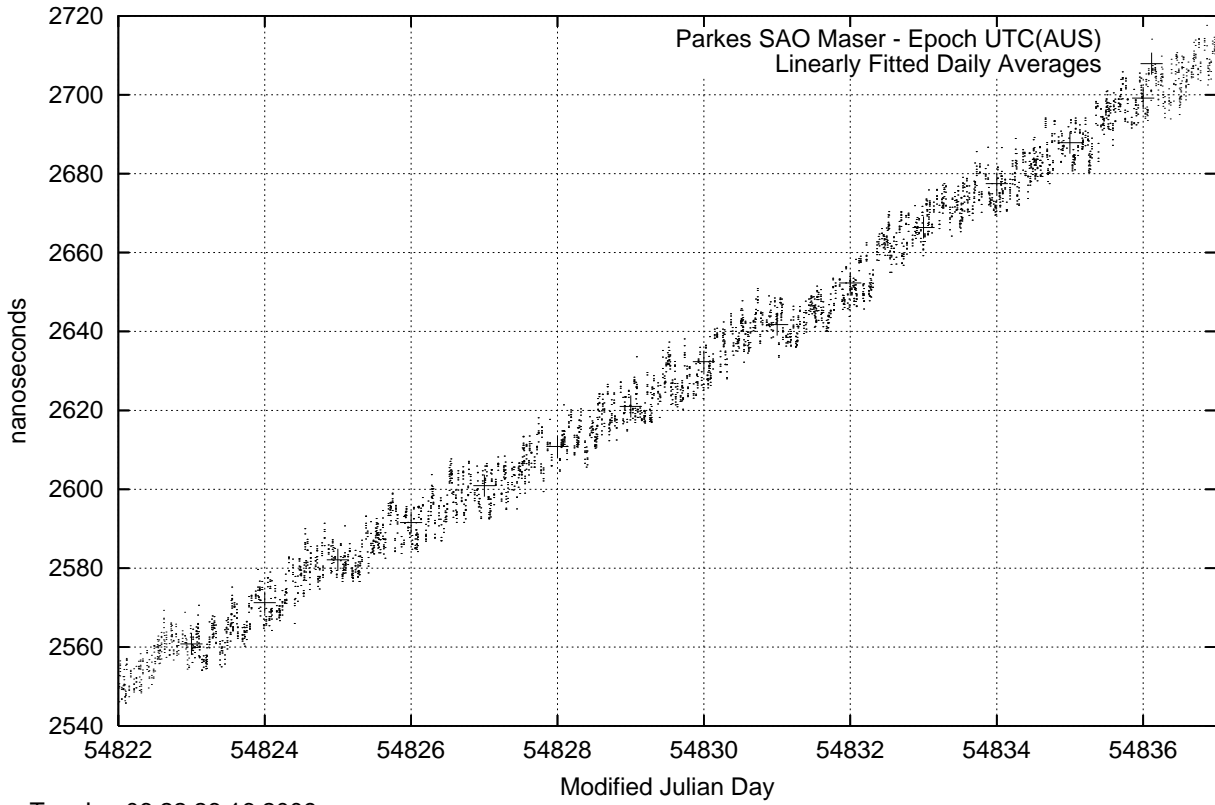

GPS Common-View Time-Transfer between ATNF Parkes and NMI Sydney

Tue Jan 06 22:26:16 2009

GPS Common-View Frequency Transfer between ATNF Parkes and NMI Sydney

Tue Jan 06 22:26:16 2009