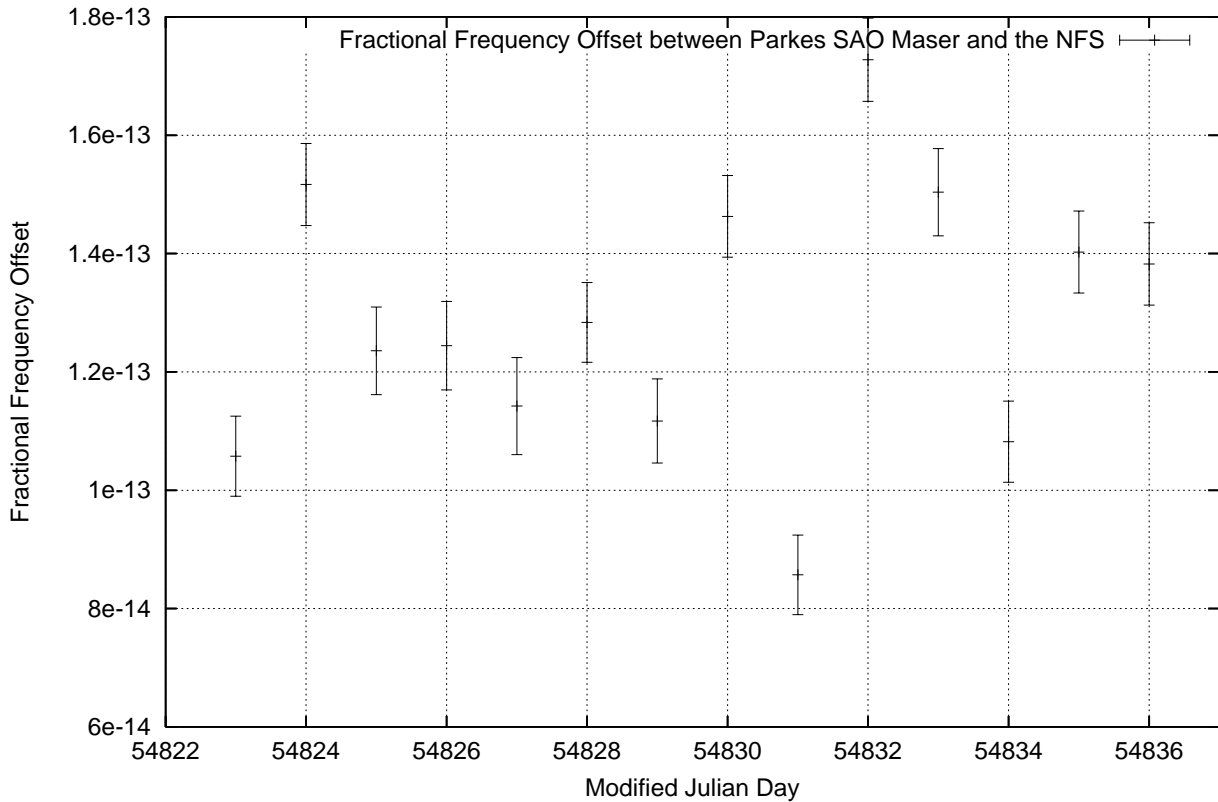

GPS Common-View Time-Transfer between ATNF Parkes and NMI Sydney

Tue Jan 06 22:26:16 2009

GPS Common-View Frequency Transfer between ATNF Parkes and NMI Sydney

Tue Jan 06 22:26:16 2009