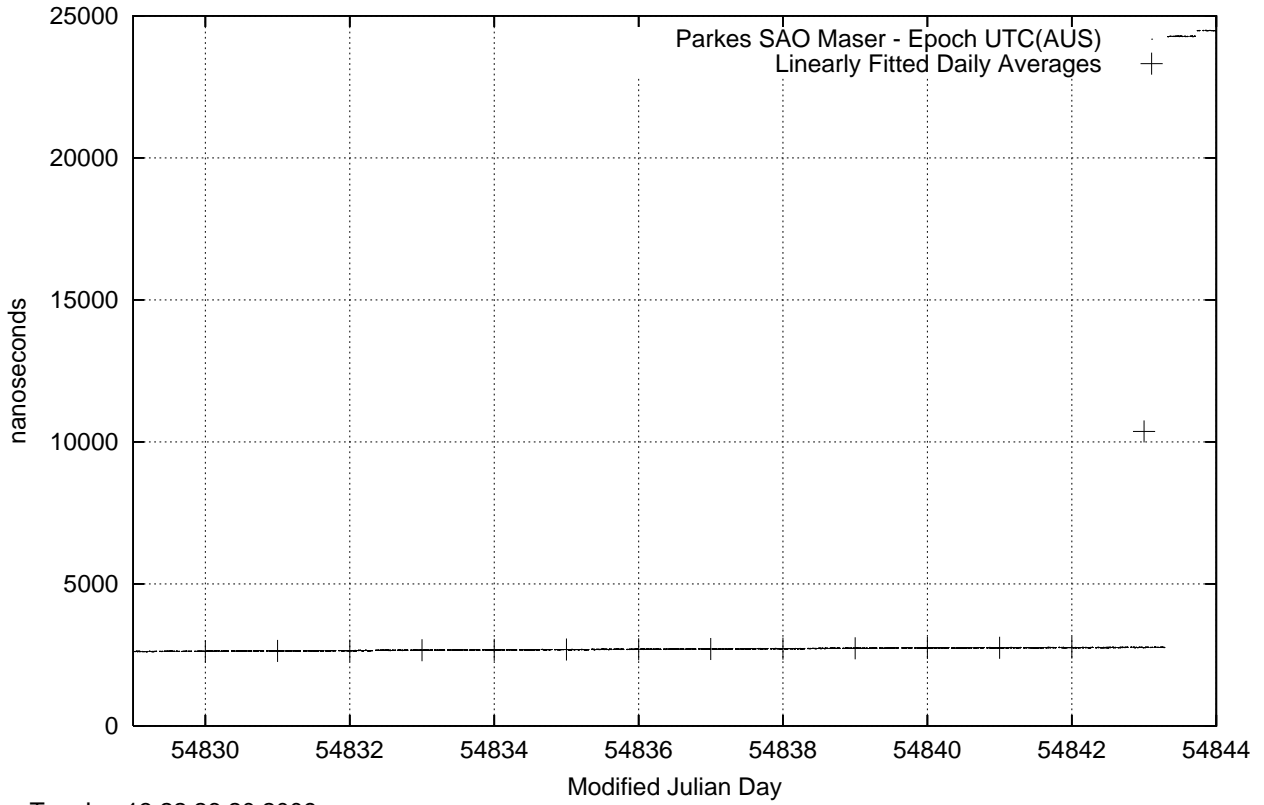

GPS Common-View Time-Transfer between ATNF Parkes and NMI Sydney

Tue Jan 13 22:26:20 2009

GPS Common-View Frequency Transfer between ATNF Parkes and NMI Sydney

Tue Jan 13 22:26:20 2009