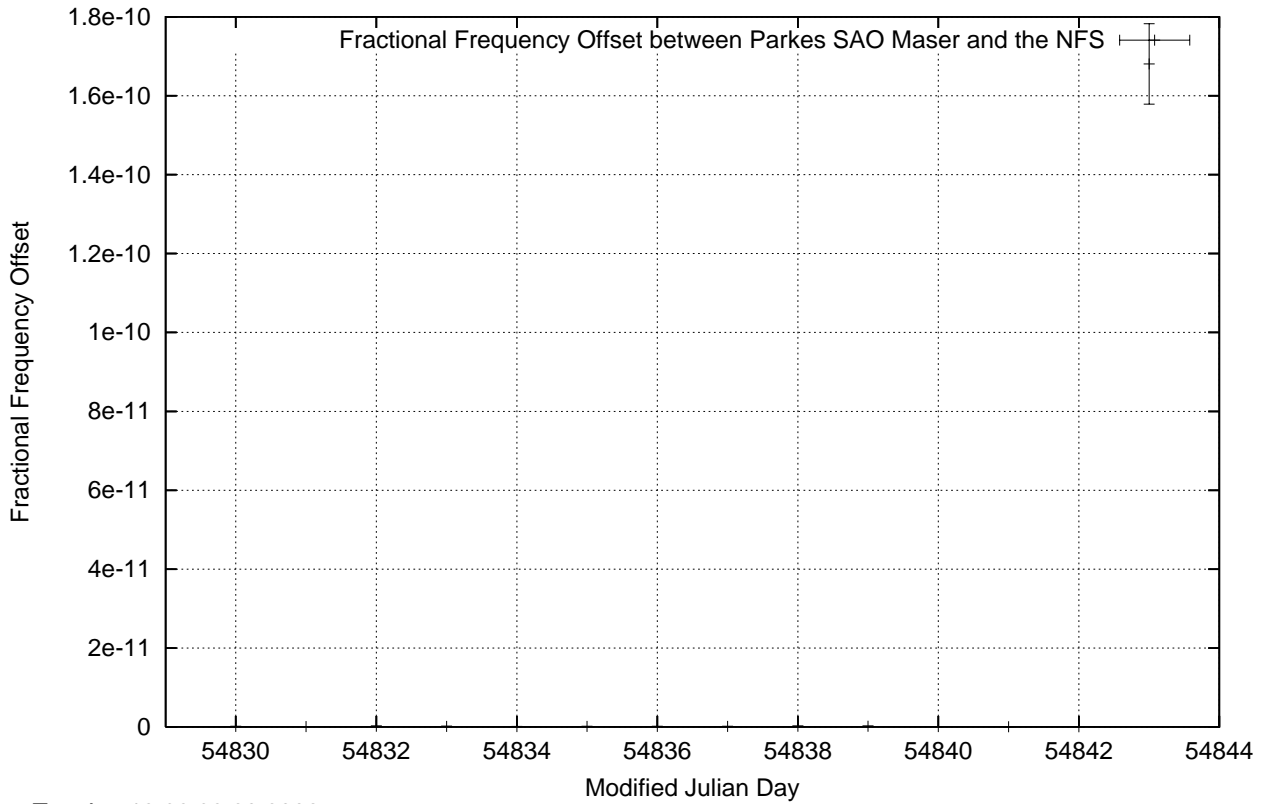

GPS Common-View Time-Transfer between ATNF Parkes and NMI Sydney

Tue Jan 13 22:26:20 2009

GPS Common-View Frequency Transfer between ATNF Parkes and NMI Sydney

Tue Jan 13 22:26:20 2009