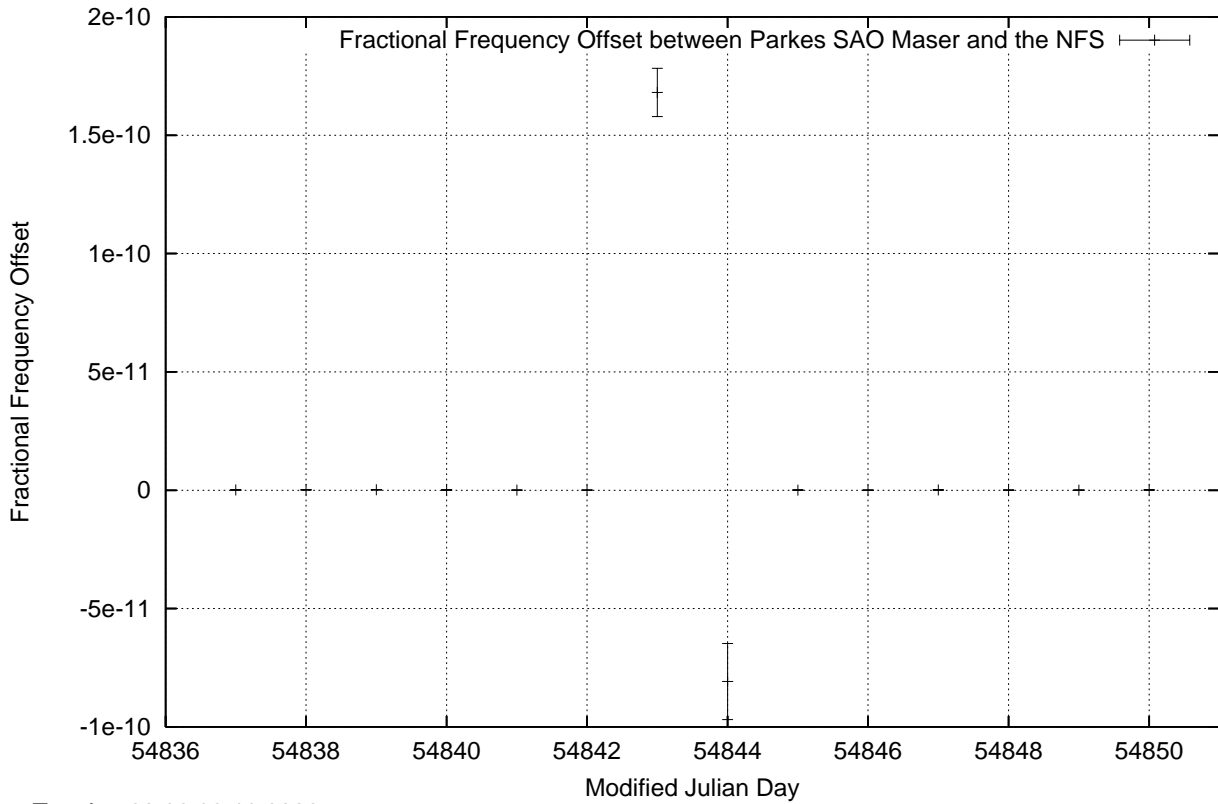

GPS Common-View Time-Transfer between ATNF Parkes and NMI Sydney

Tue Jan 20 22:26:16 2009

GPS Common-View Frequency Transfer between ATNF Parkes and NMI Sydney

Tue Jan 20 22:26:16 2009