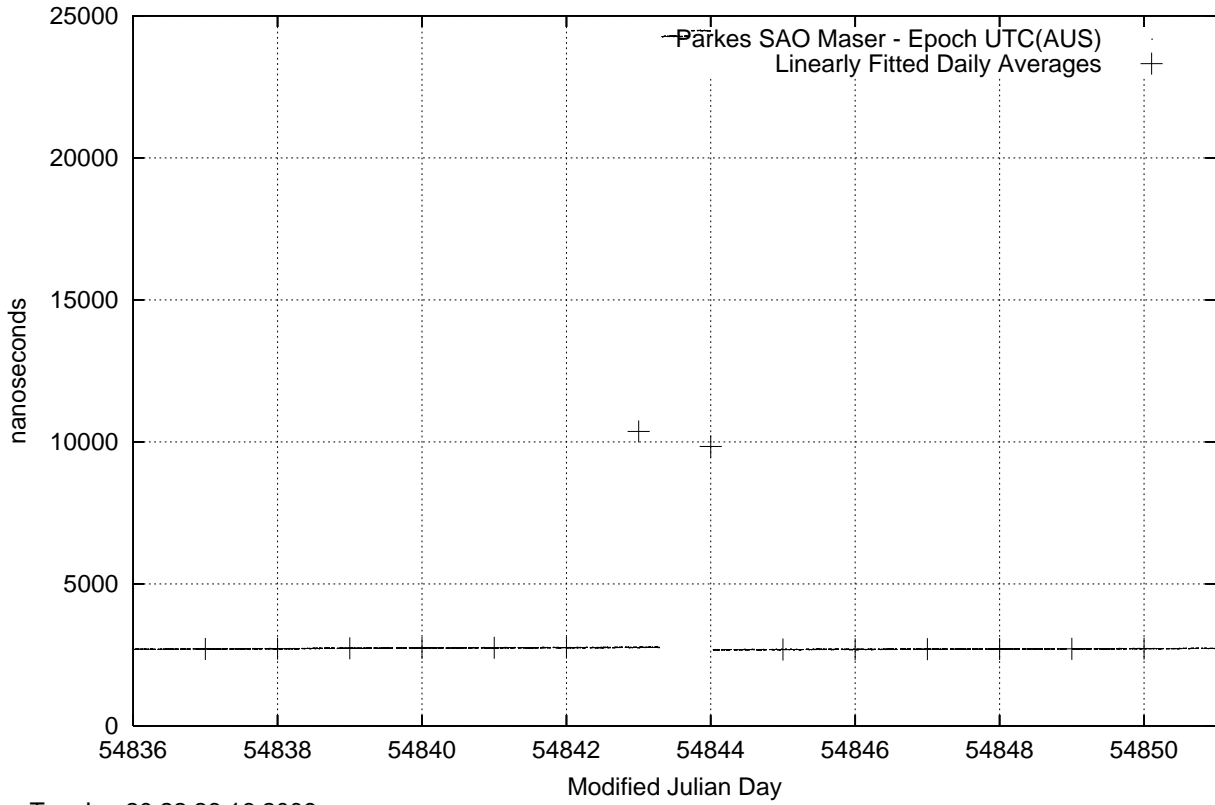

GPS Common-View Time-Transfer between ATNF Parkes and NMI Sydney

Tue Jan 20 22:26:16 2009

GPS Common-View Frequency Transfer between ATNF Parkes and NMI Sydney

Tue Jan 20 22:26:16 2009