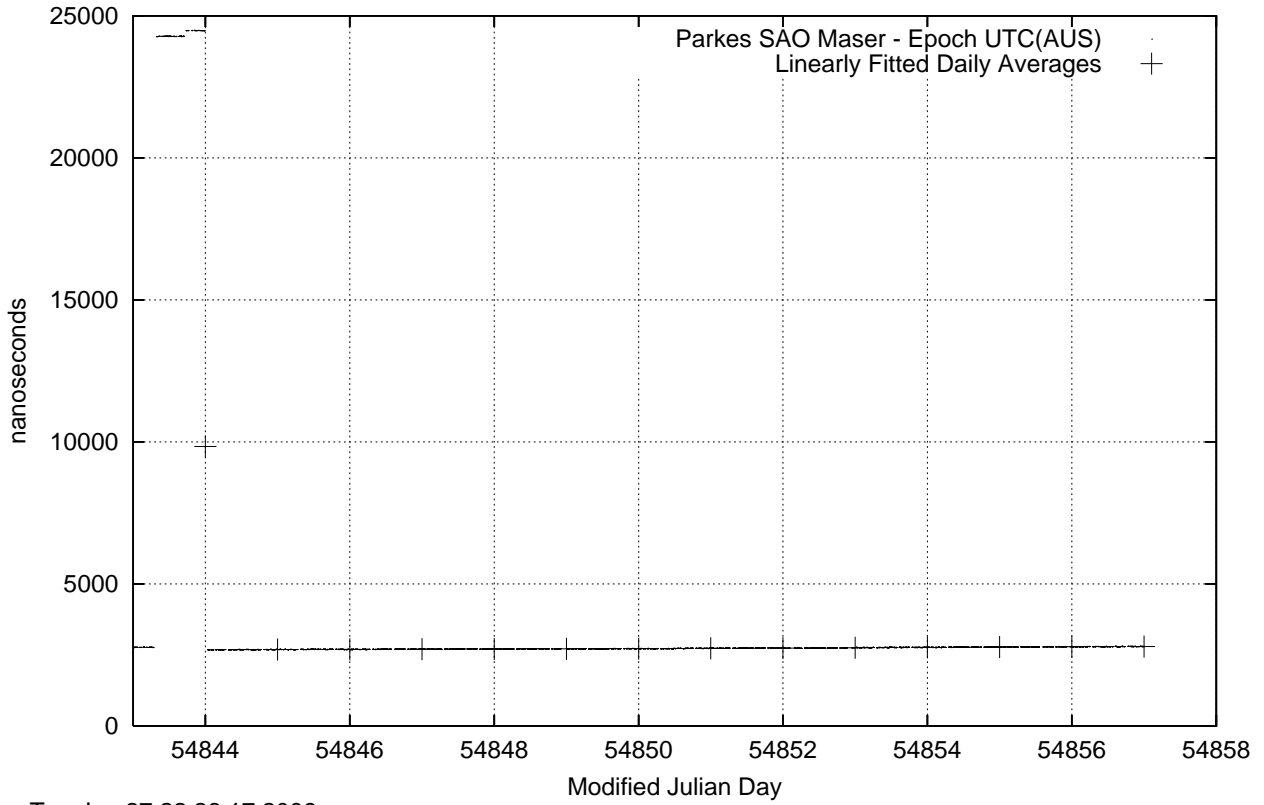

GPS Common-View Time-Transfer between ATNF Parkes and NMI Sydney

Tue Jan 27 22:26:17 2009

GPS Common-View Frequency Transfer between ATNF Parkes and NMI Sydney

Tue Jan 27 22:26:17 2009