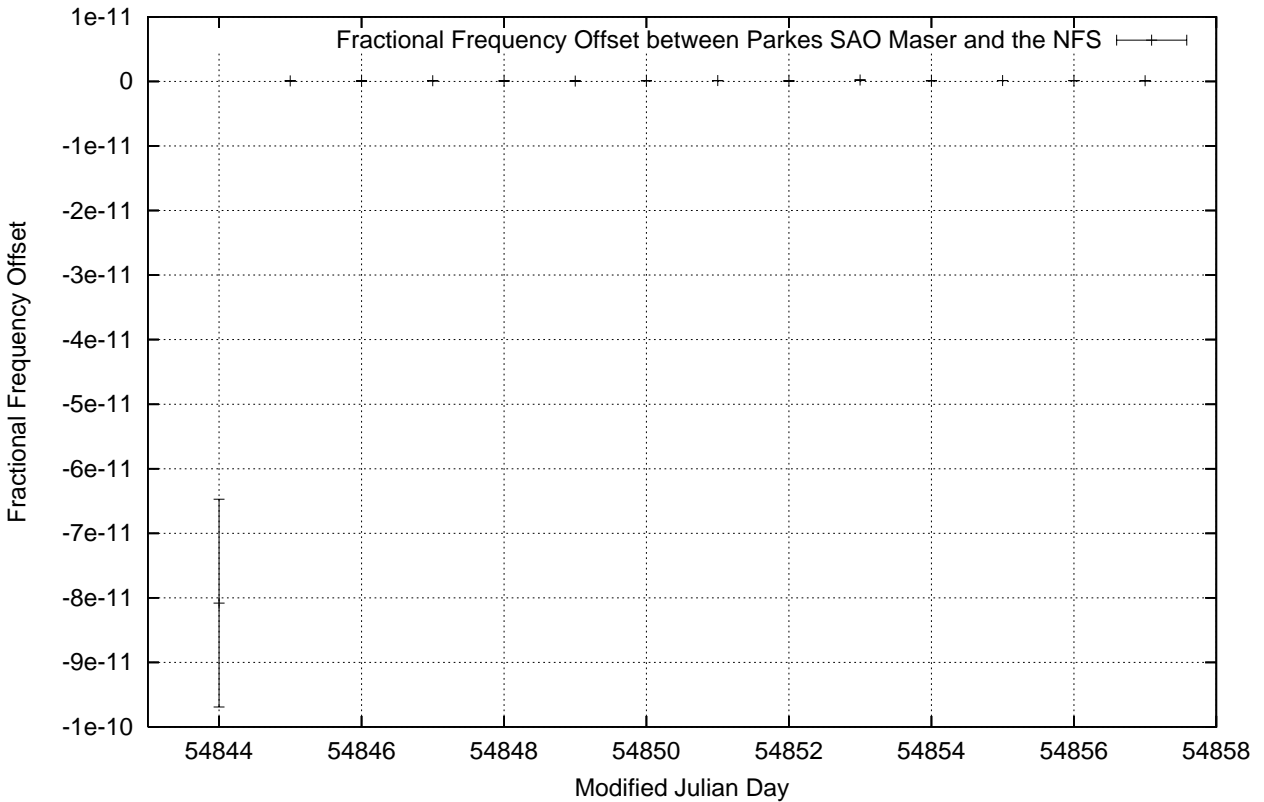

GPS Common-View Time-Transfer between ATNF Parkes and NMI Sydney

Tue Jan 27 22:26:17 2009

GPS Common-View Frequency Transfer between ATNF Parkes and NMI Sydney

Tue Jan 27 22:26:17 2009