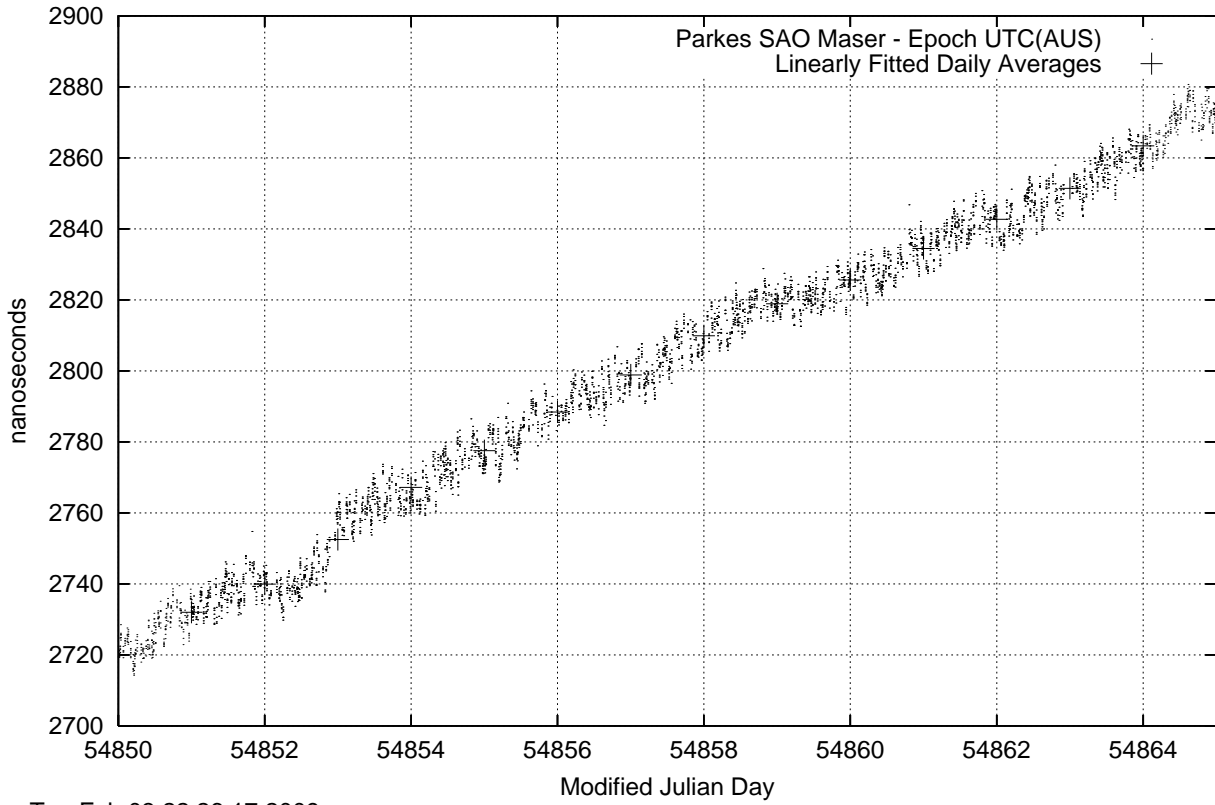

GPS Common-View Time-Transfer between ATNF Parkes and NMI Sydney

Tue Feb 03 22:26:17 2009

GPS Common-View Frequency Transfer between ATNF Parkes and NMI Sydney

Tue Feb 03 22:26:17 2009