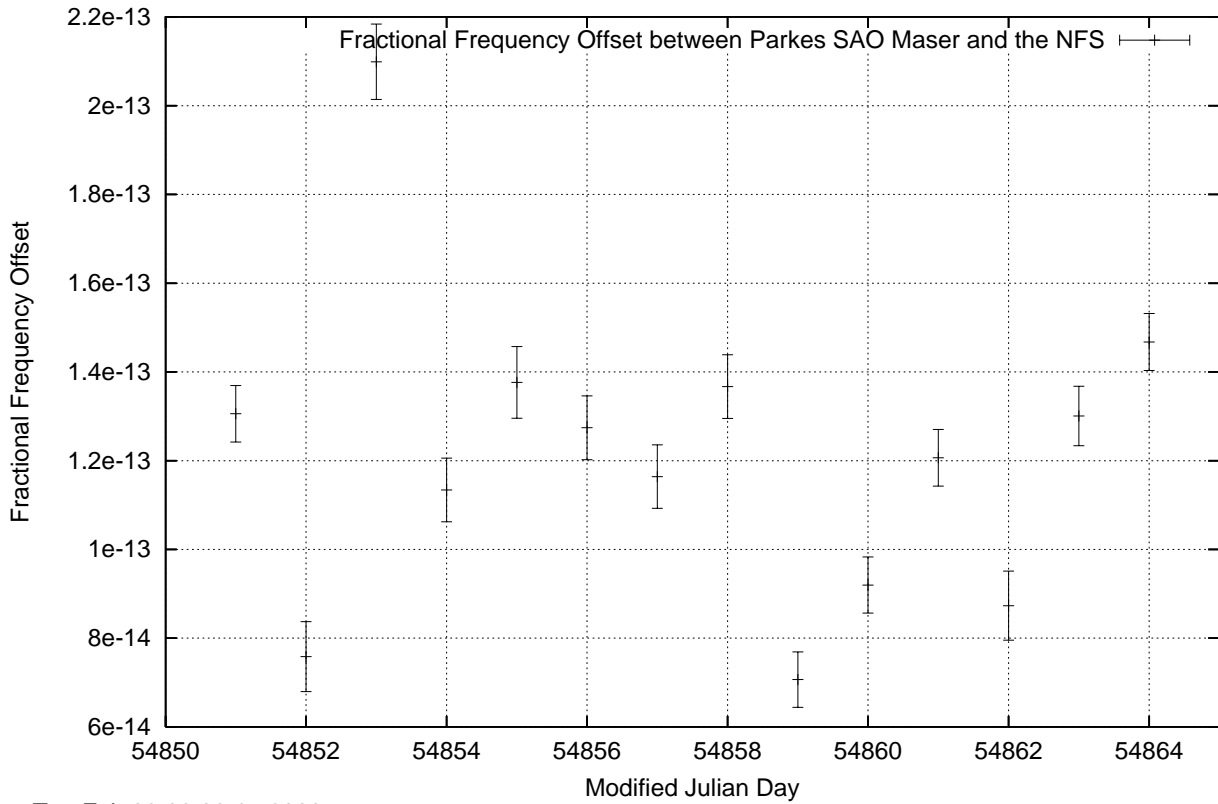

GPS Common-View Time-Transfer between ATNF Parkes and NMI Sydney

Tue Feb 03 22:26:17 2009

GPS Common-View Frequency Transfer between ATNF Parkes and NMI Sydney

Tue Feb 03 22:26:17 2009