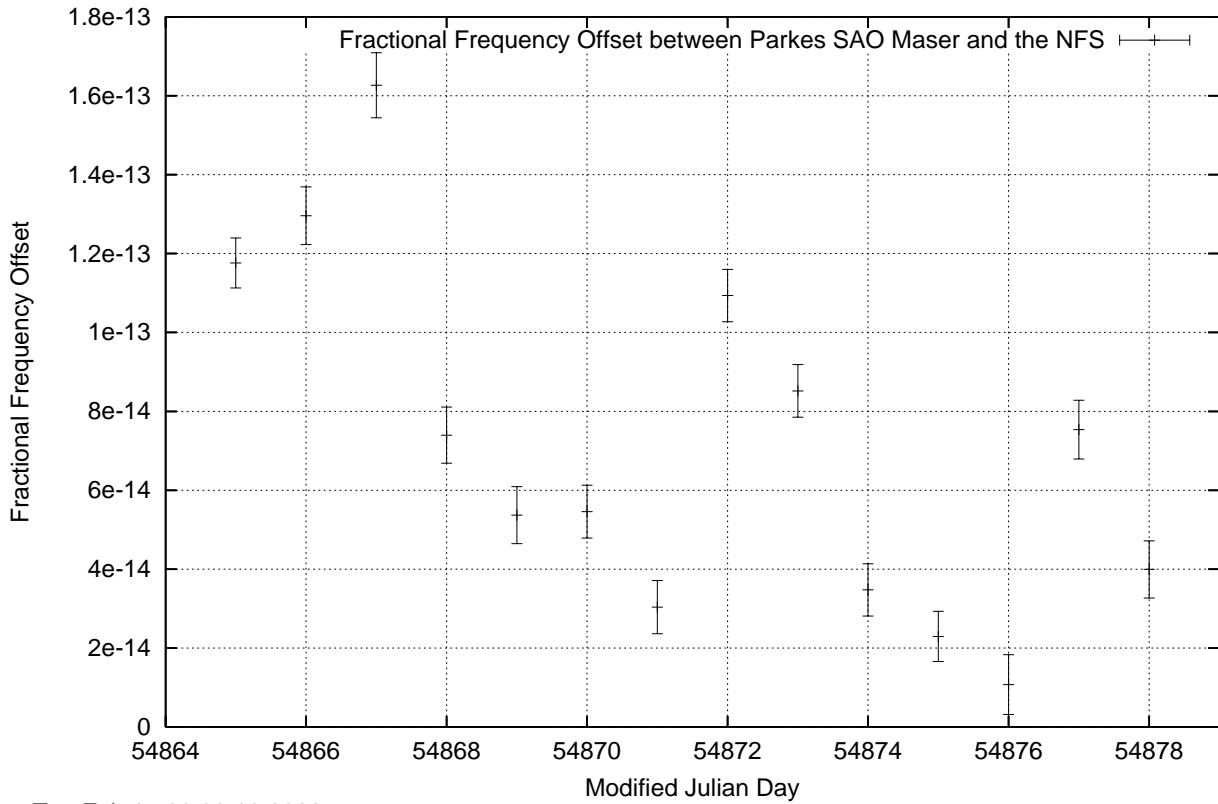

GPS Common-View Time-Transfer between ATNF Parkes and NMI Sydney

Tue Feb 17 22:26:16 2009

GPS Common-View Frequency Transfer between ATNF Parkes and NMI Sydney

Tue Feb 17 22:26:16 2009