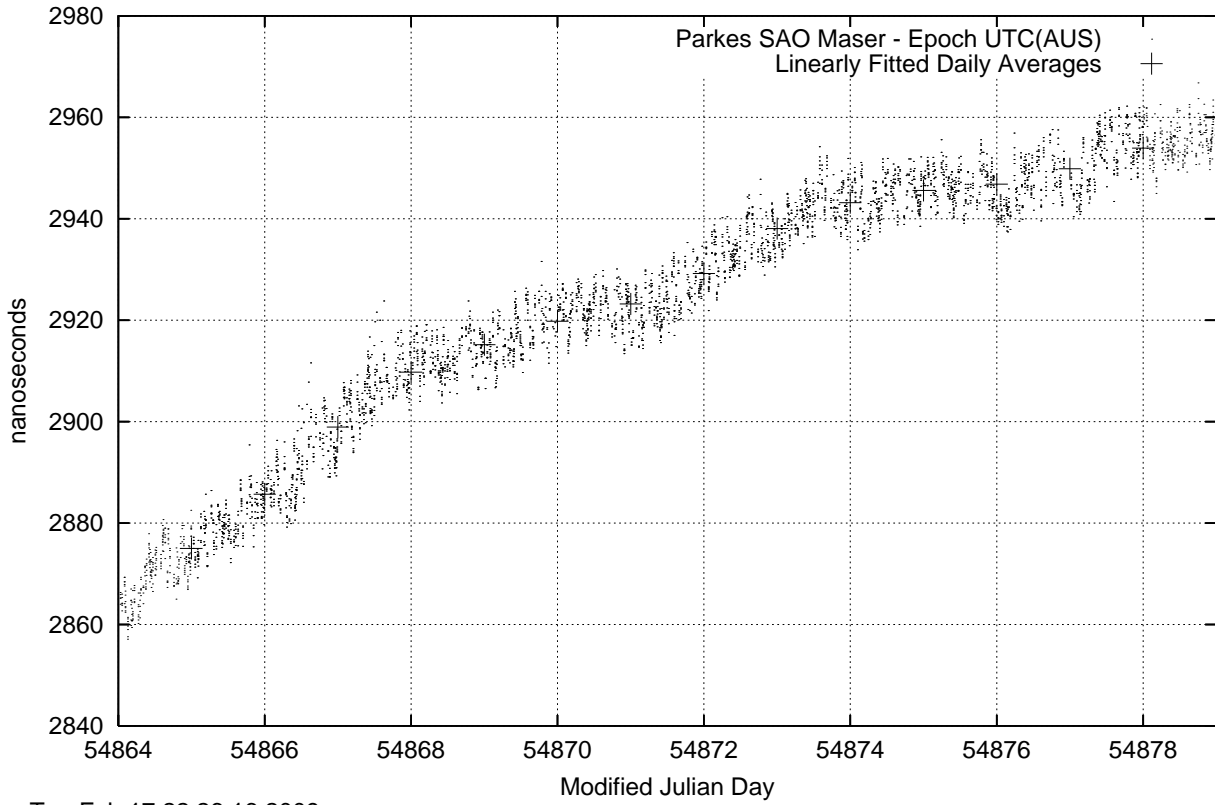

GPS Common-View Time-Transfer between ATNF Parkes and NMI Sydney

Tue Feb 17 22:26:16 2009

GPS Common-View Frequency Transfer between ATNF Parkes and NMI Sydney

Tue Feb 17 22:26:16 2009