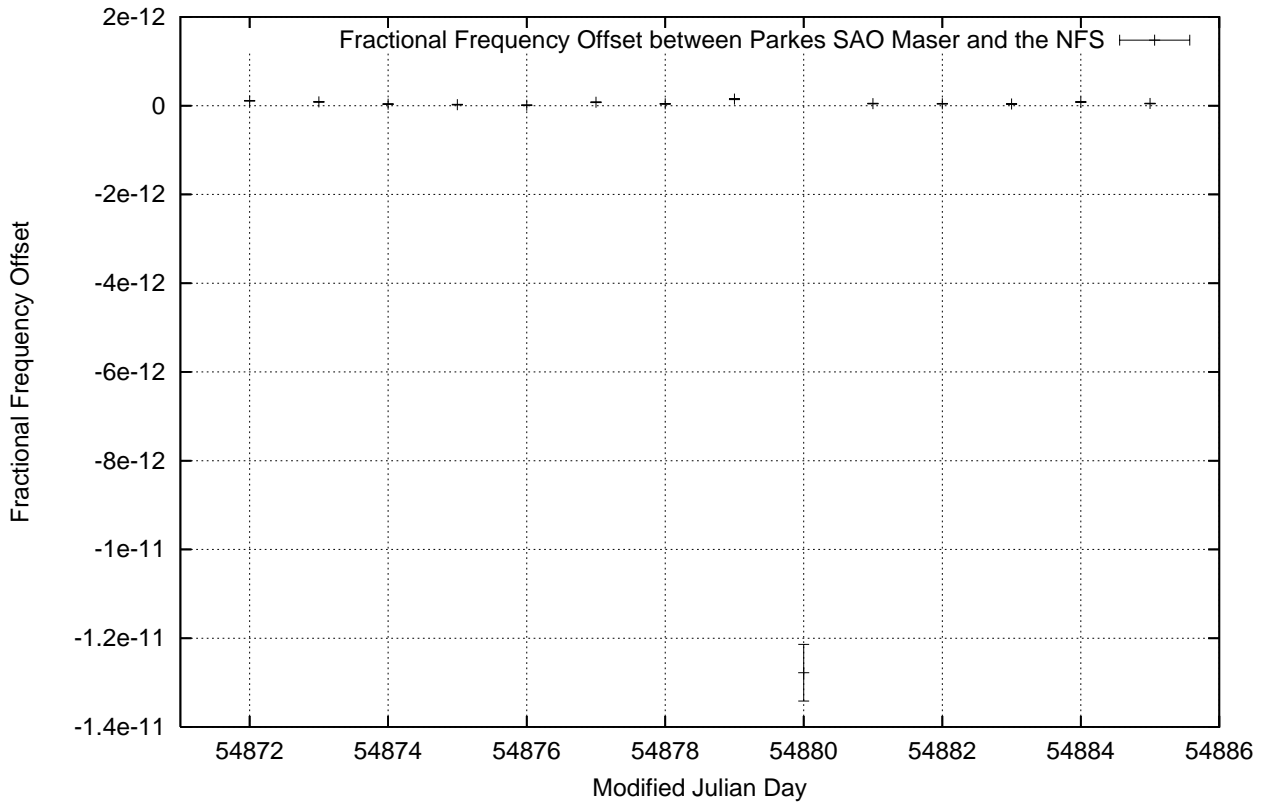

GPS Common-View Time-Transfer between ATNF Parkes and NMI Sydney

Tue Feb 24 22:26:16 2009

GPS Common-View Frequency Transfer between ATNF Parkes and NMI Sydney

Tue Feb 24 22:26:16 2009