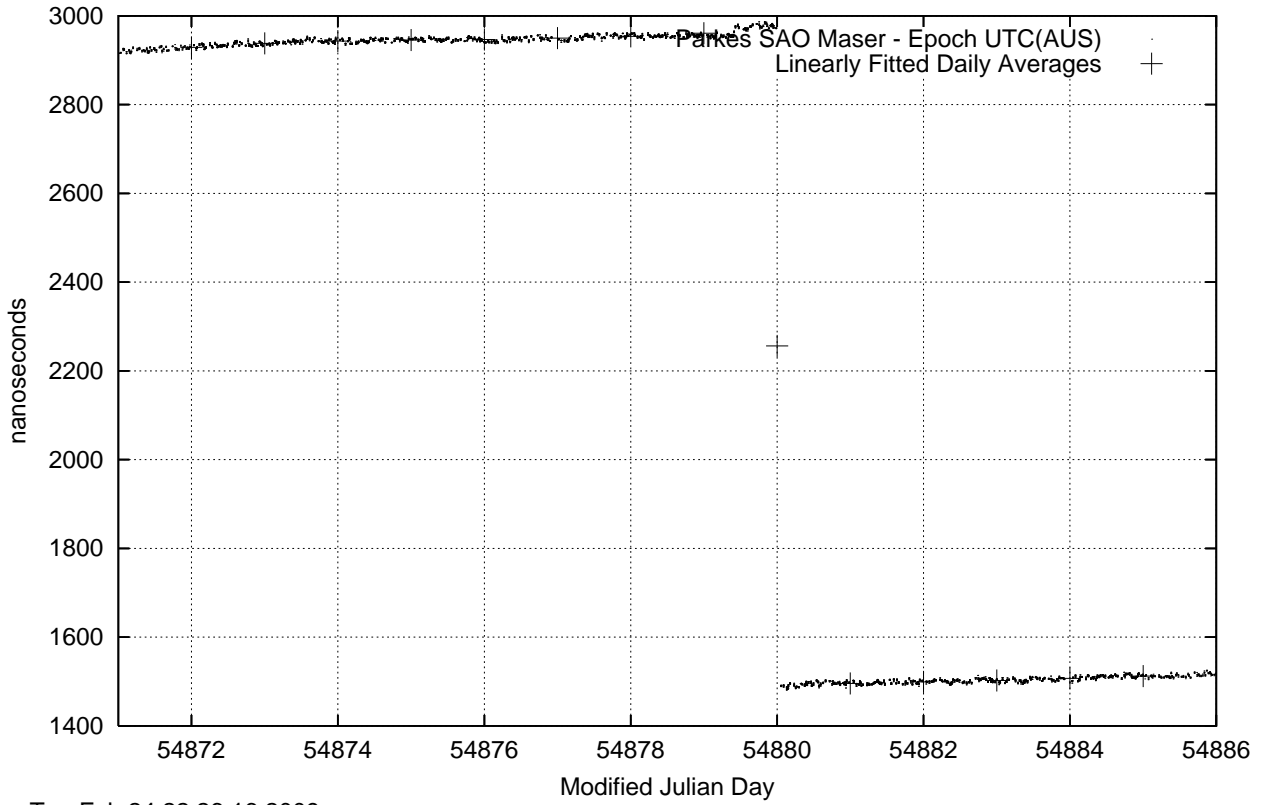

GPS Common-View Time-Transfer between ATNF Parkes and NMI Sydney

Tue Feb 24 22:26:16 2009

GPS Common-View Frequency Transfer between ATNF Parkes and NMI Sydney

Tue Feb 24 22:26:16 2009