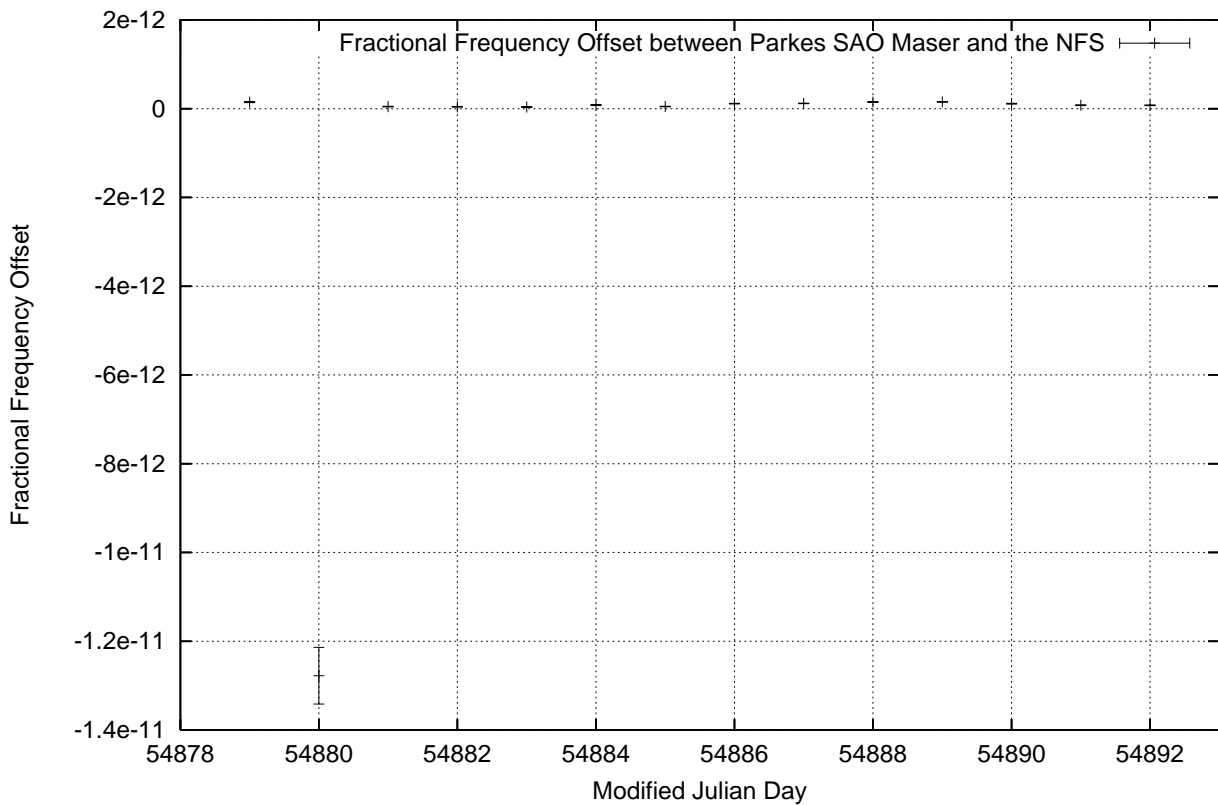

GPS Common-View Time-Transfer between ATNF Parkes and NMI Sydney

Tue Mar 03 22:26:17 2009

GPS Common-View Frequency Transfer between ATNF Parkes and NMI Sydney

Tue Mar 03 22:26:17 2009