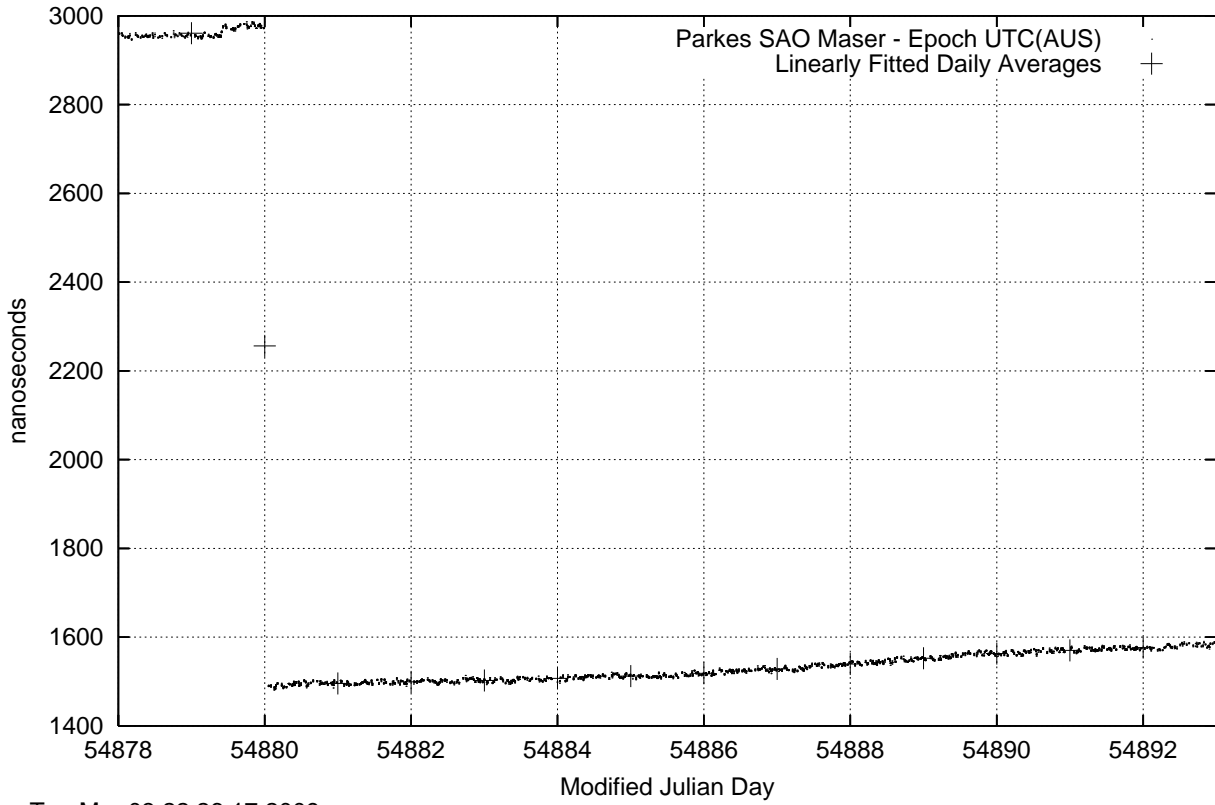

GPS Common-View Time-Transfer between ATNF Parkes and NMI Sydney

Tue Mar 03 22:26:17 2009

GPS Common-View Frequency Transfer between ATNF Parkes and NMI Sydney

Tue Mar 03 22:26:17 2009