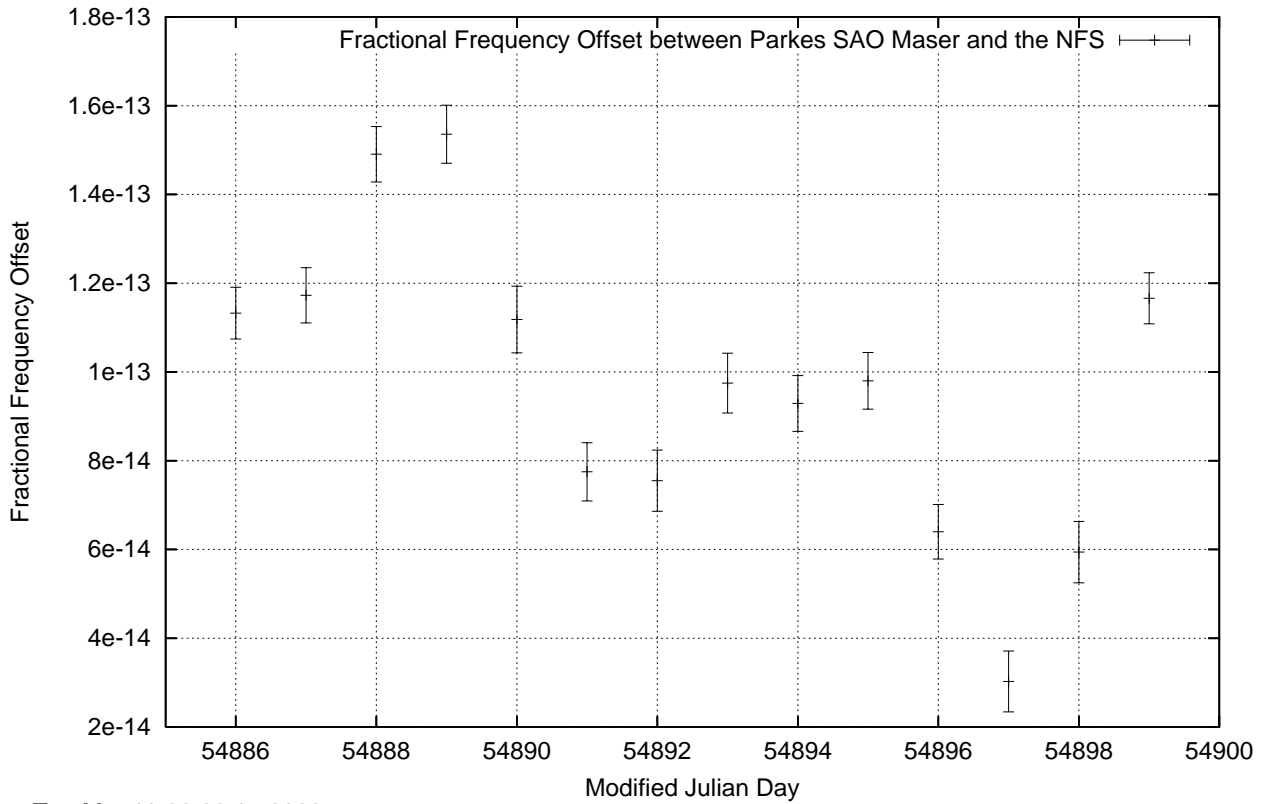

GPS Common-View Time-Transfer between ATNF Parkes and NMI Sydney

Tue Mar 10 22:26:17 2009

GPS Common-View Frequency Transfer between ATNF Parkes and NMI Sydney

Tue Mar 10 22:26:17 2009