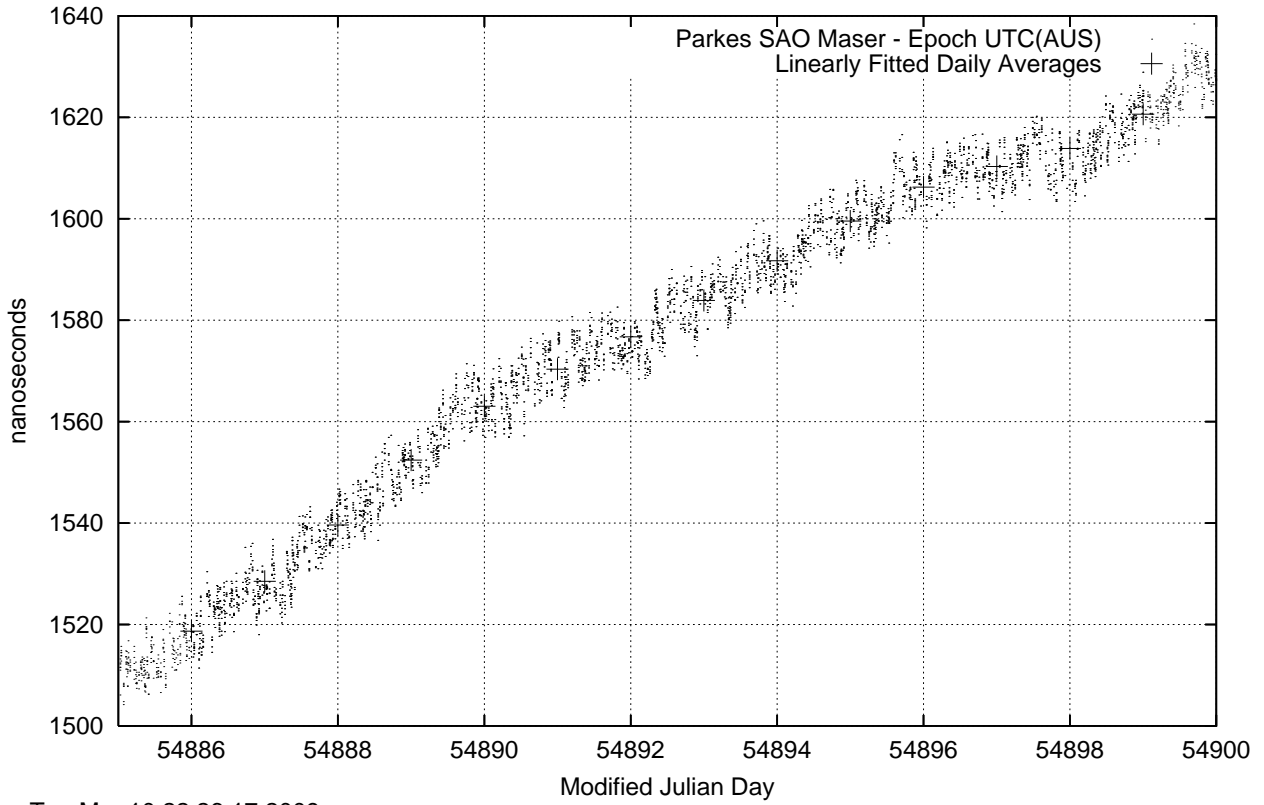

GPS Common-View Time-Transfer between ATNF Parkes and NMI Sydney

Tue Mar 10 22:26:17 2009

GPS Common-View Frequency Transfer between ATNF Parkes and NMI Sydney

Tue Mar 10 22:26:17 2009