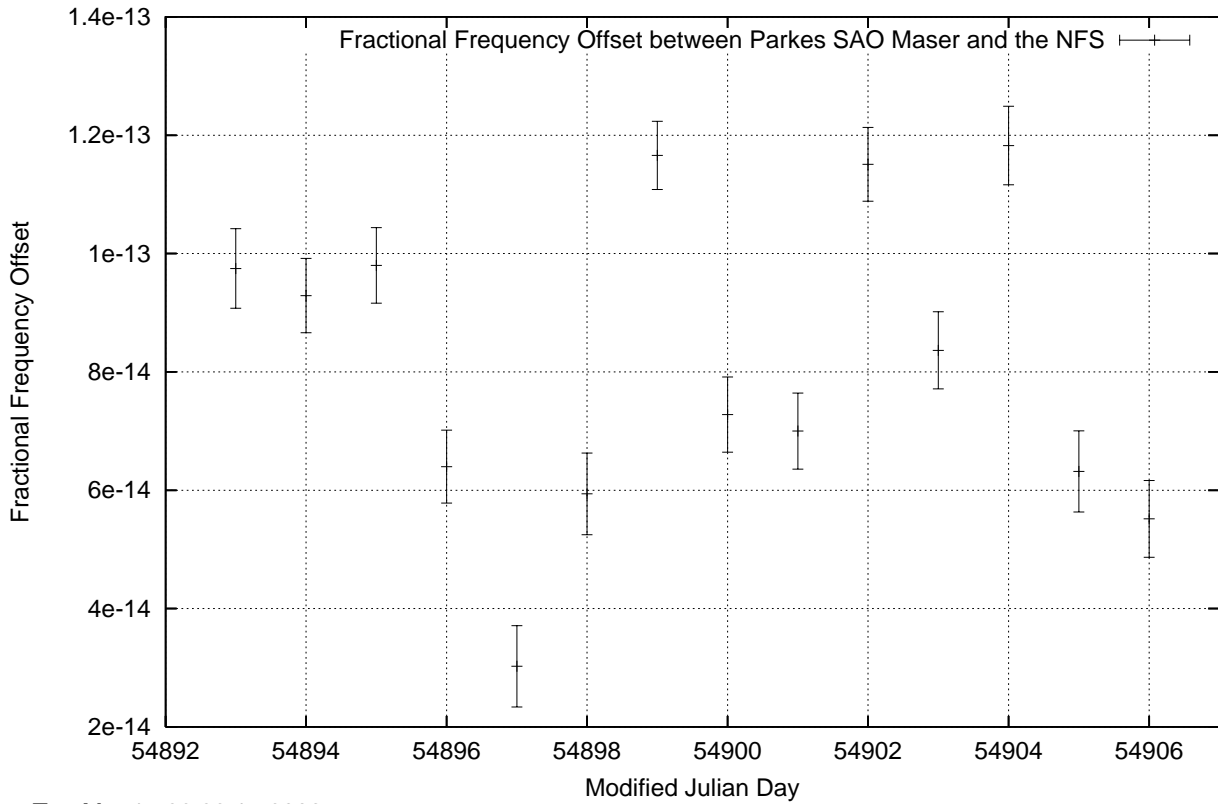

GPS Common-View Time-Transfer between ATNF Parkes and NMI Sydney

Tue Mar 17 22:26:17 2009

GPS Common-View Frequency Transfer between ATNF Parkes and NMI Sydney

Tue Mar 17 22:26:17 2009