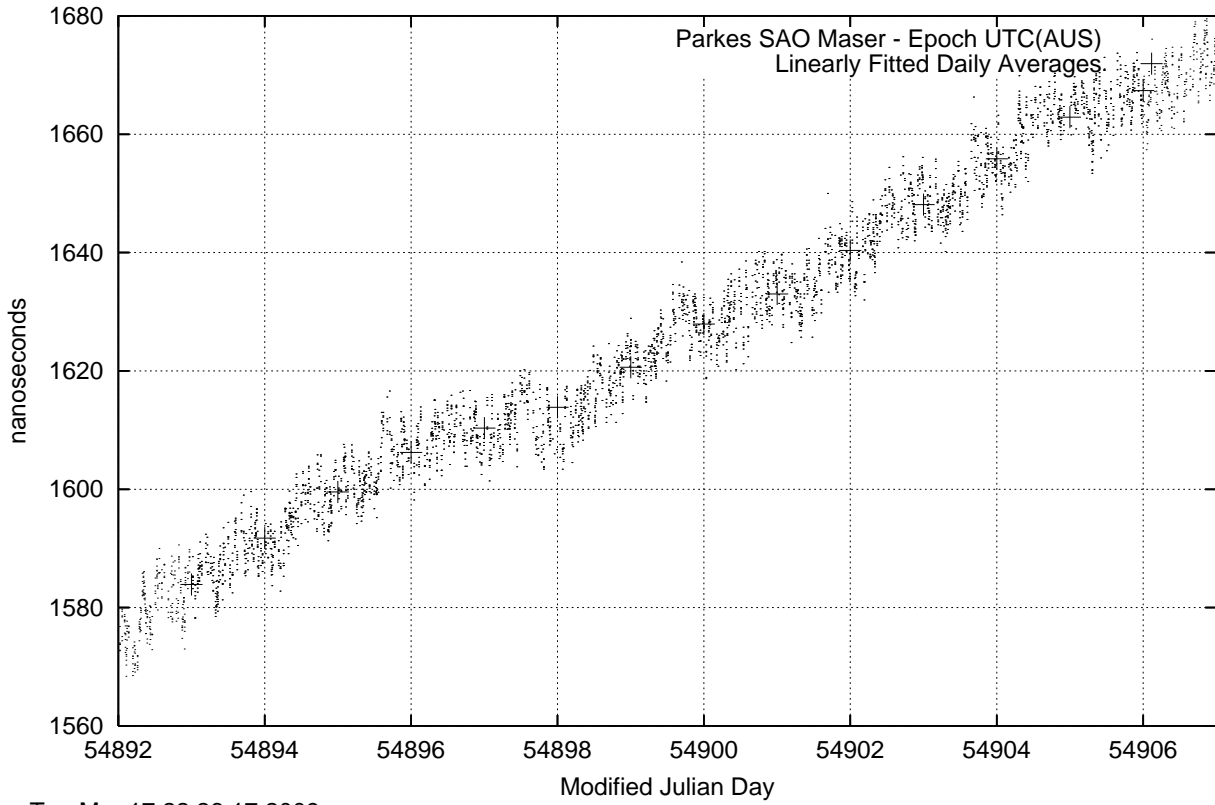

GPS Common-View Time-Transfer between ATNF Parkes and NMI Sydney

Tue Mar 17 22:26:17 2009

GPS Common-View Frequency Transfer between ATNF Parkes and NMI Sydney

Tue Mar 17 22:26:17 2009