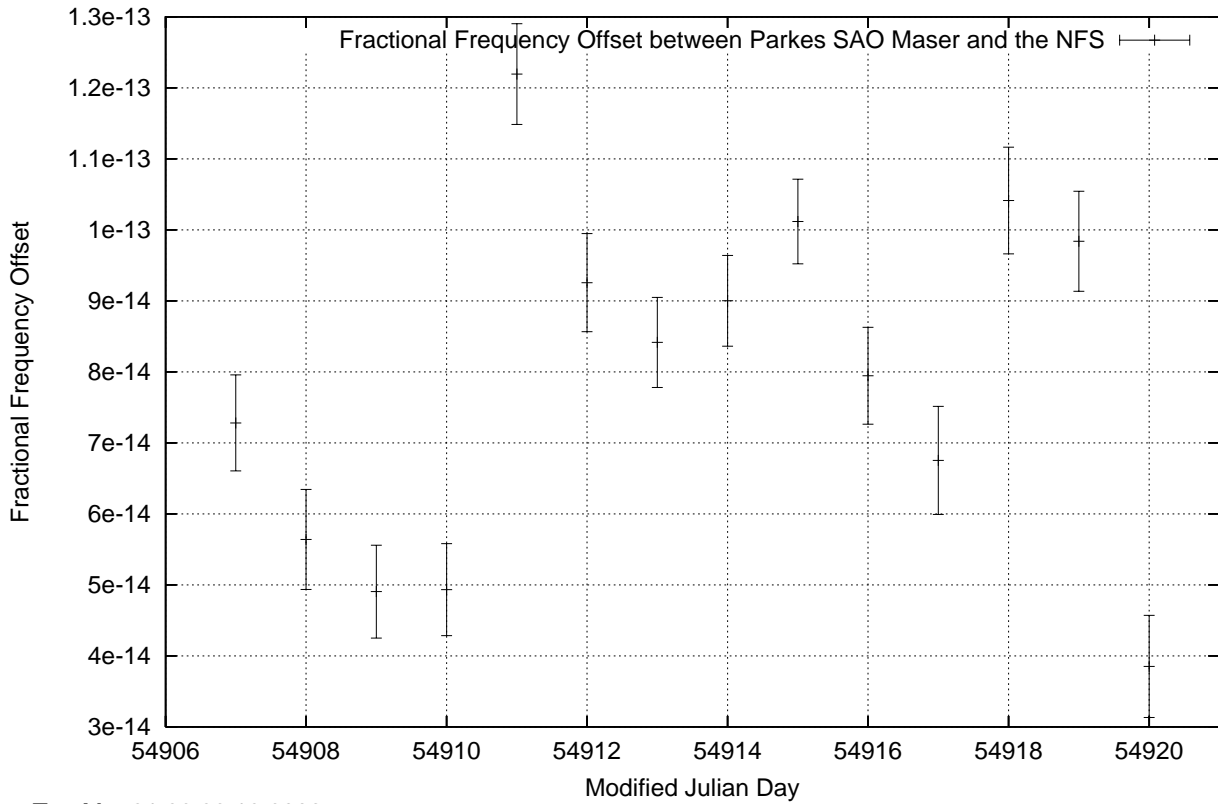

GPS Common-View Time-Transfer between ATNF Parkes and NMI Sydney

Tue Mar 31 22:26:16 2009

GPS Common-View Frequency Transfer between ATNF Parkes and NMI Sydney

Tue Mar 31 22:26:16 2009