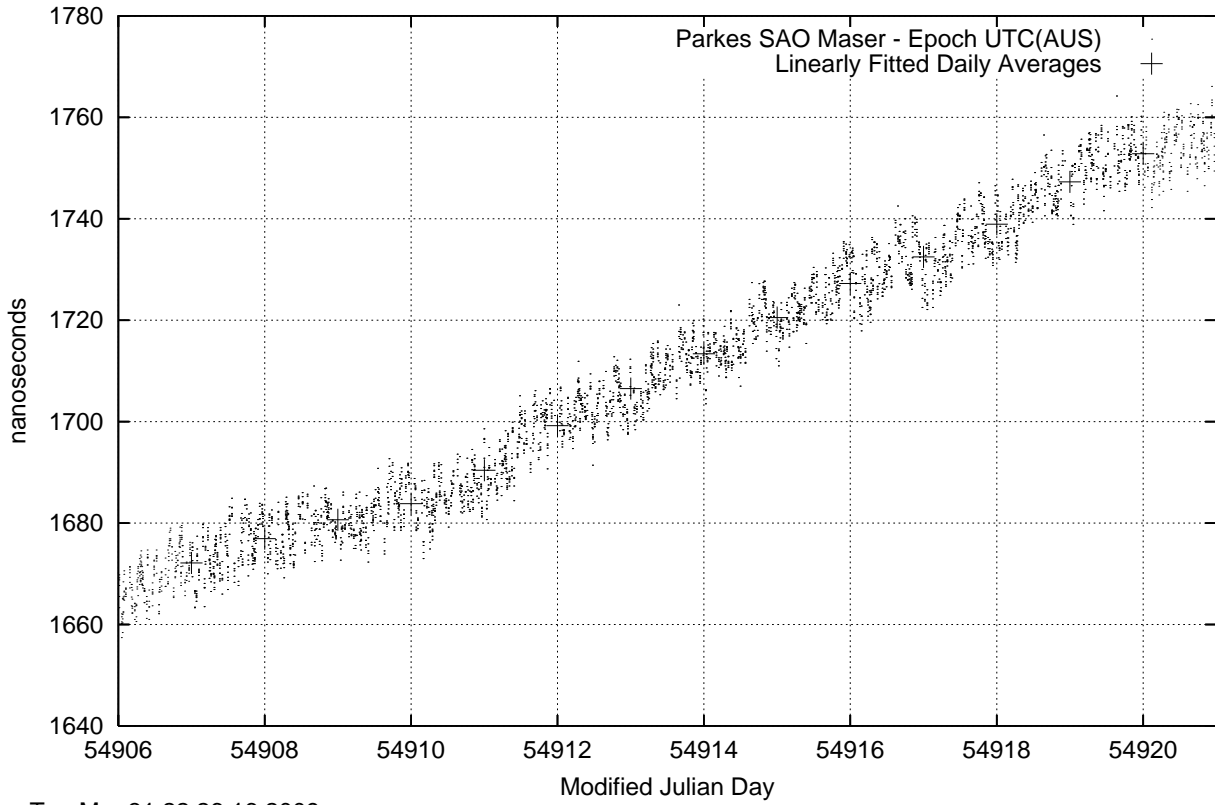

GPS Common-View Time-Transfer between ATNF Parkes and NMI Sydney

Tue Mar 31 22:26:16 2009

GPS Common-View Frequency Transfer between ATNF Parkes and NMI Sydney

Tue Mar 31 22:26:16 2009