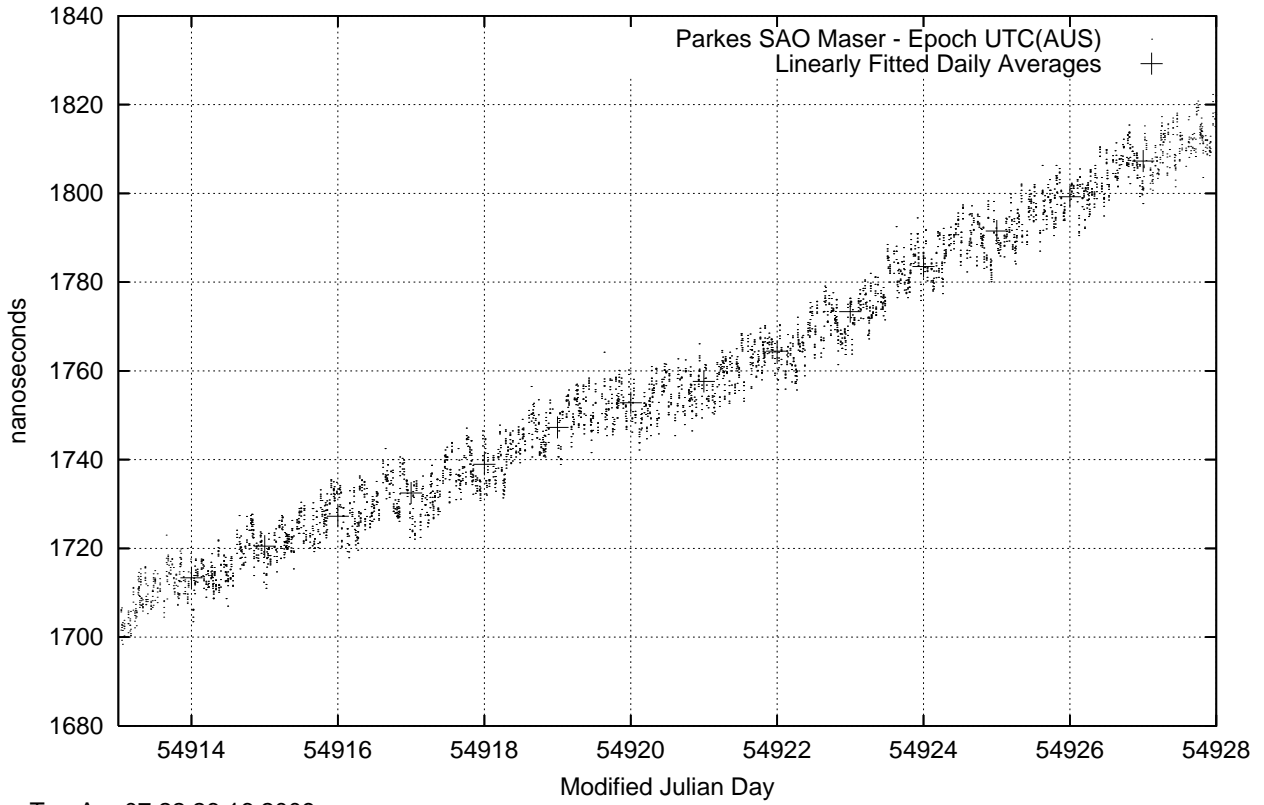

GPS Common-View Time-Transfer between ATNF Parkes and NMI Sydney

Tue Apr 07 22:26:16 2009

GPS Common-View Frequency Transfer between ATNF Parkes and NMI Sydney

Tue Apr 07 22:26:16 2009