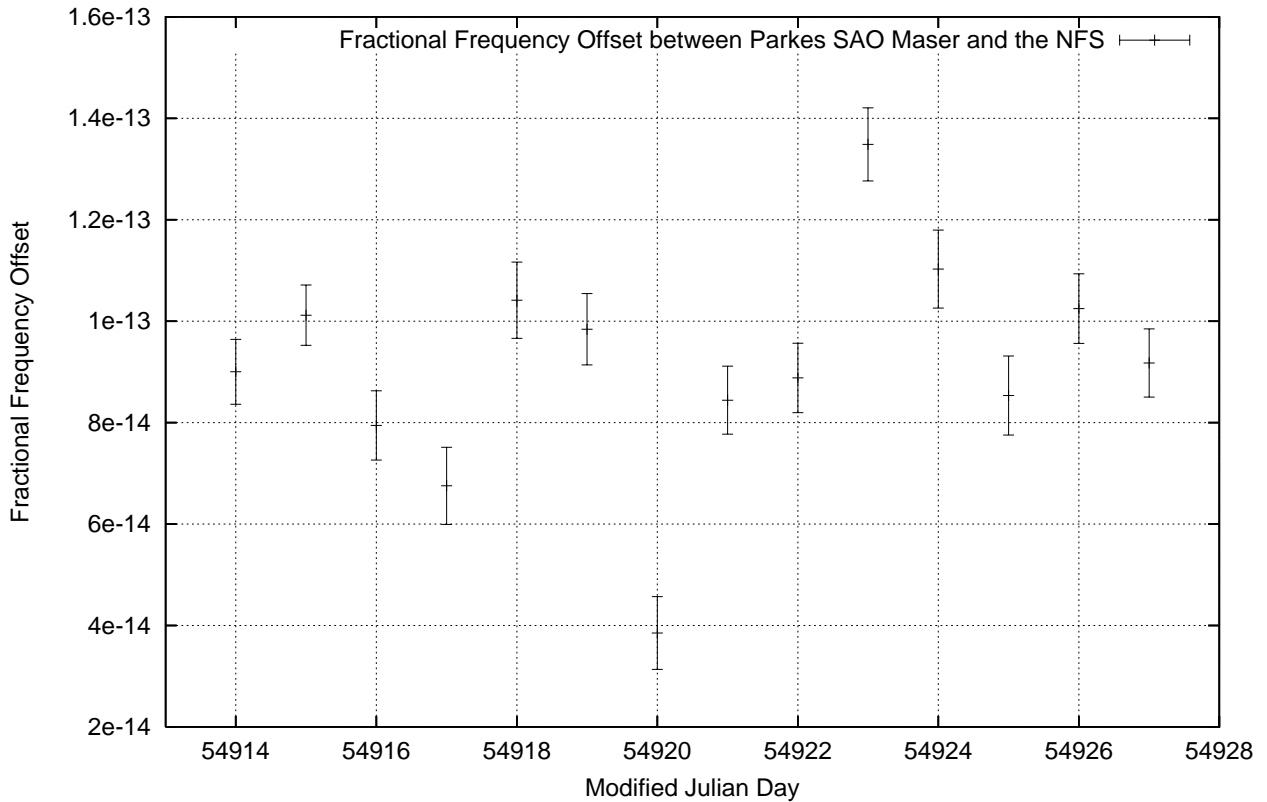

GPS Common-View Time-Transfer between ATNF Parkes and NMI Sydney

Tue Apr 07 22:26:16 2009

GPS Common-View Frequency Transfer between ATNF Parkes and NMI Sydney

Tue Apr 07 22:26:16 2009