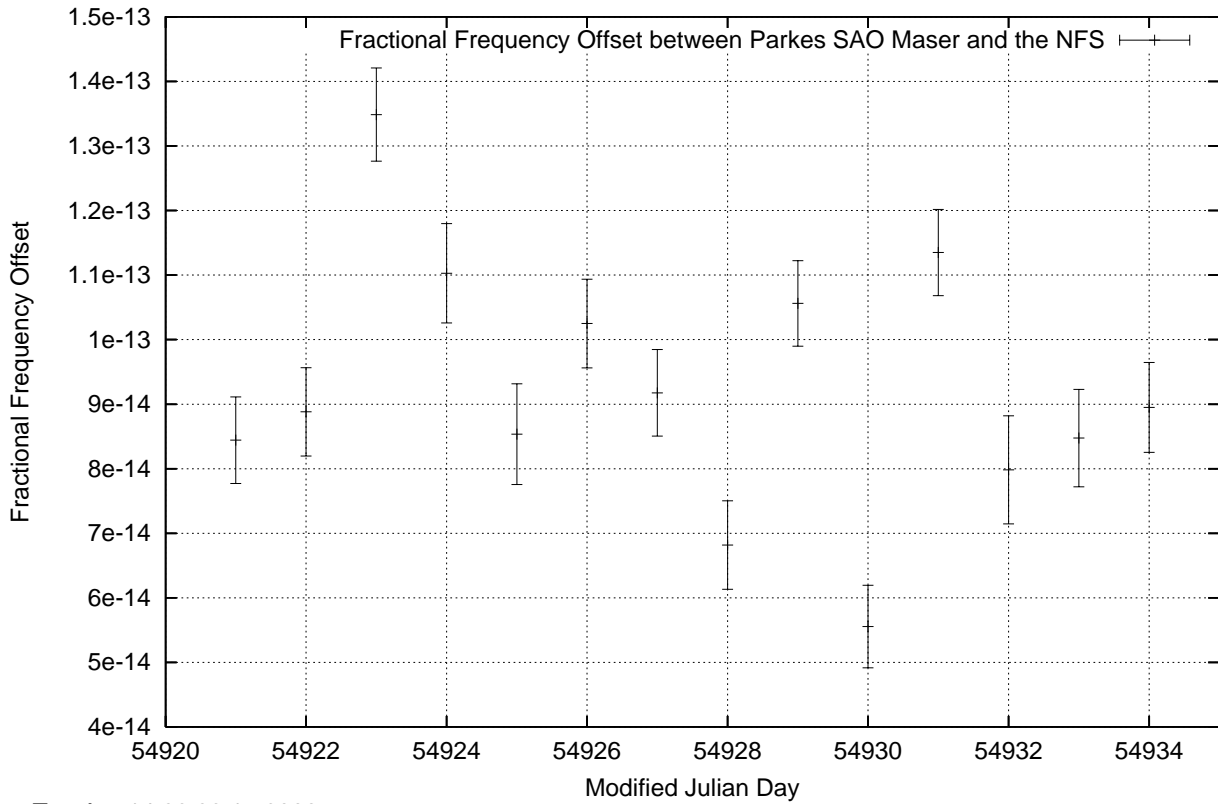

GPS Common-View Time-Transfer between ATNF Parkes and NMI Sydney

Tue Apr 14 22:26:15 2009

GPS Common-View Frequency Transfer between ATNF Parkes and NMI Sydney

Tue Apr 14 22:26:15 2009