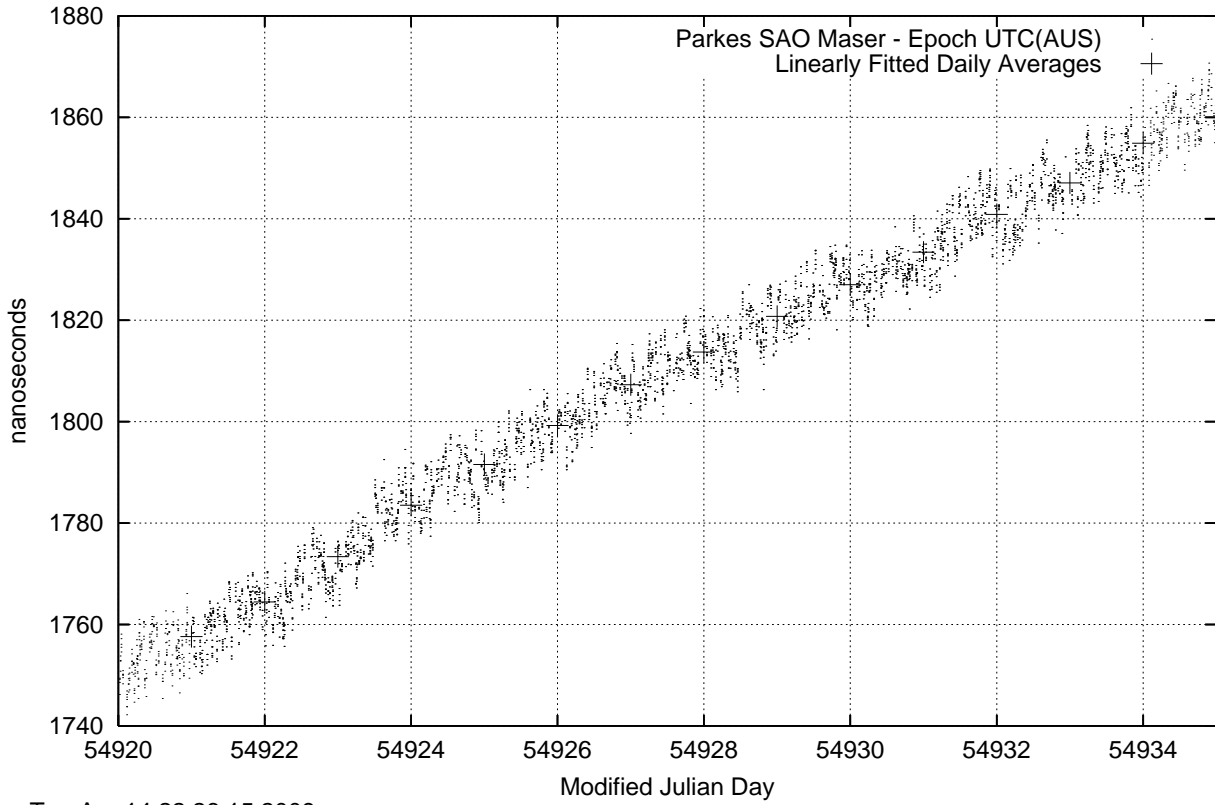

GPS Common-View Time-Transfer between ATNF Parkes and NMI Sydney

Tue Apr 14 22:26:15 2009

GPS Common-View Frequency Transfer between ATNF Parkes and NMI Sydney

Tue Apr 14 22:26:15 2009