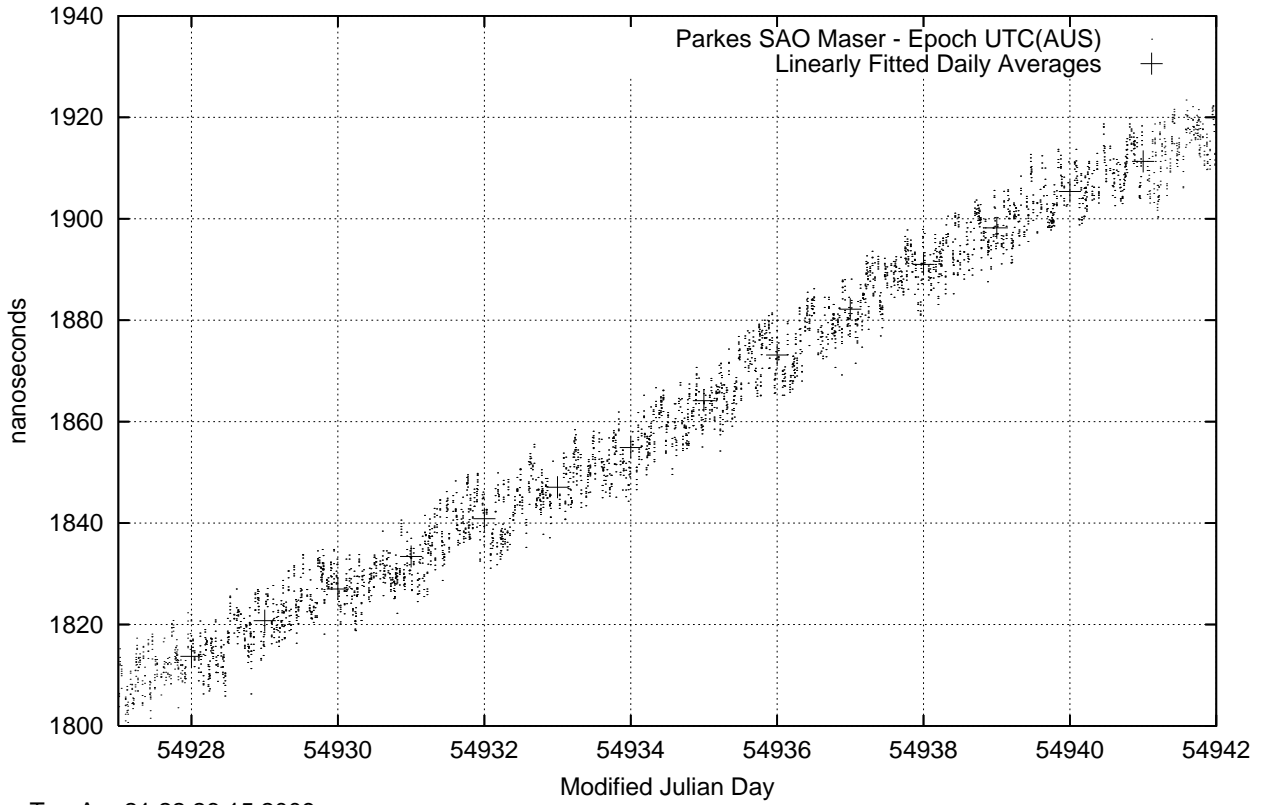

GPS Common-View Time-Transfer between ATNF Parkes and NMI Sydney

Tue Apr 21 22:26:15 2009

GPS Common-View Frequency Transfer between ATNF Parkes and NMI Sydney

Tue Apr 21 22:26:15 2009