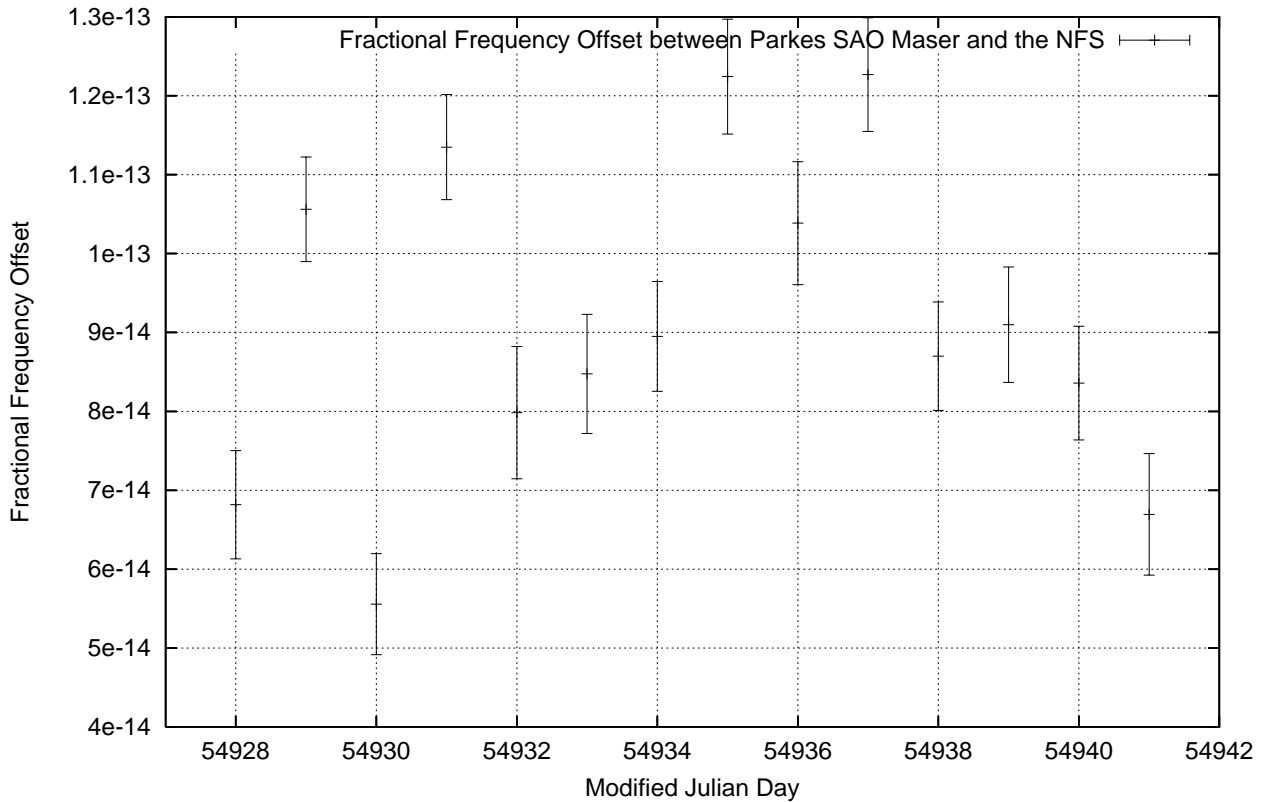

GPS Common-View Time-Transfer between ATNF Parkes and NMI Sydney

Tue Apr 21 22:26:15 2009

GPS Common-View Frequency Transfer between ATNF Parkes and NMI Sydney

Tue Apr 21 22:26:15 2009