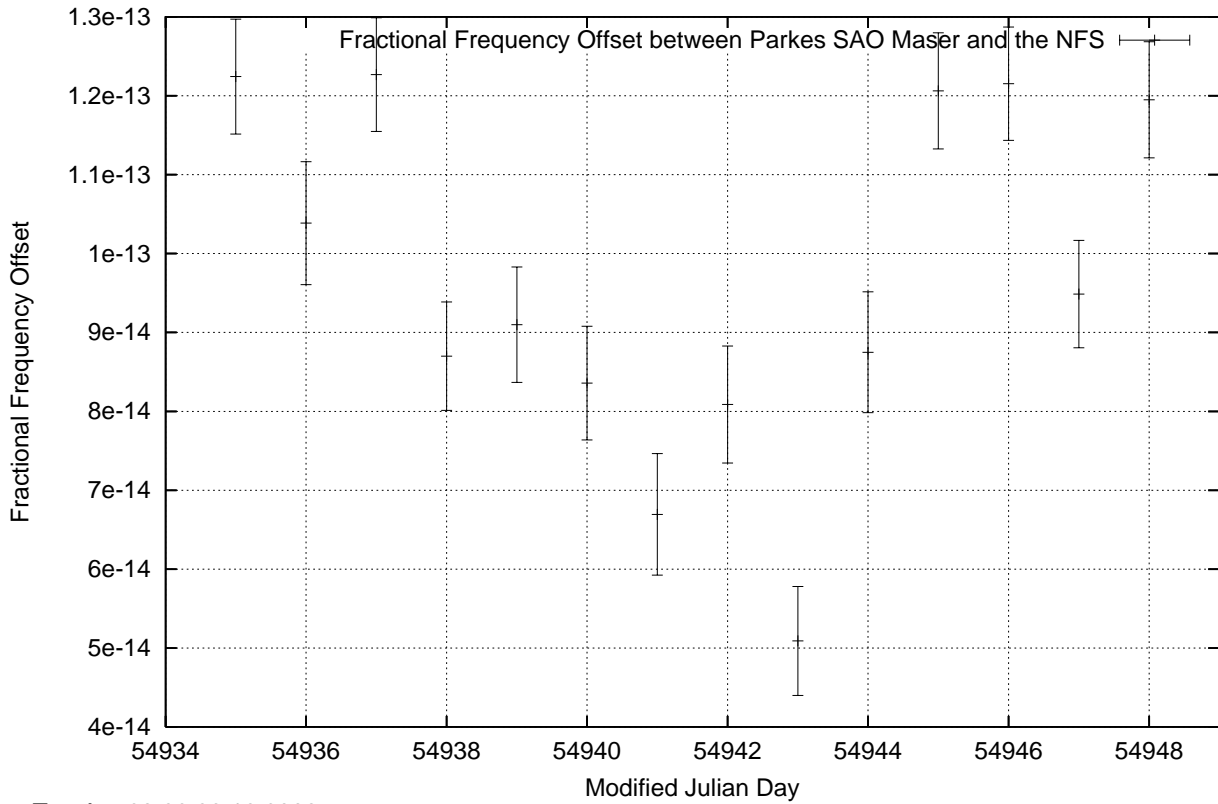

GPS Common-View Time-Transfer between ATNF Parkes and NMI Sydney

Tue Apr 28 22:26:16 2009

GPS Common-View Frequency Transfer between ATNF Parkes and NMI Sydney

Tue Apr 28 22:26:16 2009