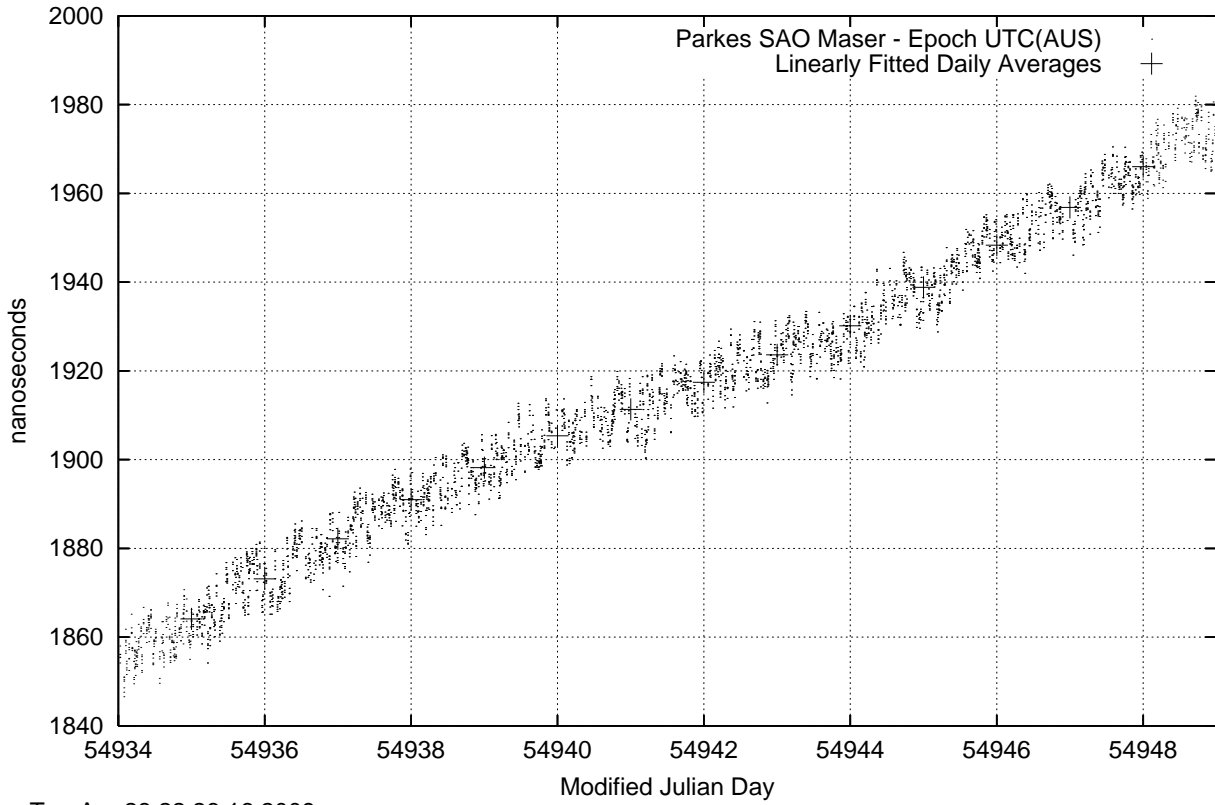

GPS Common-View Time-Transfer between ATNF Parkes and NMI Sydney

Tue Apr 28 22:26:16 2009

GPS Common-View Frequency Transfer between ATNF Parkes and NMI Sydney

Tue Apr 28 22:26:16 2009