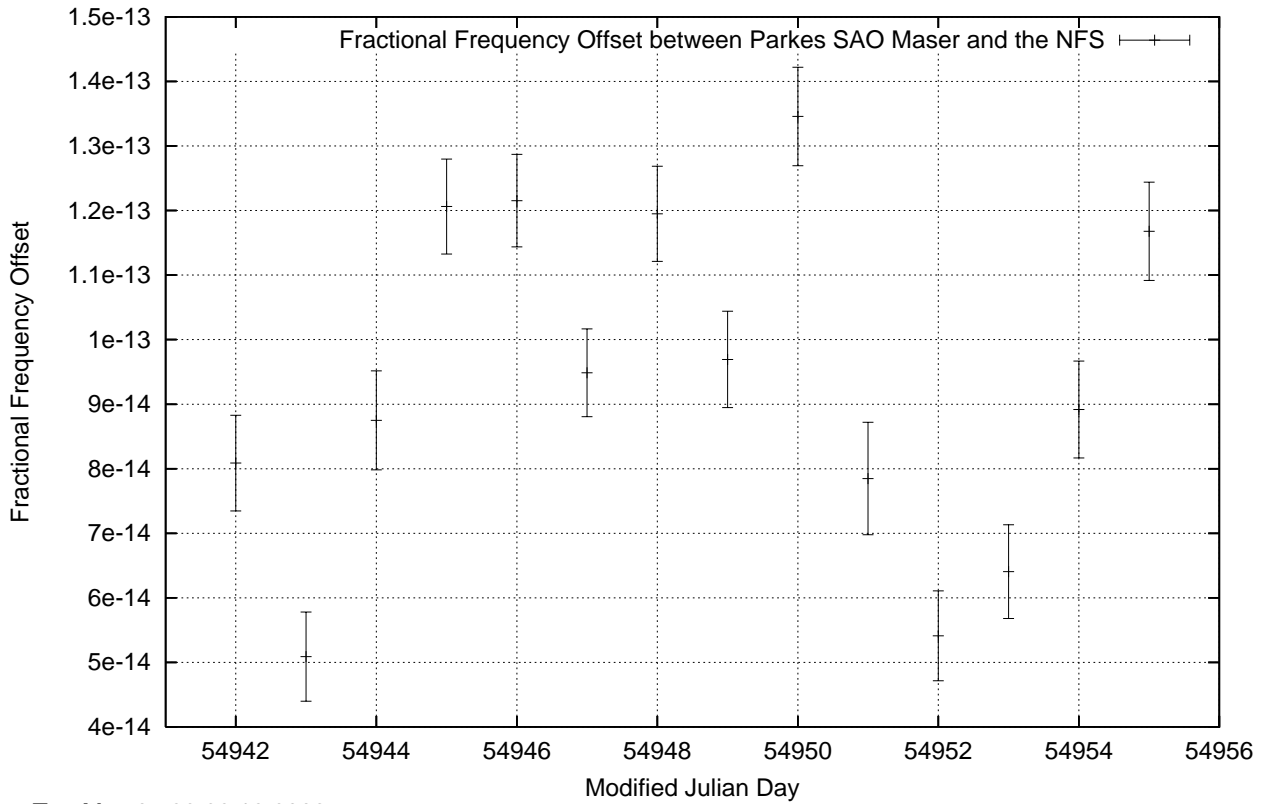

GPS Common-View Time-Transfer between ATNF Parkes and NMI Sydney

Tue May 05 22:26:16 2009

GPS Common-View Frequency Transfer between ATNF Parkes and NMI Sydney

Tue May 05 22:26:16 2009