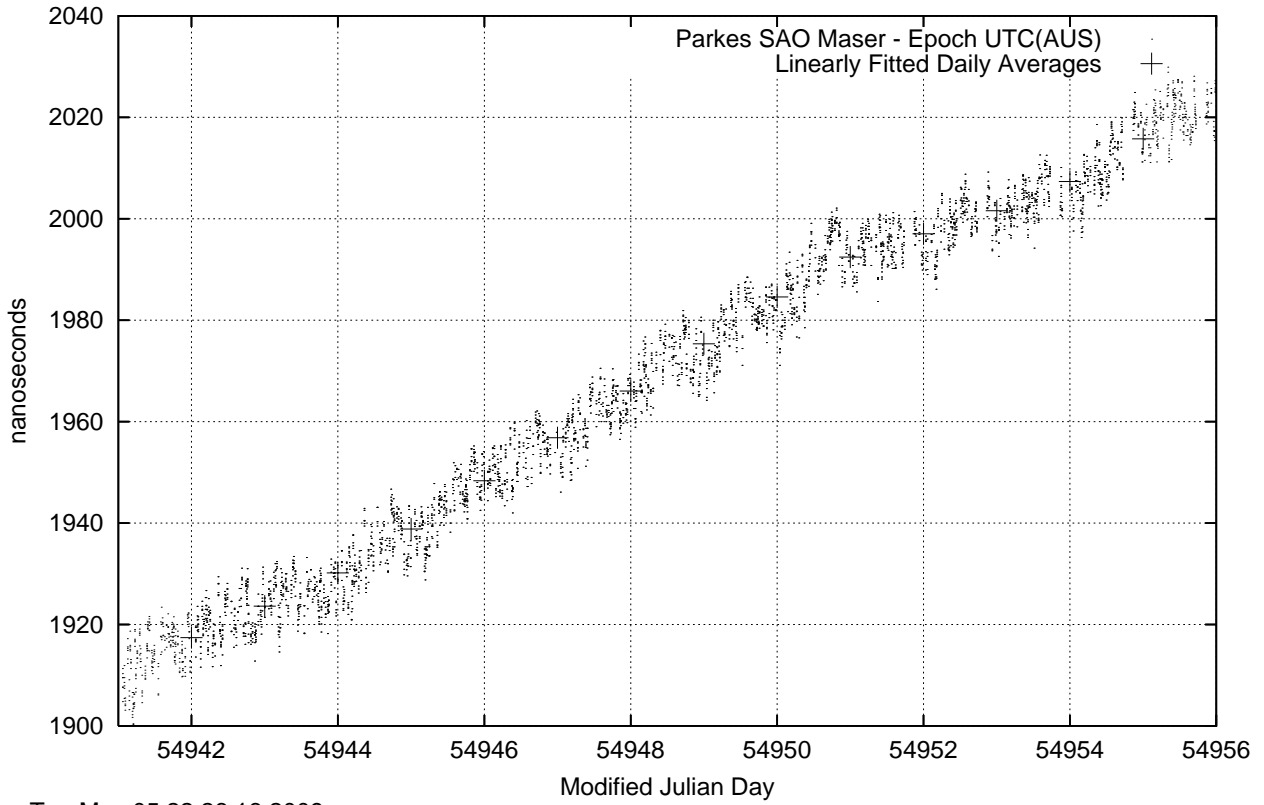

GPS Common-View Time-Transfer between ATNF Parkes and NMI Sydney

Tue May 05 22:26:16 2009

GPS Common-View Frequency Transfer between ATNF Parkes and NMI Sydney

Tue May 05 22:26:16 2009