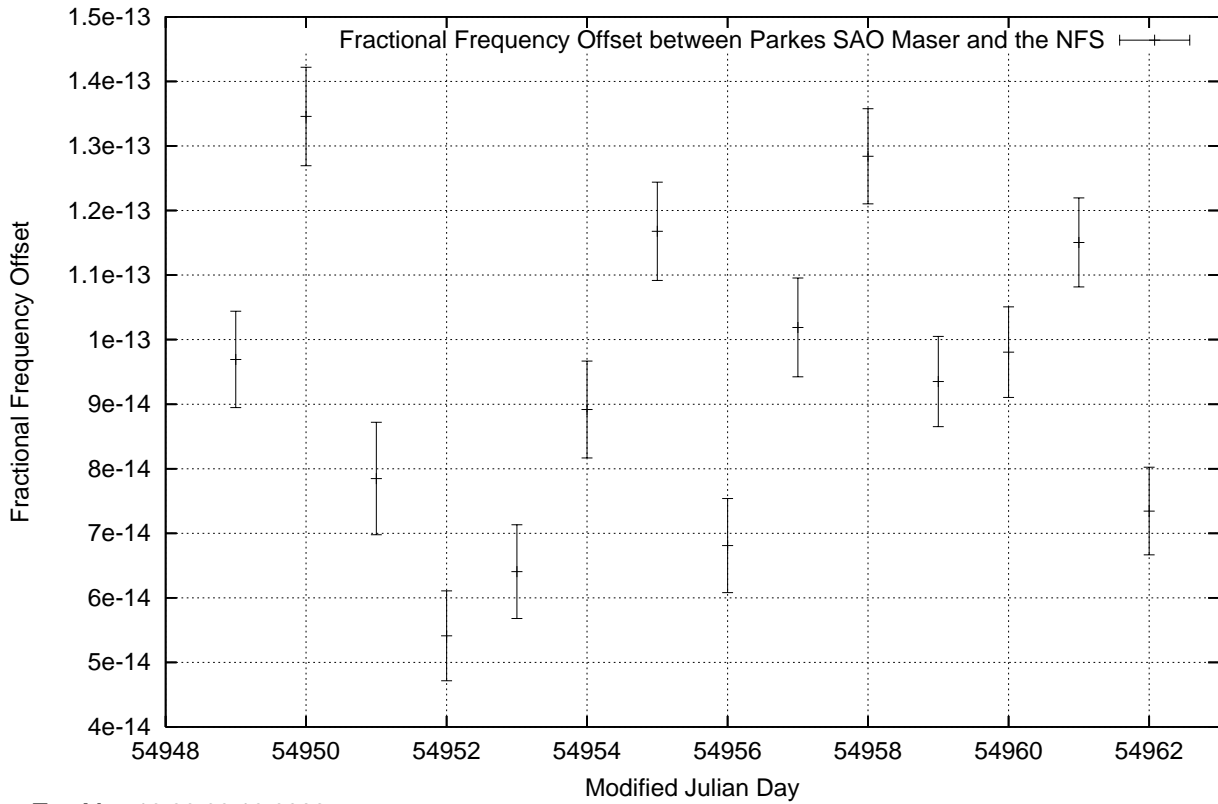

GPS Common-View Time-Transfer between ATNF Parkes and NMI Sydney

Tue May 12 22:26:16 2009

GPS Common-View Frequency Transfer between ATNF Parkes and NMI Sydney

Tue May 12 22:26:16 2009