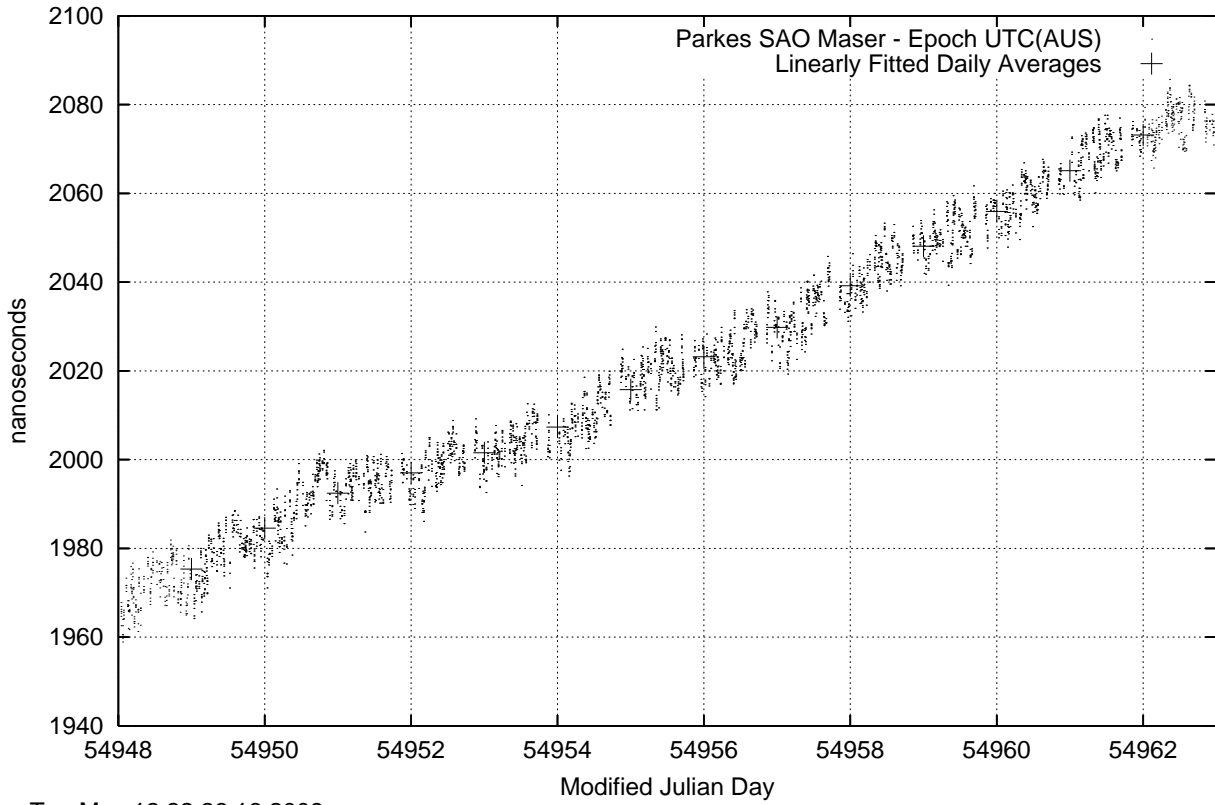

GPS Common-View Time-Transfer between ATNF Parkes and NMI Sydney

Tue May 12 22:26:16 2009

GPS Common-View Frequency Transfer between ATNF Parkes and NMI Sydney

Tue May 12 22:26:16 2009