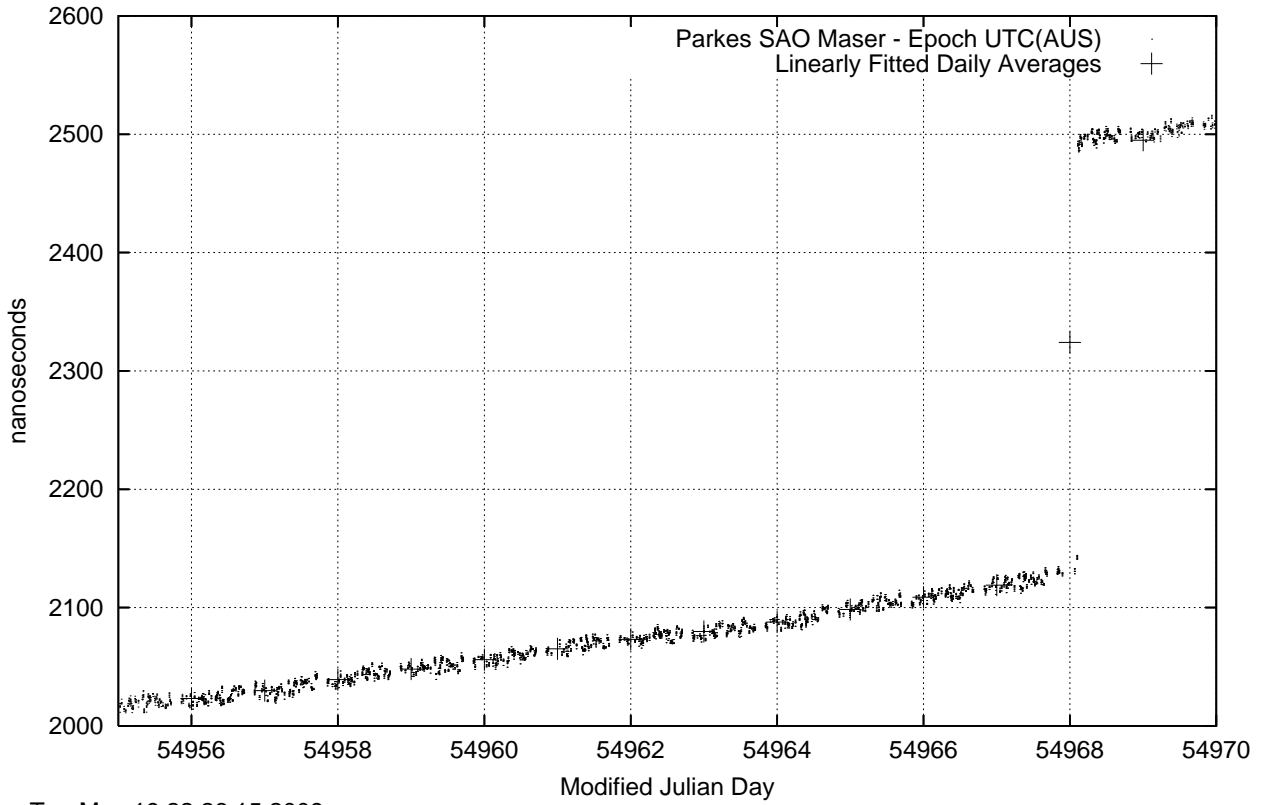

GPS Common-View Time-Transfer between ATNF Parkes and NMI Sydney

Tue May 19 22:26:15 2009

GPS Common-View Frequency Transfer between ATNF Parkes and NMI Sydney

Tue May 19 22:26:15 2009