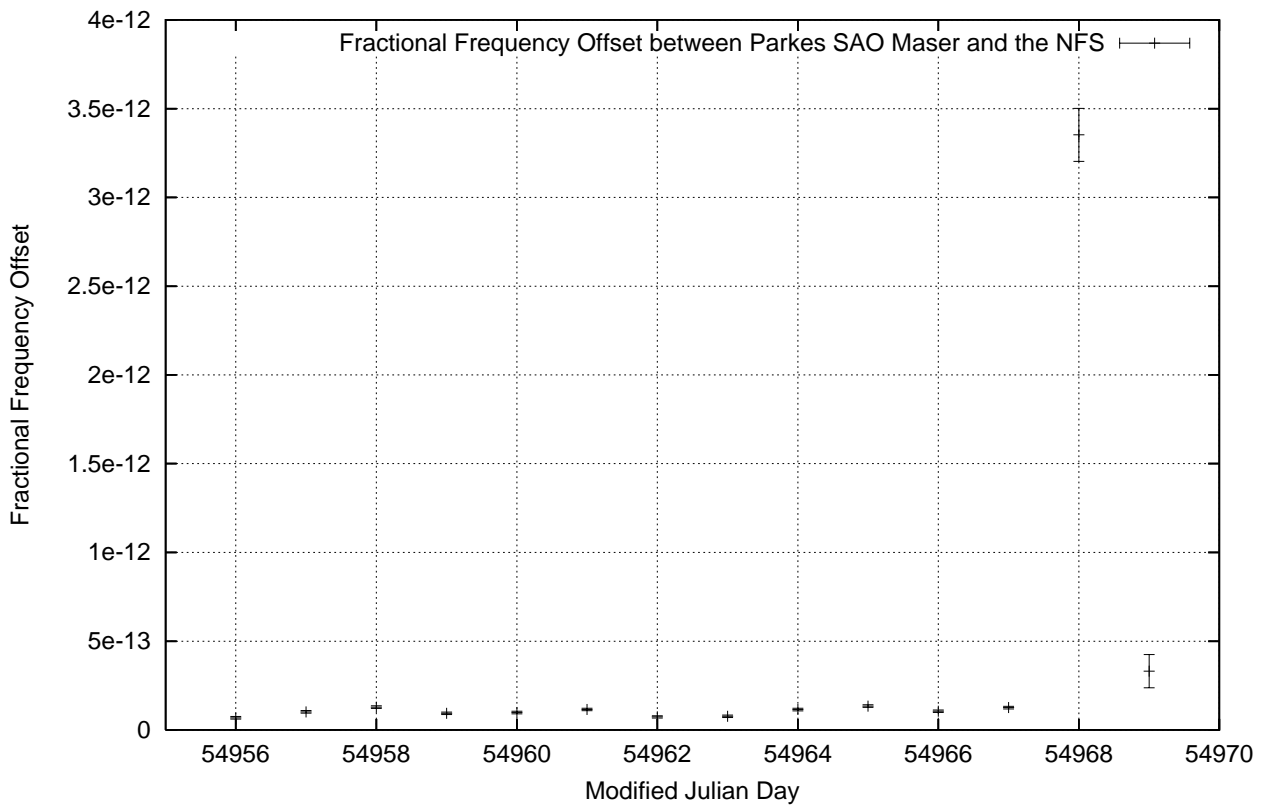

GPS Common-View Time-Transfer between ATNF Parkes and NMI Sydney

Tue May 19 22:26:15 2009

GPS Common-View Frequency Transfer between ATNF Parkes and NMI Sydney

Tue May 19 22:26:15 2009