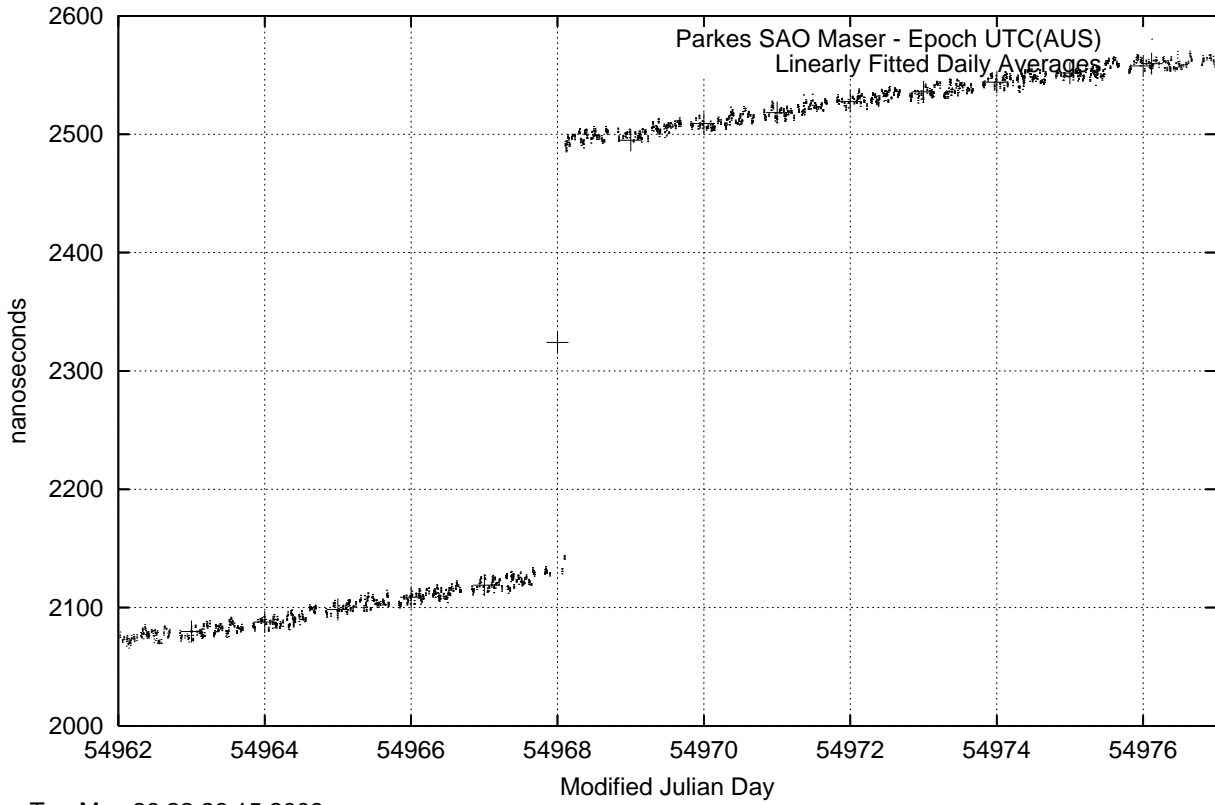

GPS Common-View Time-Transfer between ATNF Parkes and NMI Sydney

Tue May 26 22:26:15 2009

GPS Common-View Frequency Transfer between ATNF Parkes and NMI Sydney

Tue May 26 22:26:15 2009