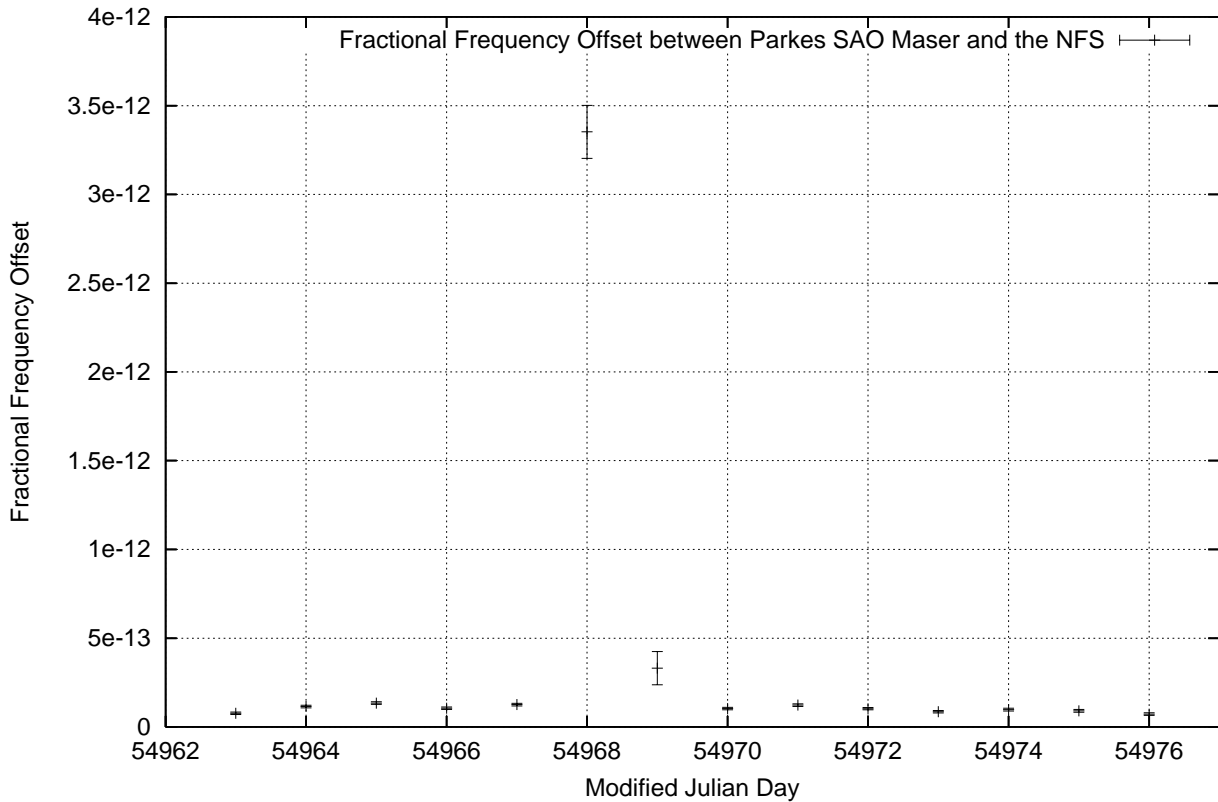

GPS Common-View Time-Transfer between ATNF Parkes and NMI Sydney

Tue May 26 22:26:15 2009

GPS Common-View Frequency Transfer between ATNF Parkes and NMI Sydney

Tue May 26 22:26:15 2009