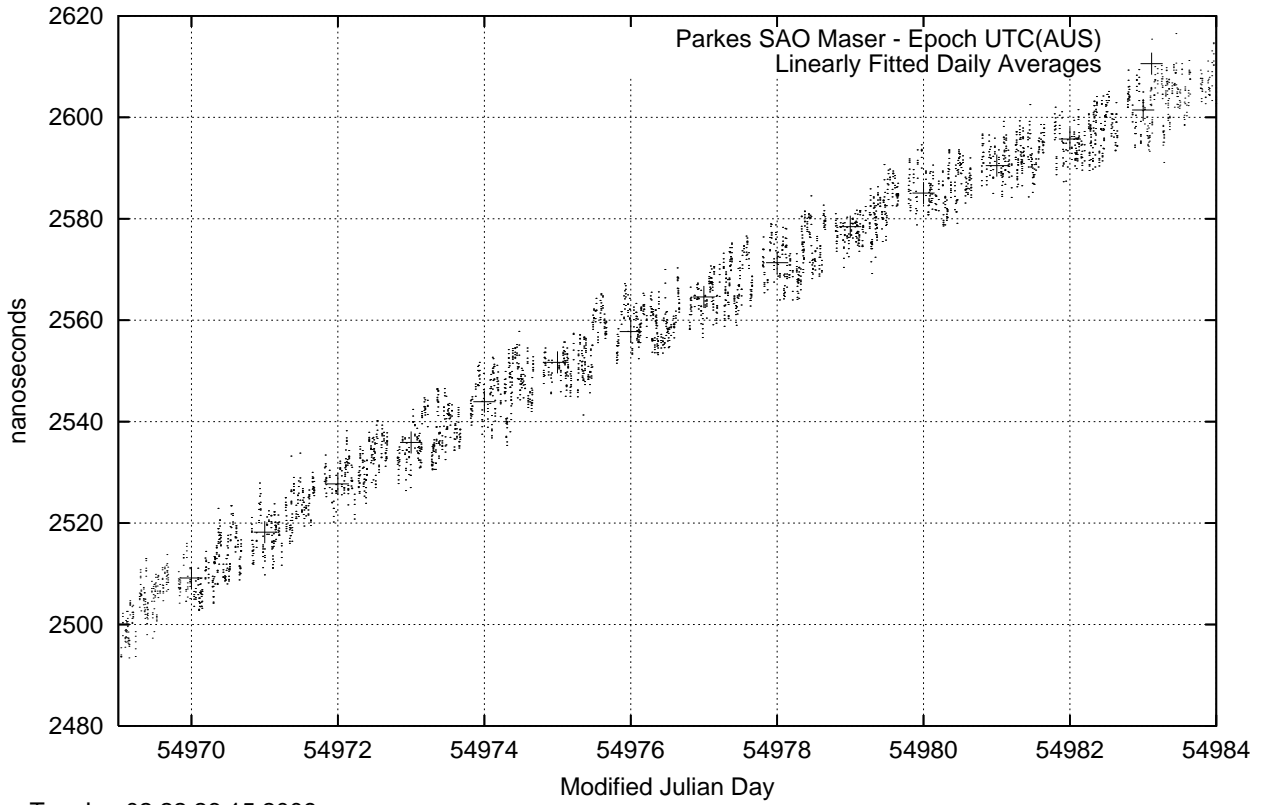

GPS Common-View Time-Transfer between ATNF Parkes and NMI Sydney

GPS Common-View Frequency Transfer between ATNF Parkes and NMI Sydney