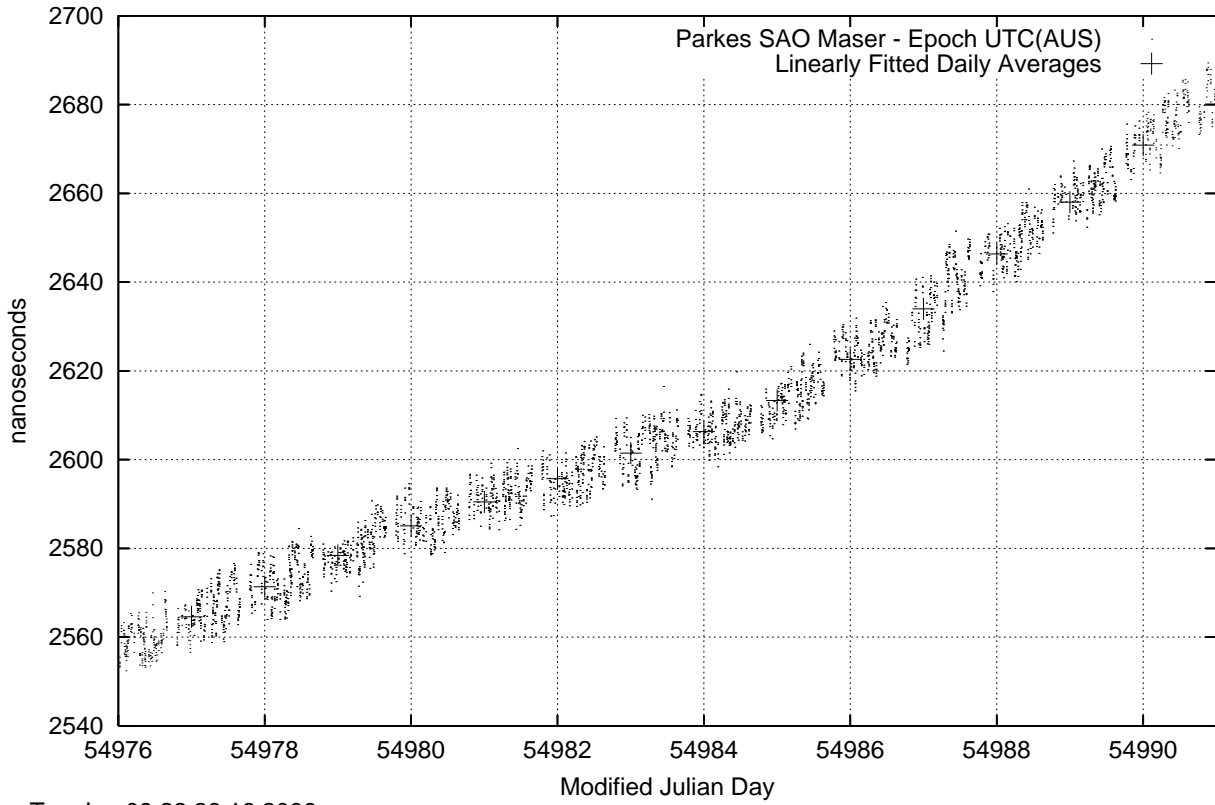

GPS Common-View Time-Transfer between ATNF Parkes and NMI Sydney

Tue Jun 09 22:26:16 2009

GPS Common-View Frequency Transfer between ATNF Parkes and NMI Sydney

Tue Jun 09 22:26:16 2009