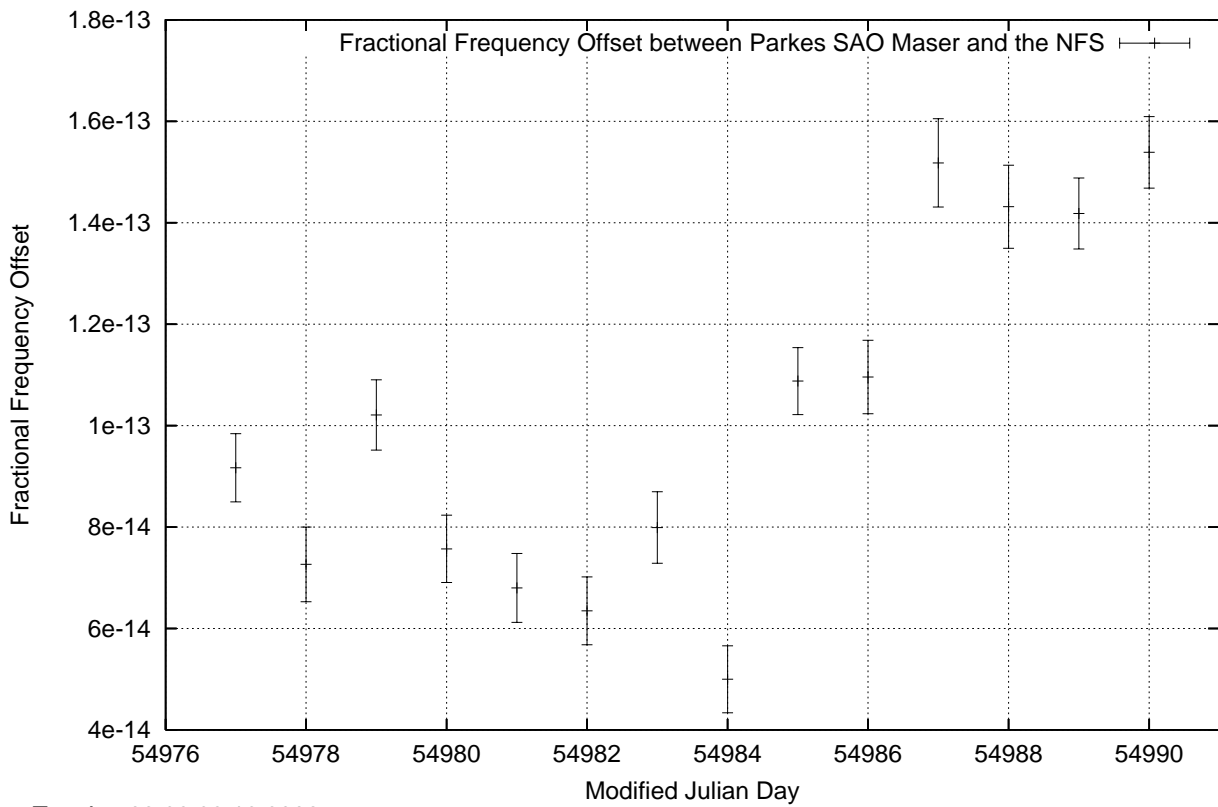

GPS Common-View Time-Transfer between ATNF Parkes and NMI Sydney

Tue Jun 09 22:26:16 2009

GPS Common-View Frequency Transfer between ATNF Parkes and NMI Sydney

Tue Jun 09 22:26:16 2009