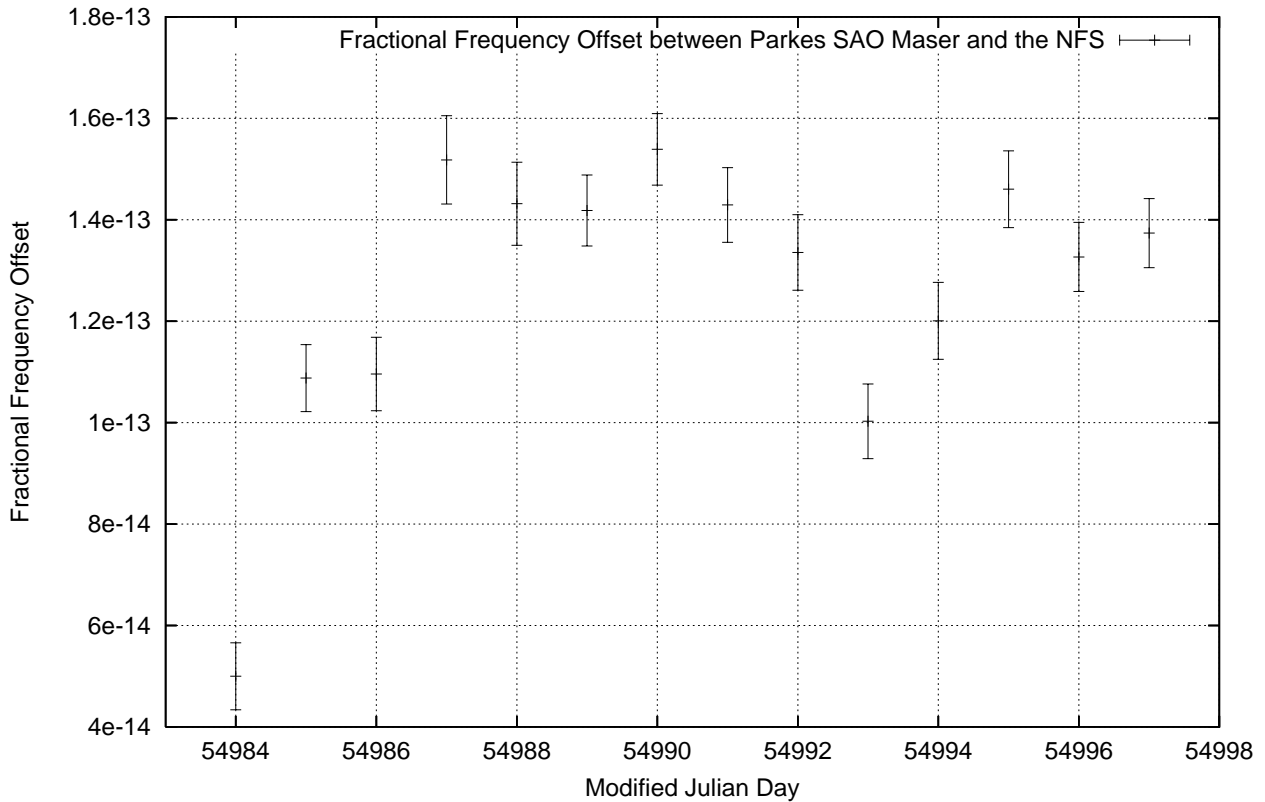

GPS Common-View Time-Transfer between ATNF Parkes and NMI Sydney

Tue Jun 16 22:26:15 2009

GPS Common-View Frequency Transfer between ATNF Parkes and NMI Sydney

Tue Jun 16 22:26:15 2009