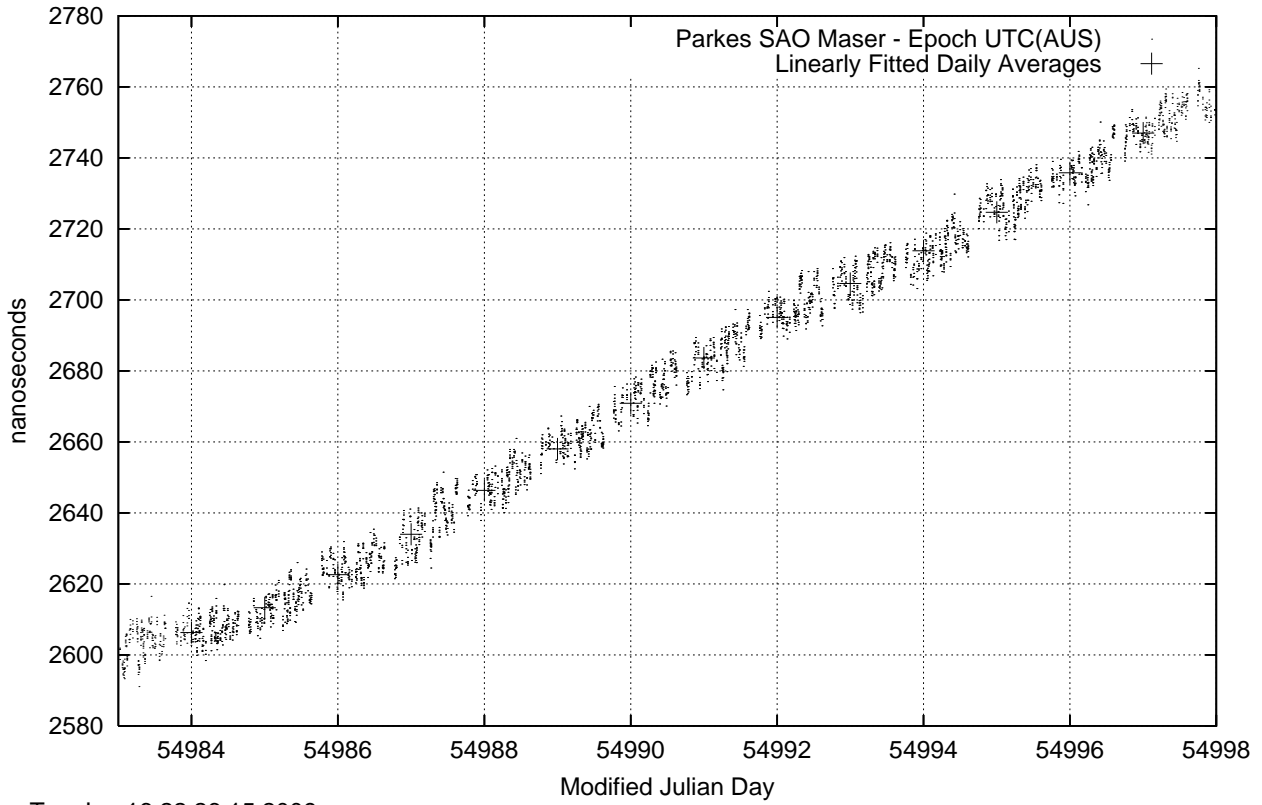

GPS Common-View Time-Transfer between ATNF Parkes and NMI Sydney

Tue Jun 16 22:26:15 2009

GPS Common-View Frequency Transfer between ATNF Parkes and NMI Sydney

Tue Jun 16 22:26:15 2009