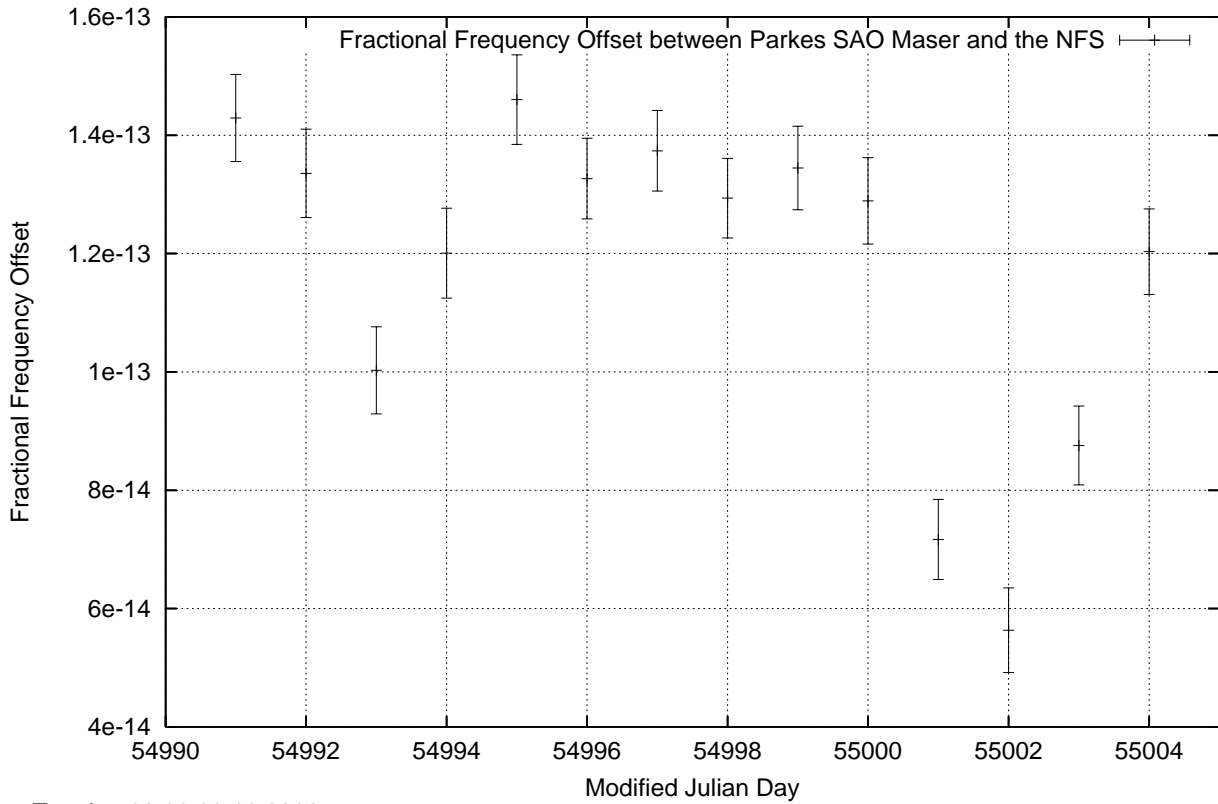

GPS Common-View Time-Transfer between ATNF Parkes and NMI Sydney

Tue Jun 23 22:26:16 2009

GPS Common-View Frequency Transfer between ATNF Parkes and NMI Sydney

Tue Jun 23 22:26:16 2009