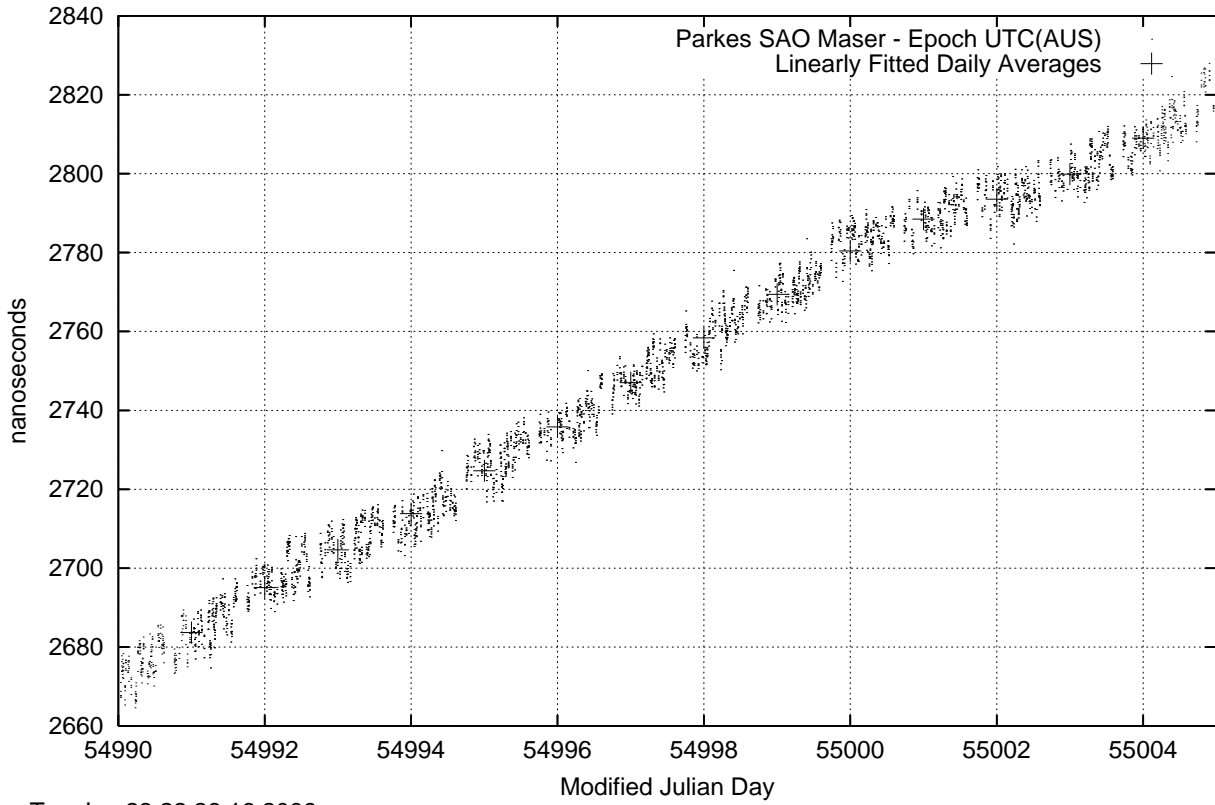

GPS Common-View Time-Transfer between ATNF Parkes and NMI Sydney

Tue Jun 23 22:26:16 2009

GPS Common-View Frequency Transfer between ATNF Parkes and NMI Sydney

Tue Jun 23 22:26:16 2009