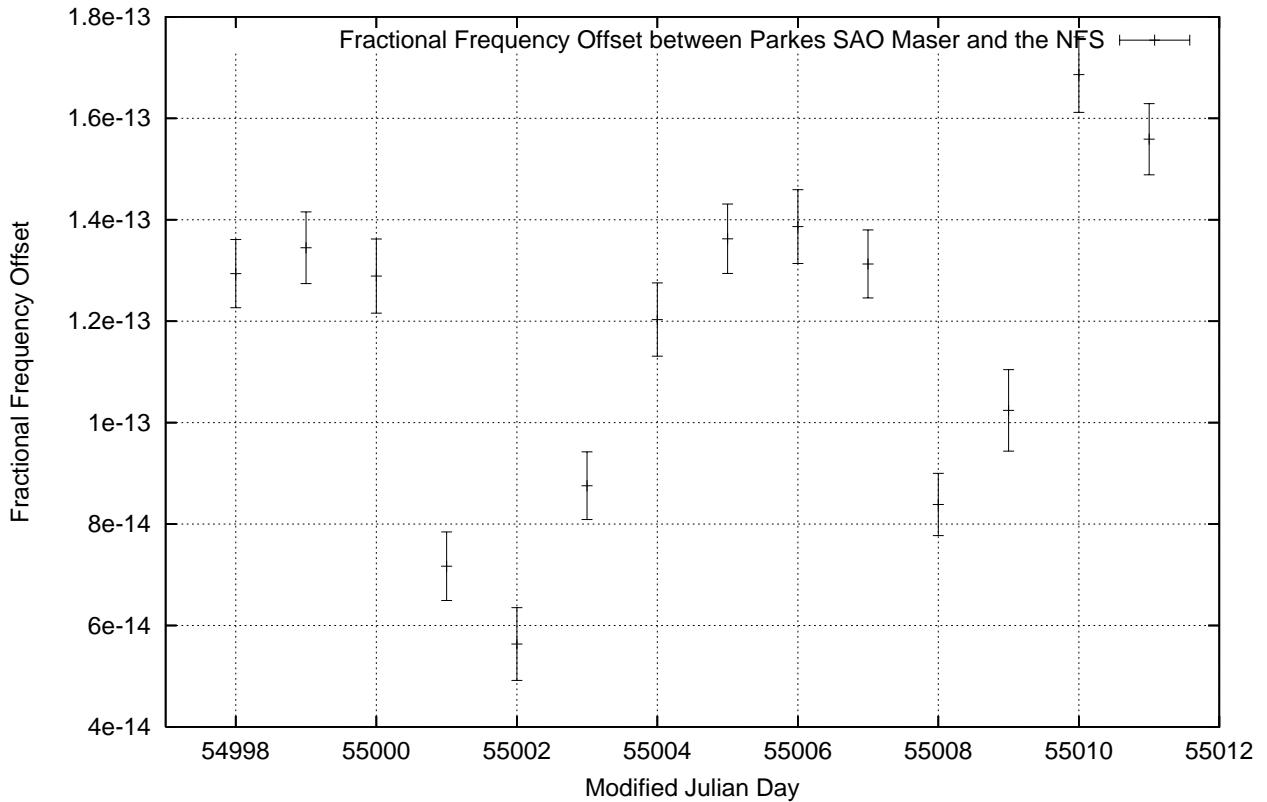

GPS Common-View Time-Transfer between ATNF Parkes and NMI Sydney

Tue Jun 30 22:26:15 2009

GPS Common-View Frequency Transfer between ATNF Parkes and NMI Sydney

Tue Jun 30 22:26:15 2009