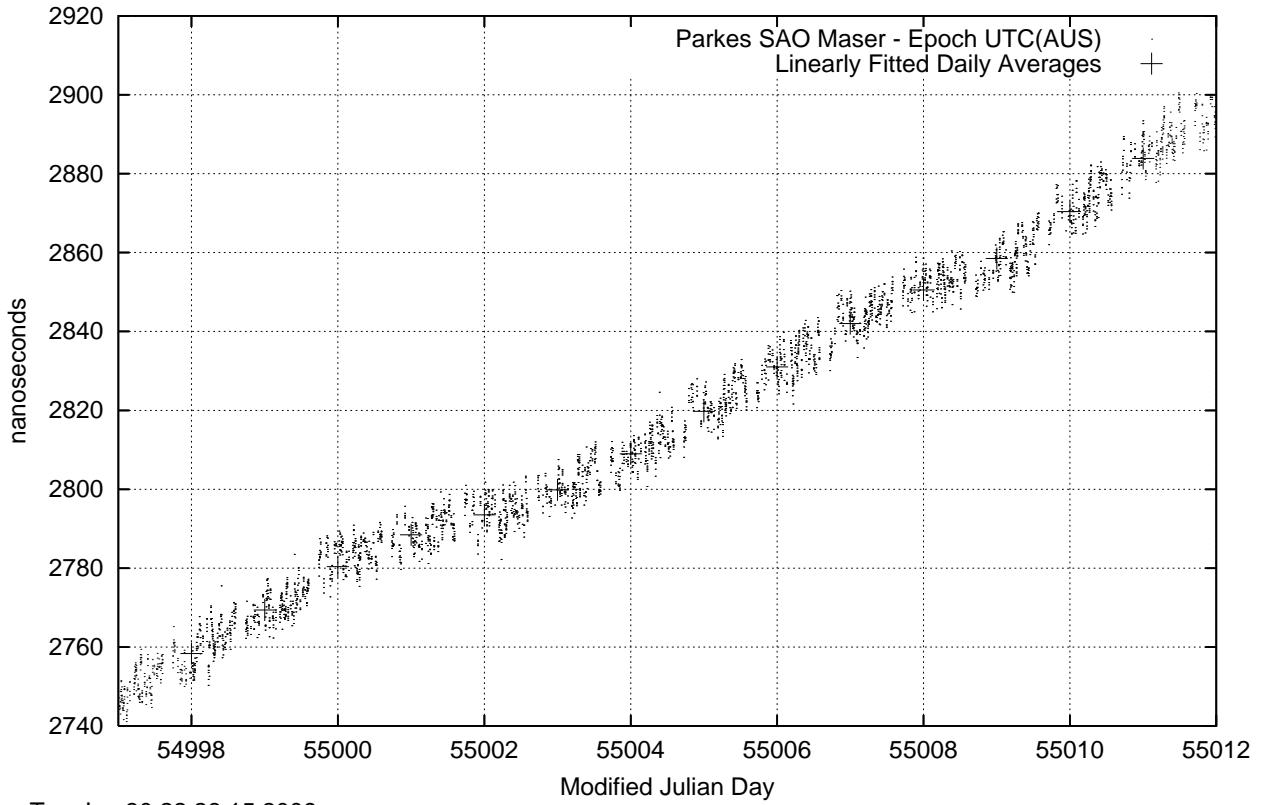

GPS Common-View Time-Transfer between ATNF Parkes and NMI Sydney

Tue Jun 30 22:26:15 2009

GPS Common-View Frequency Transfer between ATNF Parkes and NMI Sydney

Tue Jun 30 22:26:15 2009