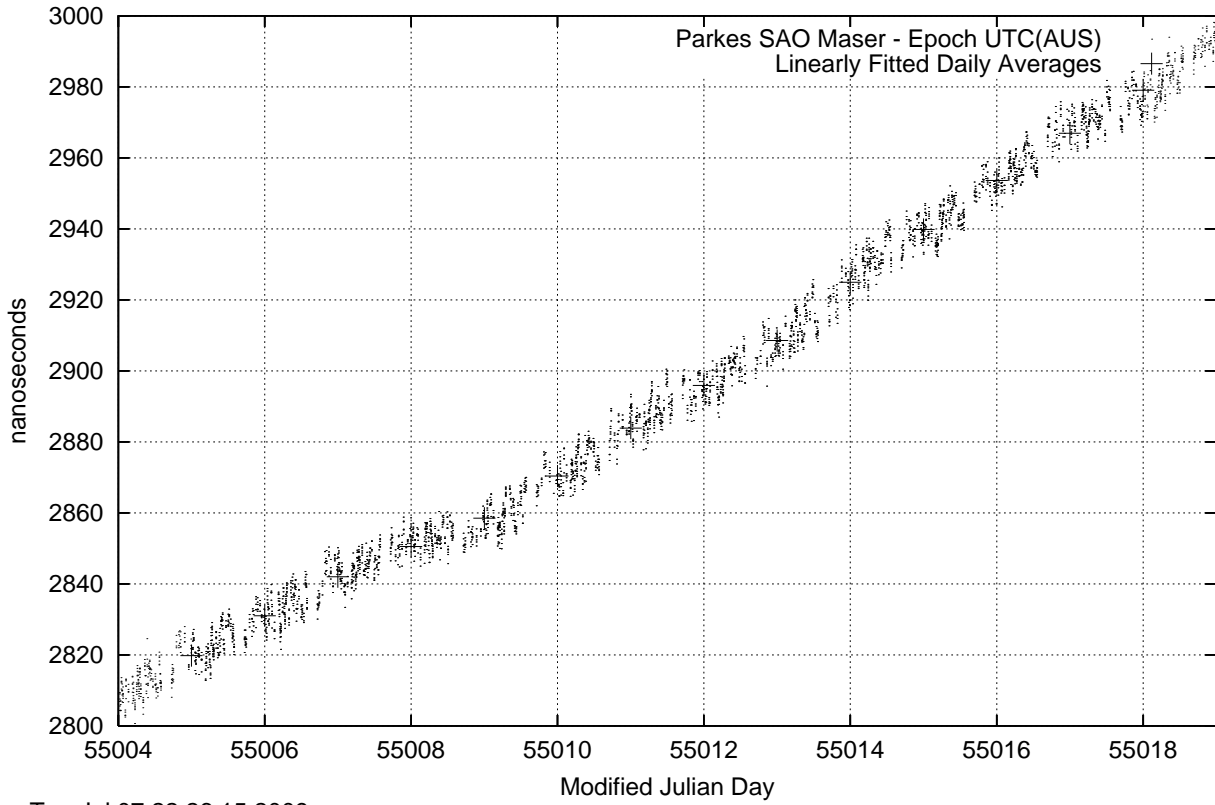

GPS Common-View Time-Transfer between ATNF Parkes and NMI Sydney

GPS Common-View Frequency Transfer between ATNF Parkes and NMI Sydney