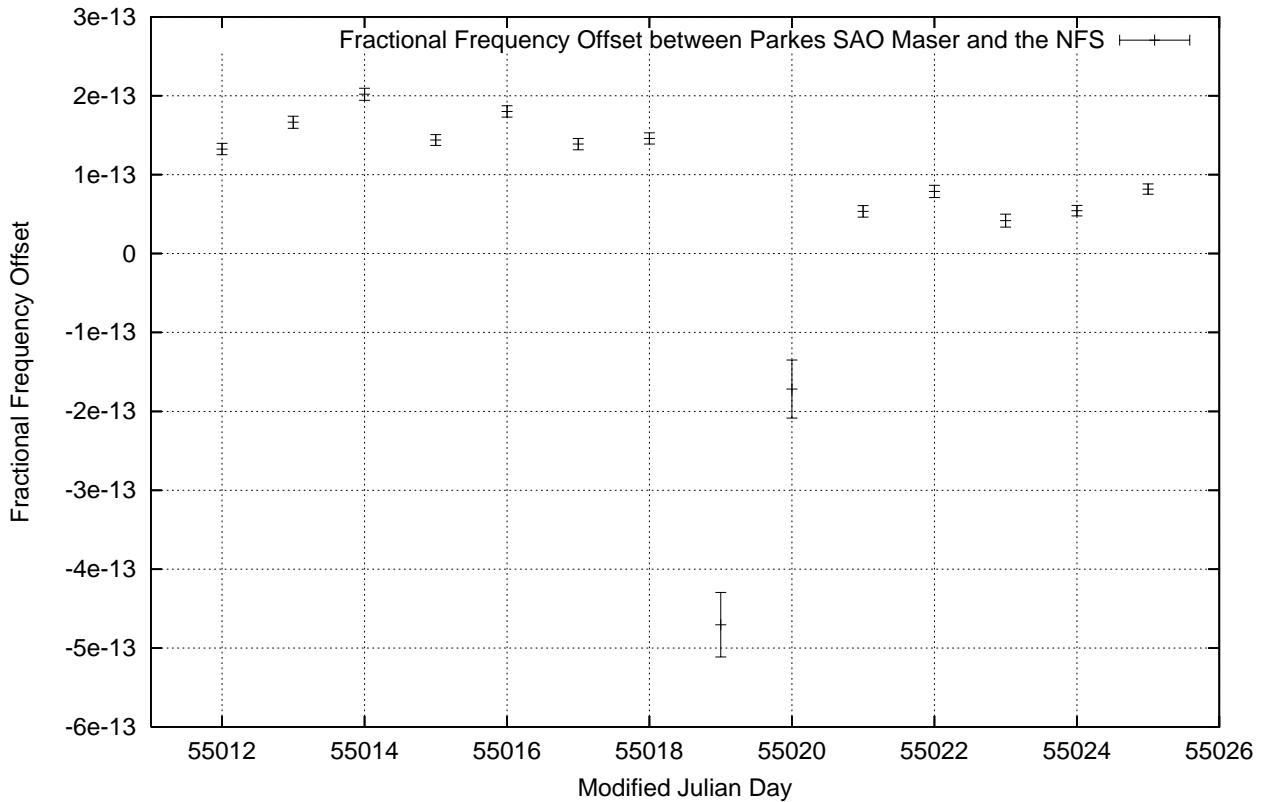

GPS Common-View Time-Transfer between ATNF Parkes and NMI Sydney

Tue Jul 14 22:26:16 2009

GPS Common-View Frequency Transfer between ATNF Parkes and NMI Sydney

Tue Jul 14 22:26:16 2009