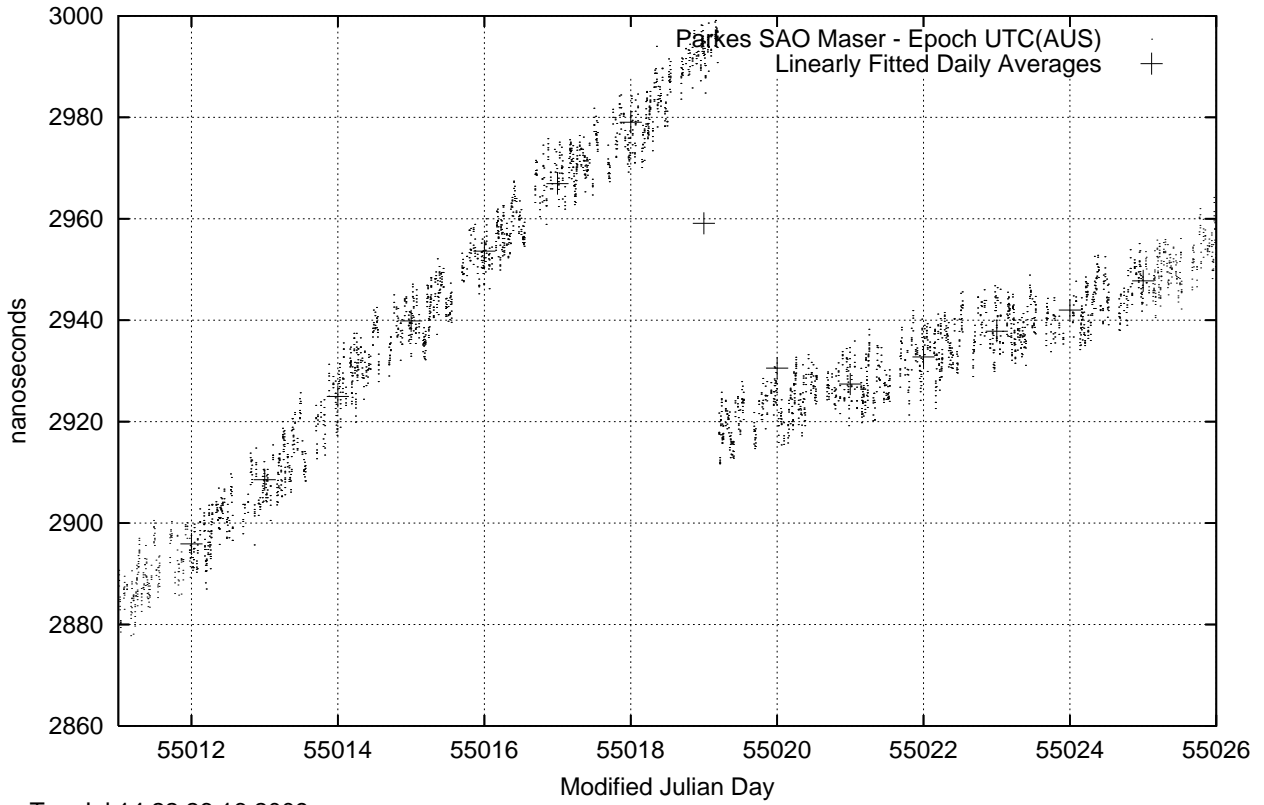

GPS Common-View Time-Transfer between ATNF Parkes and NMI Sydney

Tue Jul 14 22:26:16 2009

GPS Common-View Frequency Transfer between ATNF Parkes and NMI Sydney

Tue Jul 14 22:26:16 2009