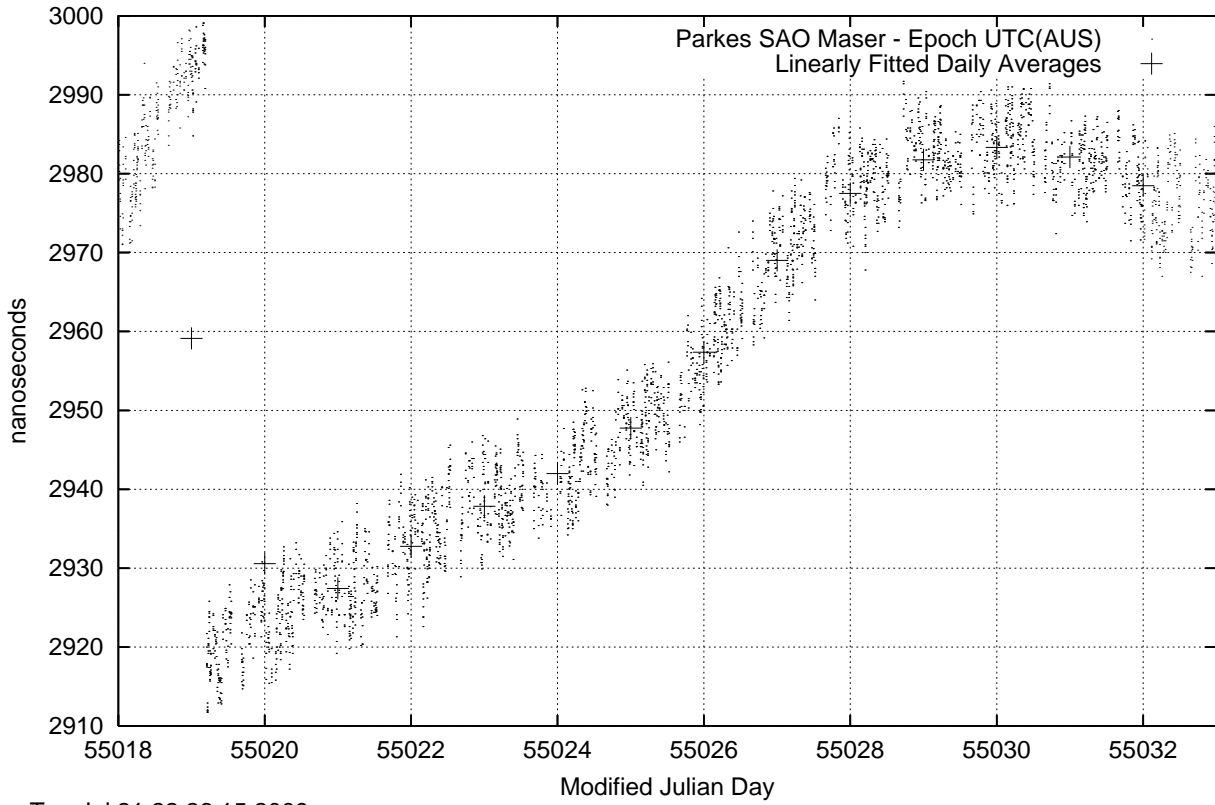

GPS Common-View Time-Transfer between ATNF Parkes and NMI Sydney

Tue Jul 21 22:26:15 2009

GPS Common-View Frequency Transfer between ATNF Parkes and NMI Sydney

Tue Jul 21 22:26:15 2009