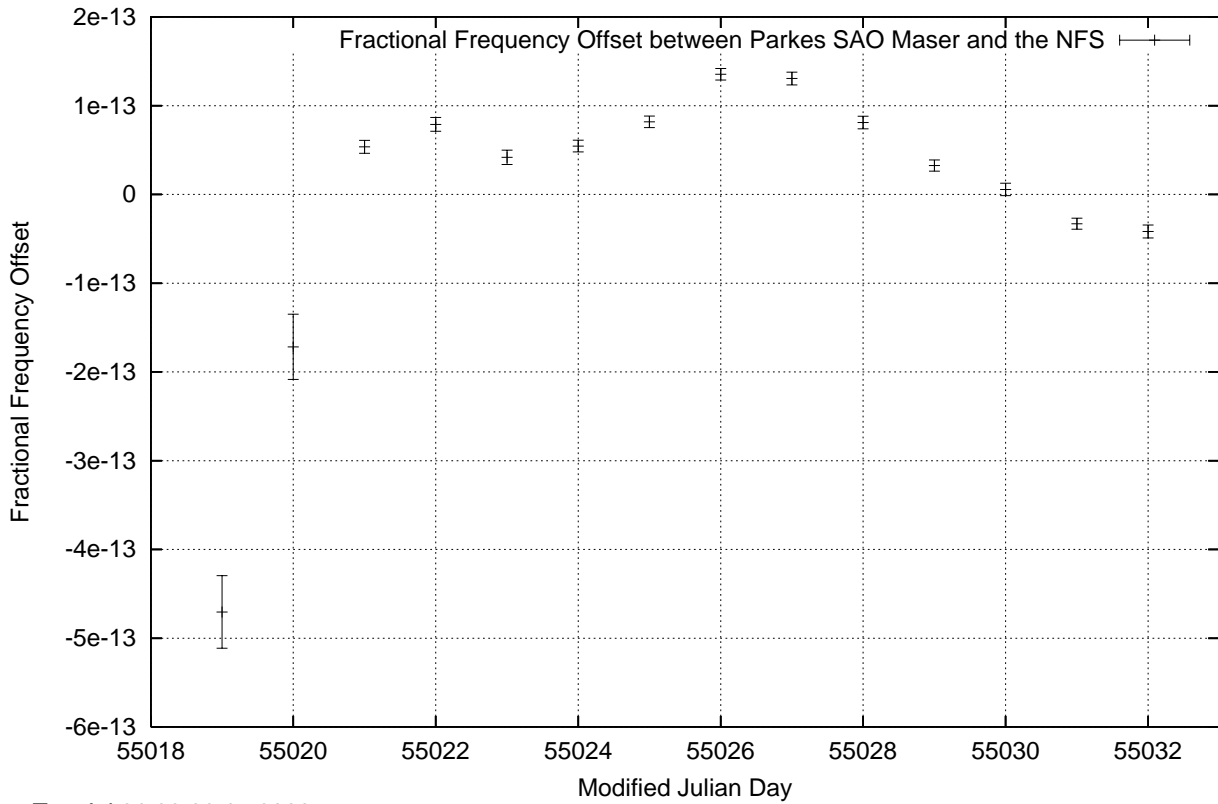

GPS Common-View Time-Transfer between ATNF Parkes and NMI Sydney

Tue Jul 21 22:26:15 2009

GPS Common-View Frequency Transfer between ATNF Parkes and NMI Sydney

Tue Jul 21 22:26:15 2009