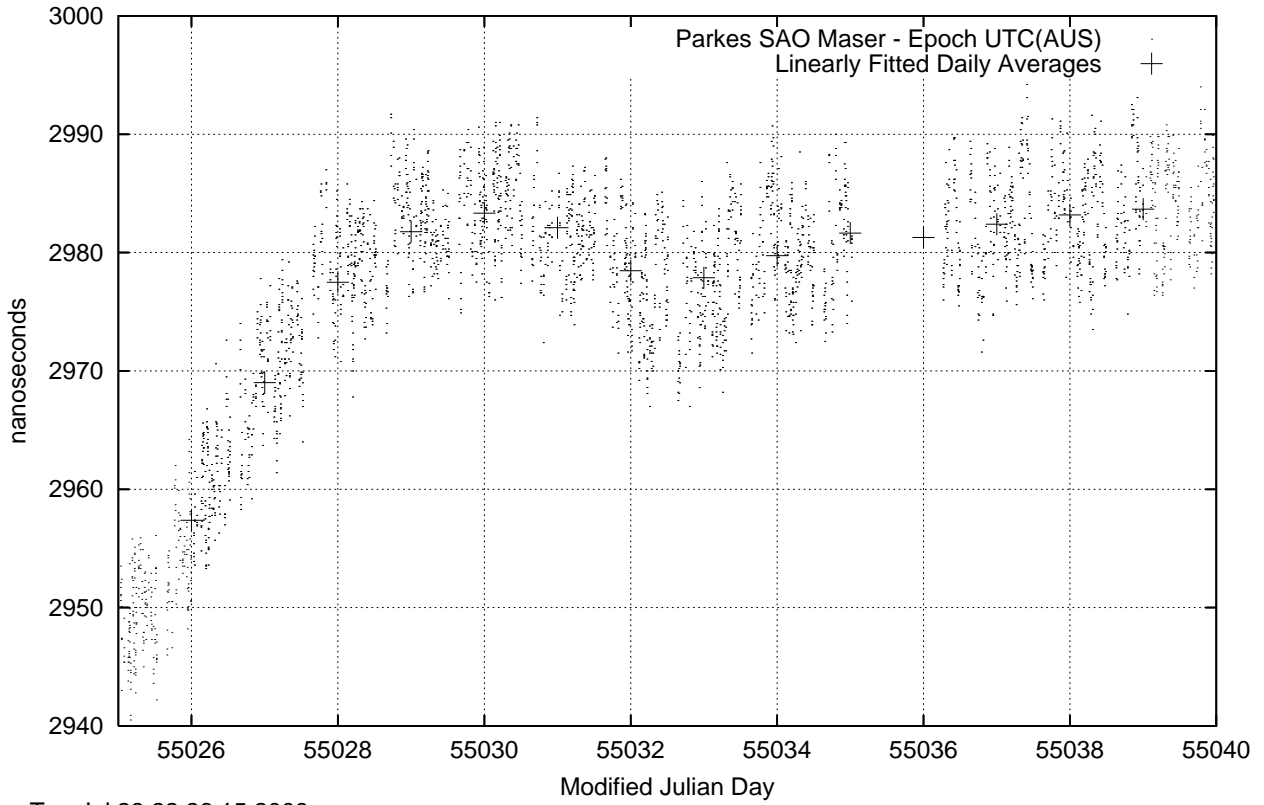

GPS Common-View Time-Transfer between ATNF Parkes and NMI Sydney

GPS Common-View Frequency Transfer between ATNF Parkes and NMI Sydney