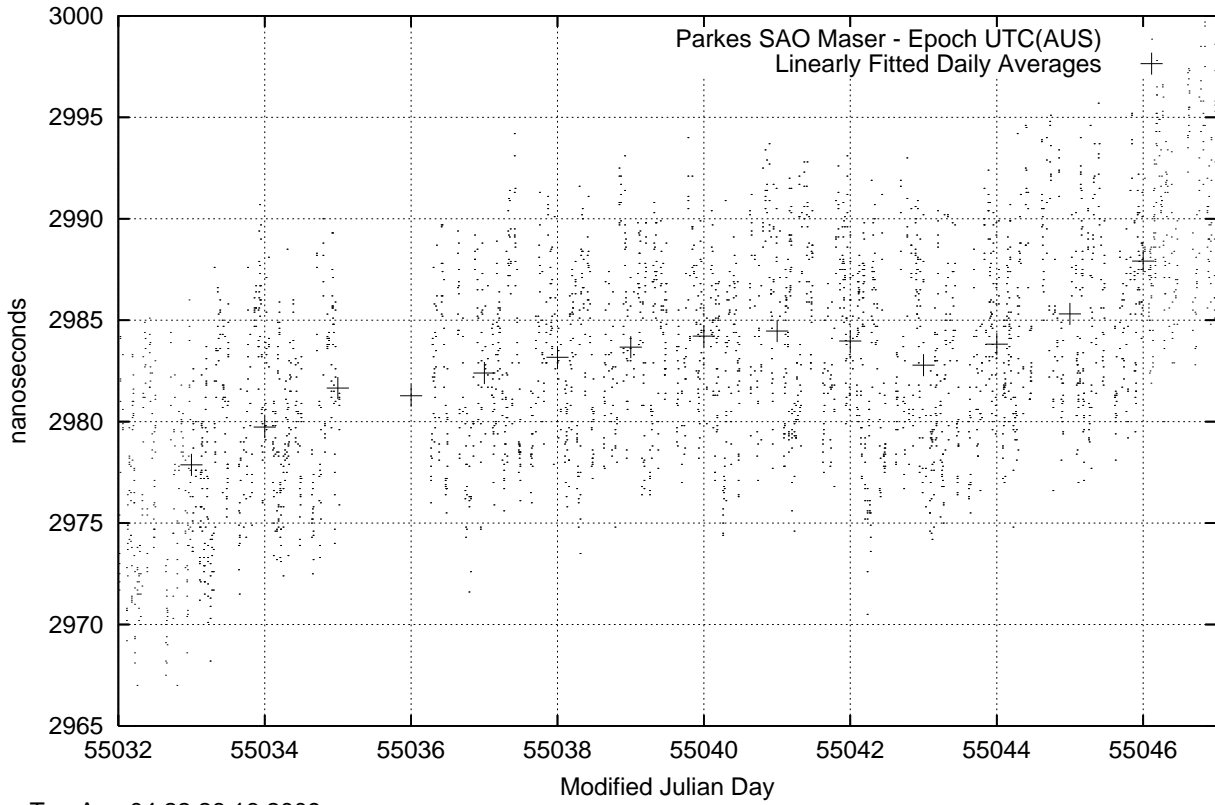

GPS Common-View Time-Transfer between ATNF Parkes and NMI Sydney

GPS Common-View Frequency Transfer between ATNF Parkes and NMI Sydney