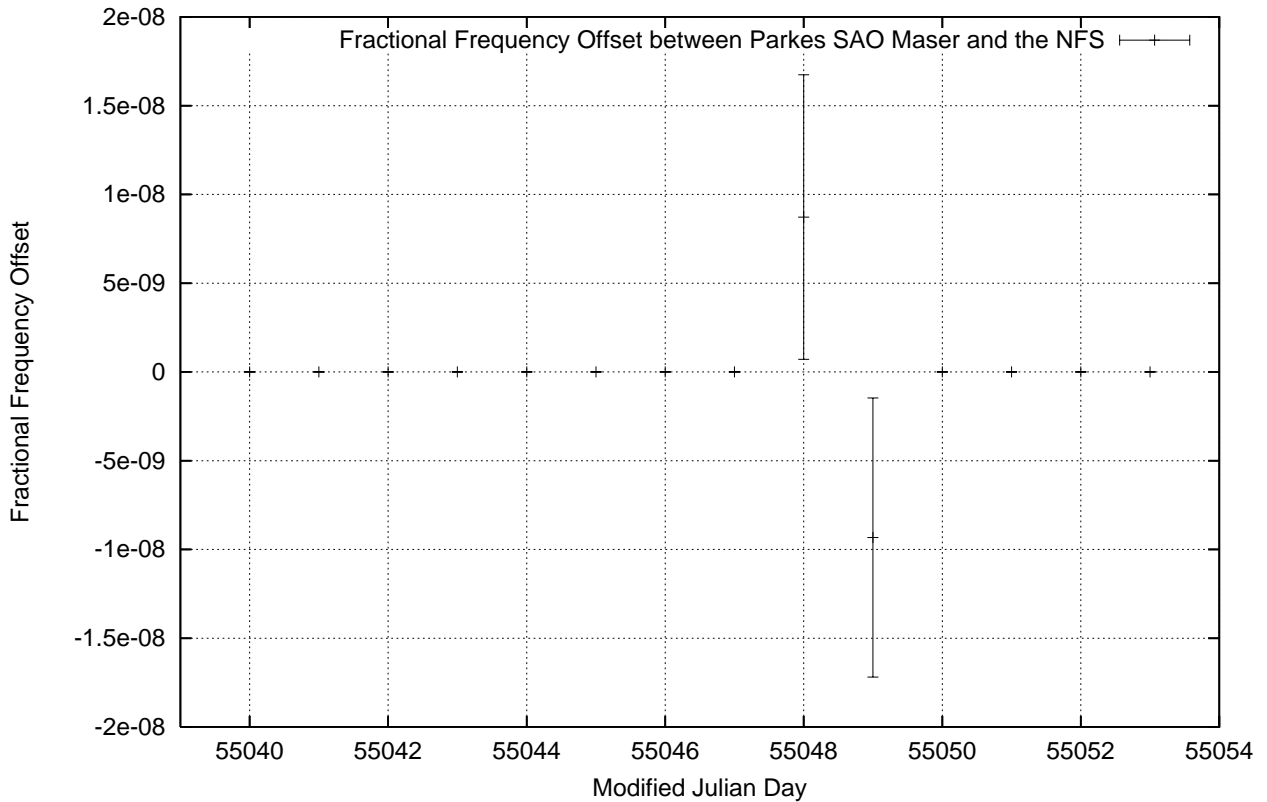

GPS Common-View Time-Transfer between ATNF Parkes and NMI Sydney

Tue Aug 11 22:26:16 2009

GPS Common-View Frequency Transfer between ATNF Parkes and NMI Sydney

Tue Aug 11 22:26:16 2009