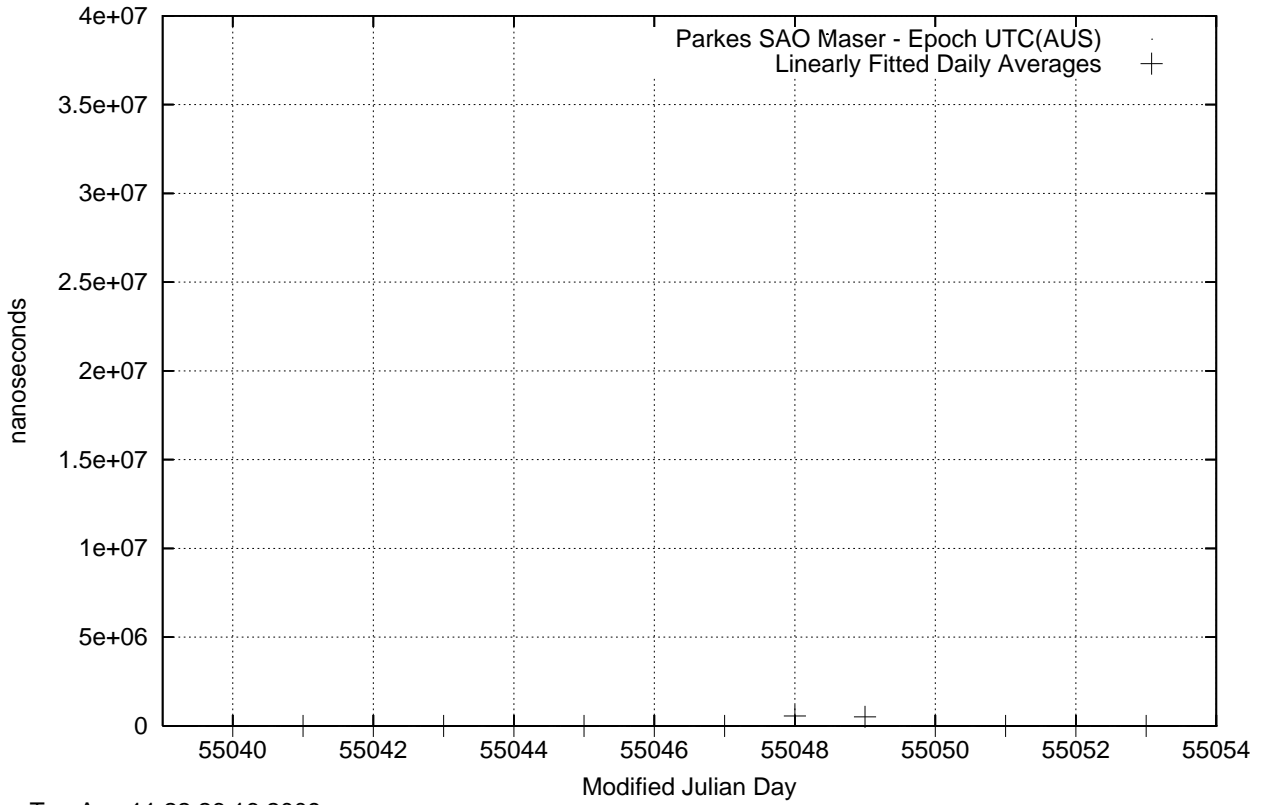

GPS Common-View Time-Transfer between ATNF Parkes and NMI Sydney

Tue Aug 11 22:26:16 2009

GPS Common-View Frequency Transfer between ATNF Parkes and NMI Sydney

Tue Aug 11 22:26:16 2009