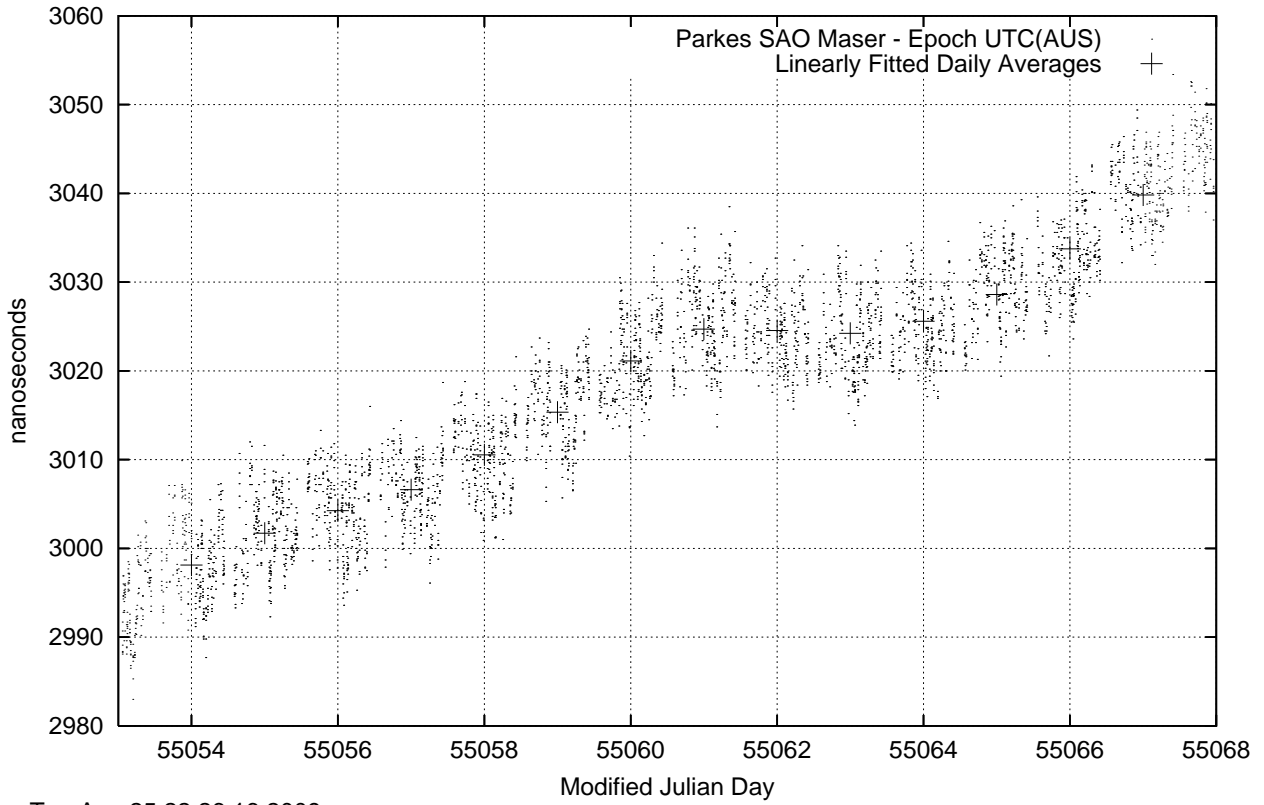

GPS Common-View Time-Transfer between ATNF Parkes and NMI Sydney

Tue Aug 25 22:26:16 2009

GPS Common-View Frequency Transfer between ATNF Parkes and NMI Sydney

Tue Aug 25 22:26:16 2009