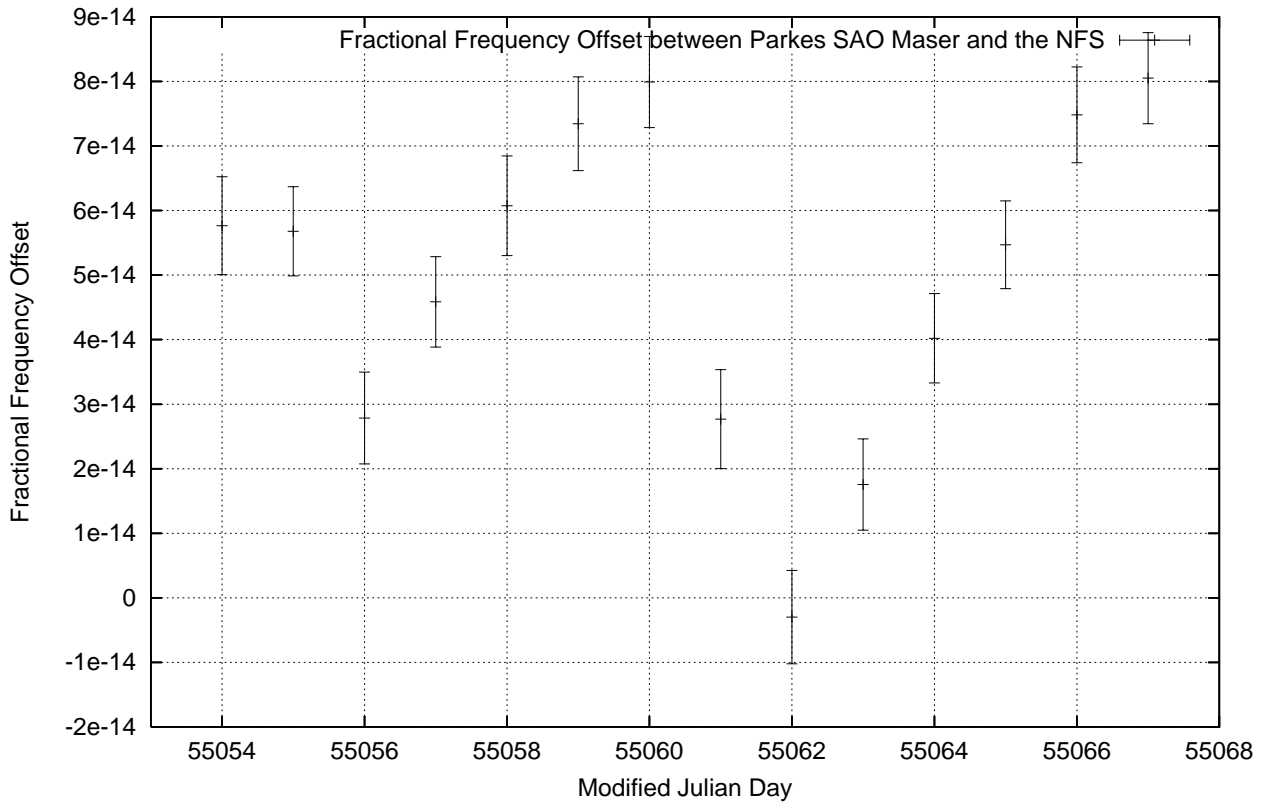

GPS Common-View Time-Transfer between ATNF Parkes and NMI Sydney

Tue Aug 25 22:26:16 2009

GPS Common-View Frequency Transfer between ATNF Parkes and NMI Sydney

Tue Aug 25 22:26:16 2009