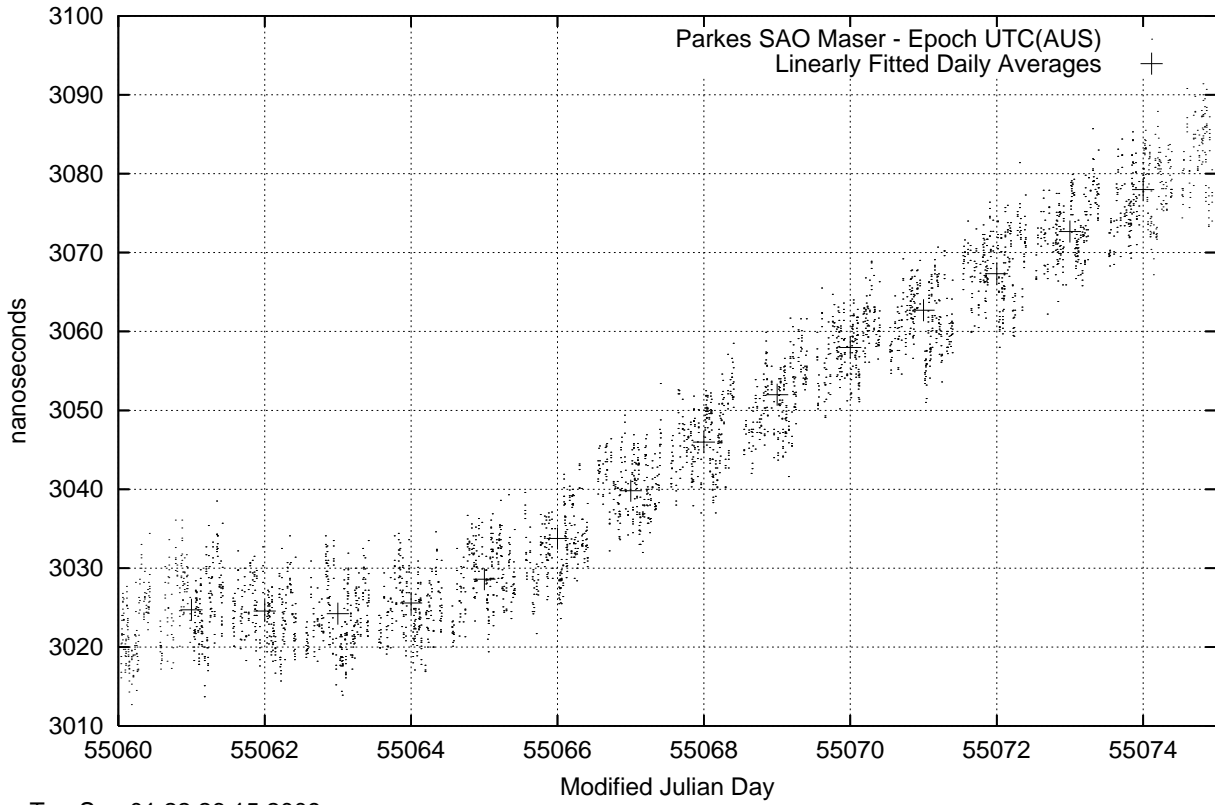

GPS Common-View Time-Transfer between ATNF Parkes and NMI Sydney

GPS Common-View Frequency Transfer between ATNF Parkes and NMI Sydney