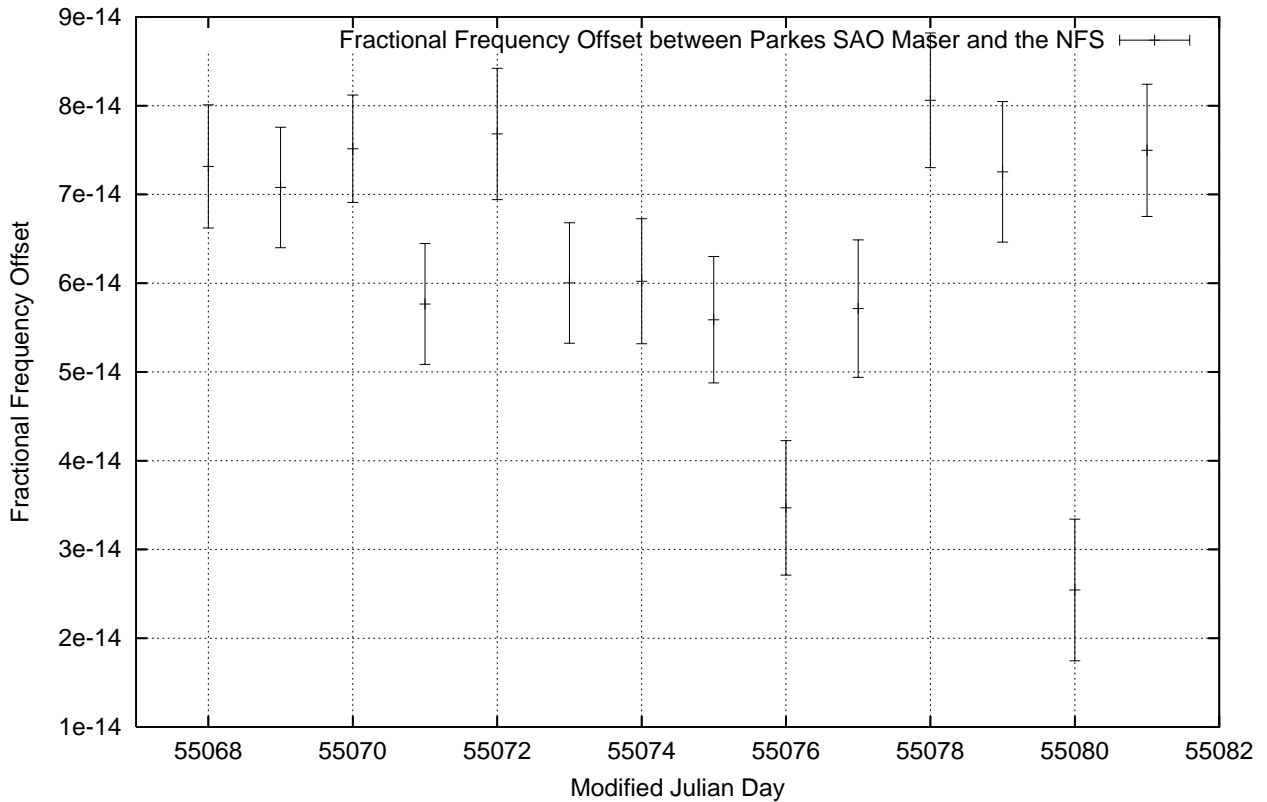

GPS Common-View Time-Transfer between ATNF Parkes and NMI Sydney

Tue Sep 08 22:26:16 2009

GPS Common-View Frequency Transfer between ATNF Parkes and NMI Sydney

Tue Sep 08 22:26:16 2009