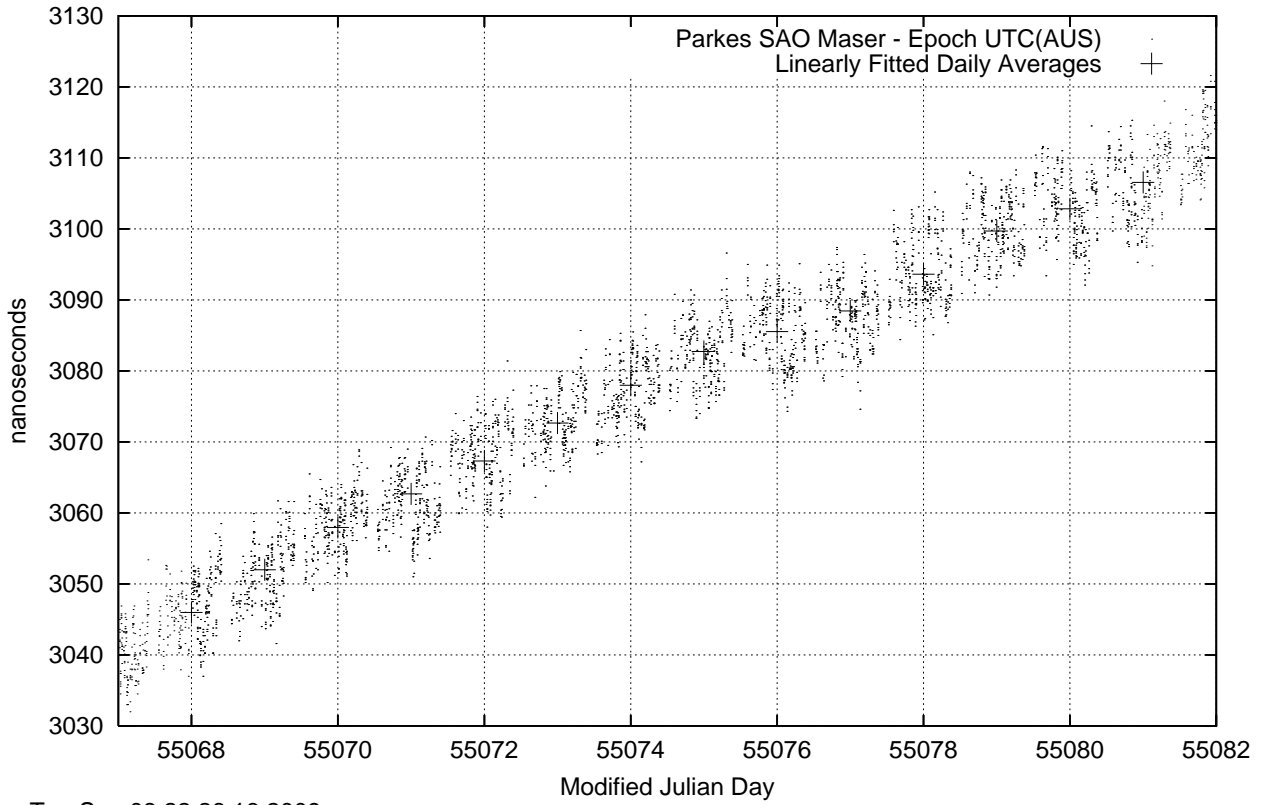

GPS Common-View Time-Transfer between ATNF Parkes and NMI Sydney

Tue Sep 08 22:26:16 2009

GPS Common-View Frequency Transfer between ATNF Parkes and NMI Sydney

Tue Sep 08 22:26:16 2009