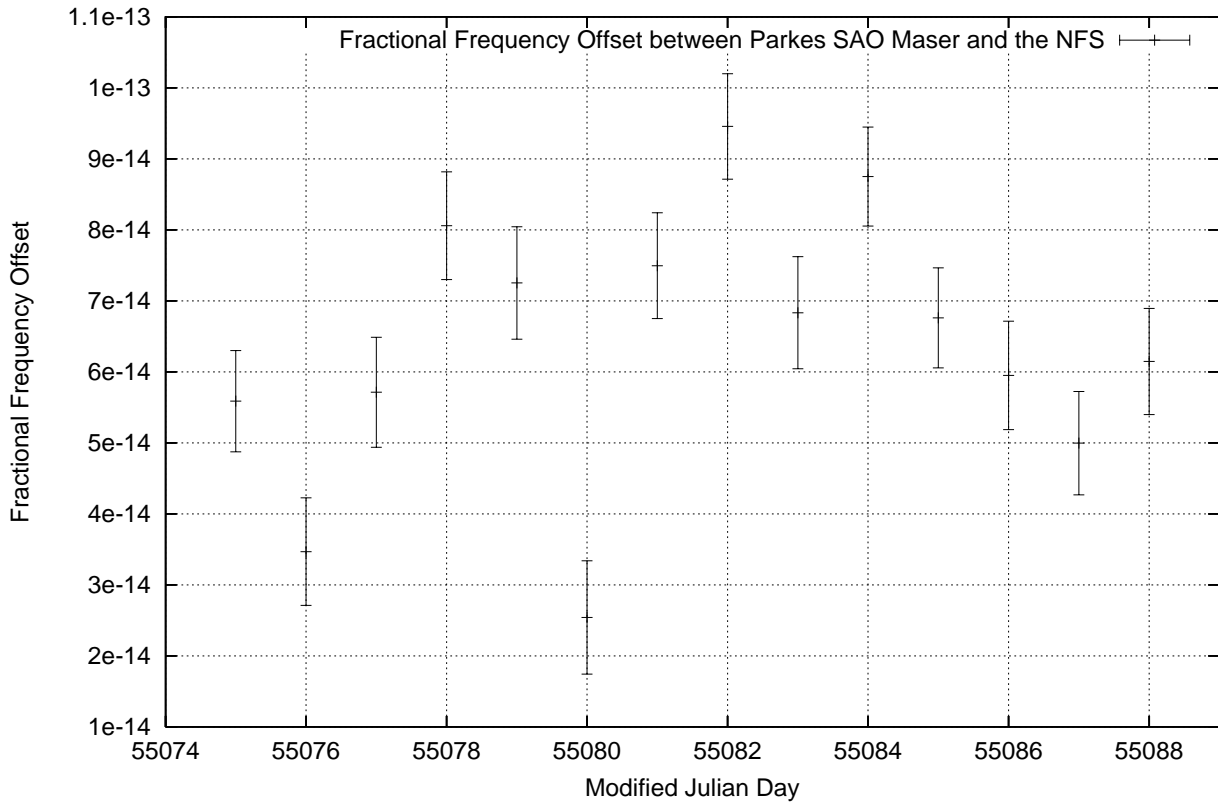

GPS Common-View Time-Transfer between ATNF Parkes and NMI Sydney

Tue Sep 15 22:26:15 2009

GPS Common-View Frequency Transfer between ATNF Parkes and NMI Sydney

Tue Sep 15 22:26:15 2009