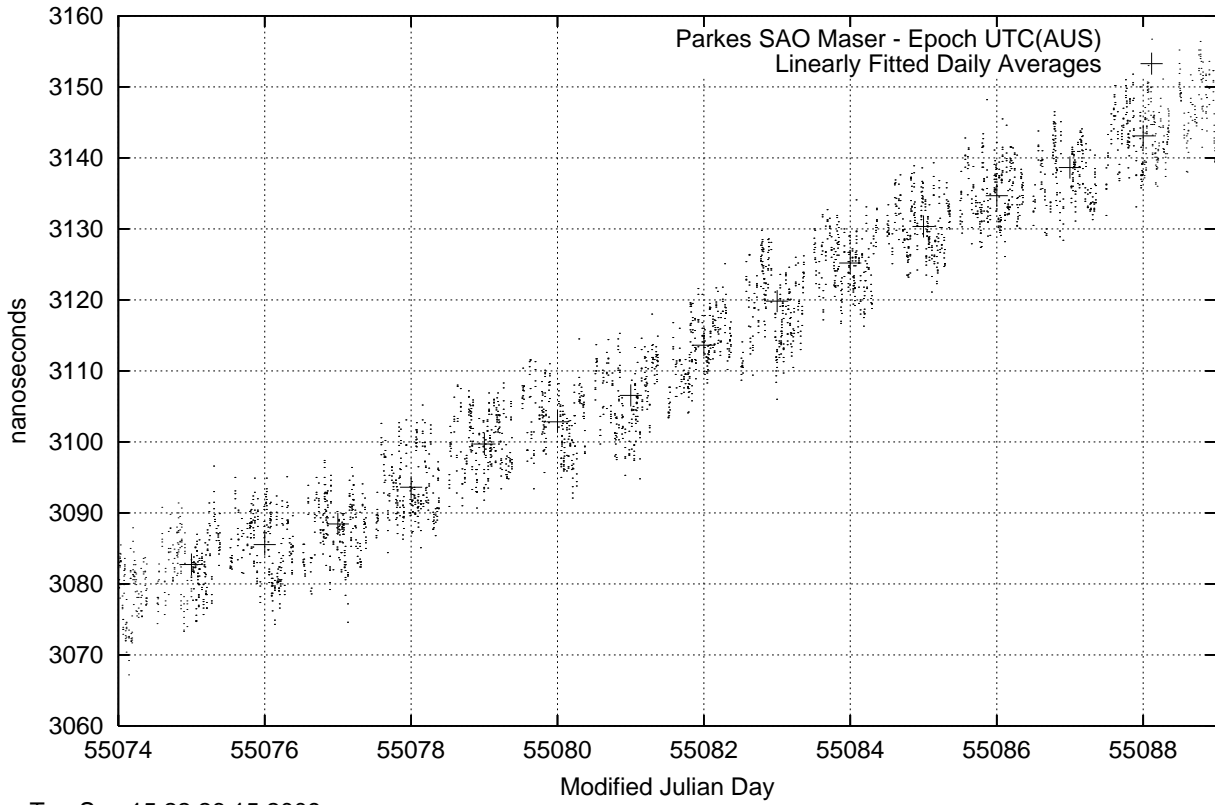

GPS Common-View Time-Transfer between ATNF Parkes and NMI Sydney

Tue Sep 15 22:26:15 2009

GPS Common-View Frequency Transfer between ATNF Parkes and NMI Sydney

Tue Sep 15 22:26:15 2009