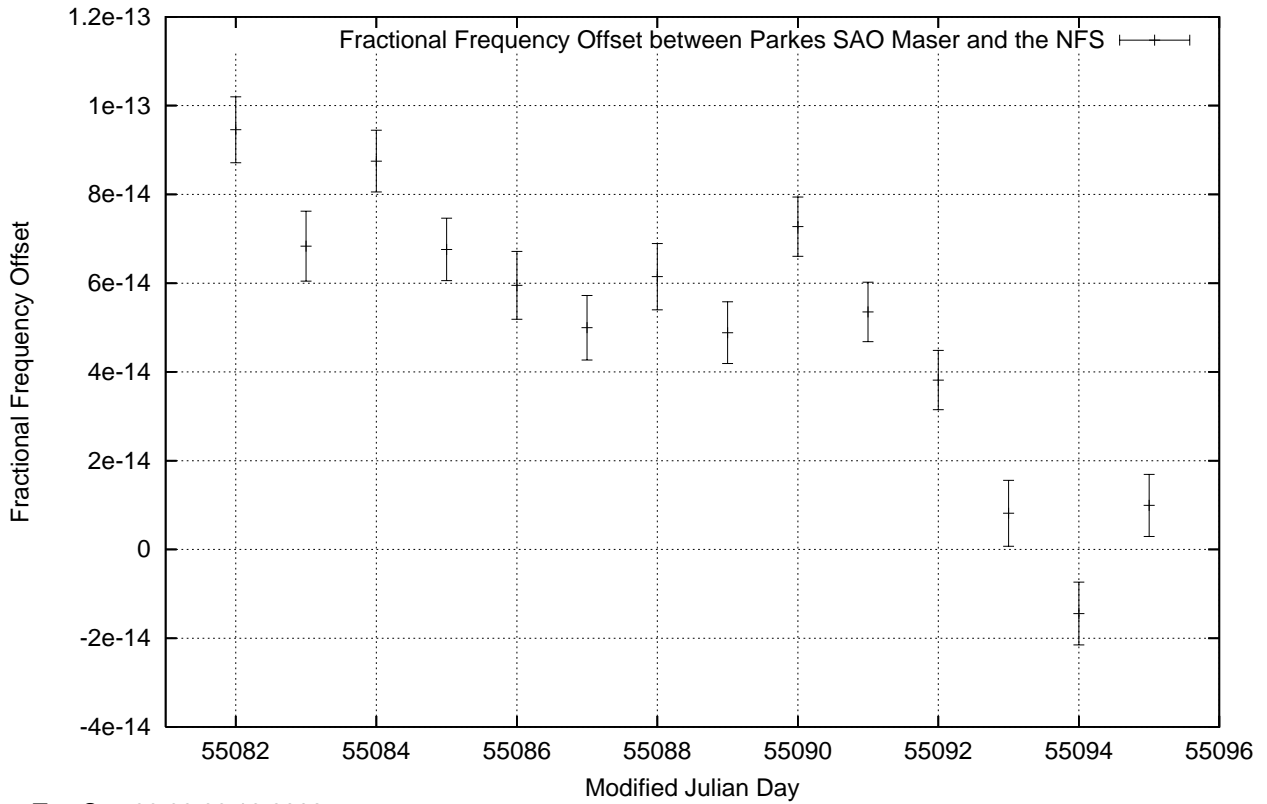

GPS Common-View Time-Transfer between ATNF Parkes and NMI Sydney

Tue Sep 22 22:26:16 2009

GPS Common-View Frequency Transfer between ATNF Parkes and NMI Sydney

Tue Sep 22 22:26:16 2009