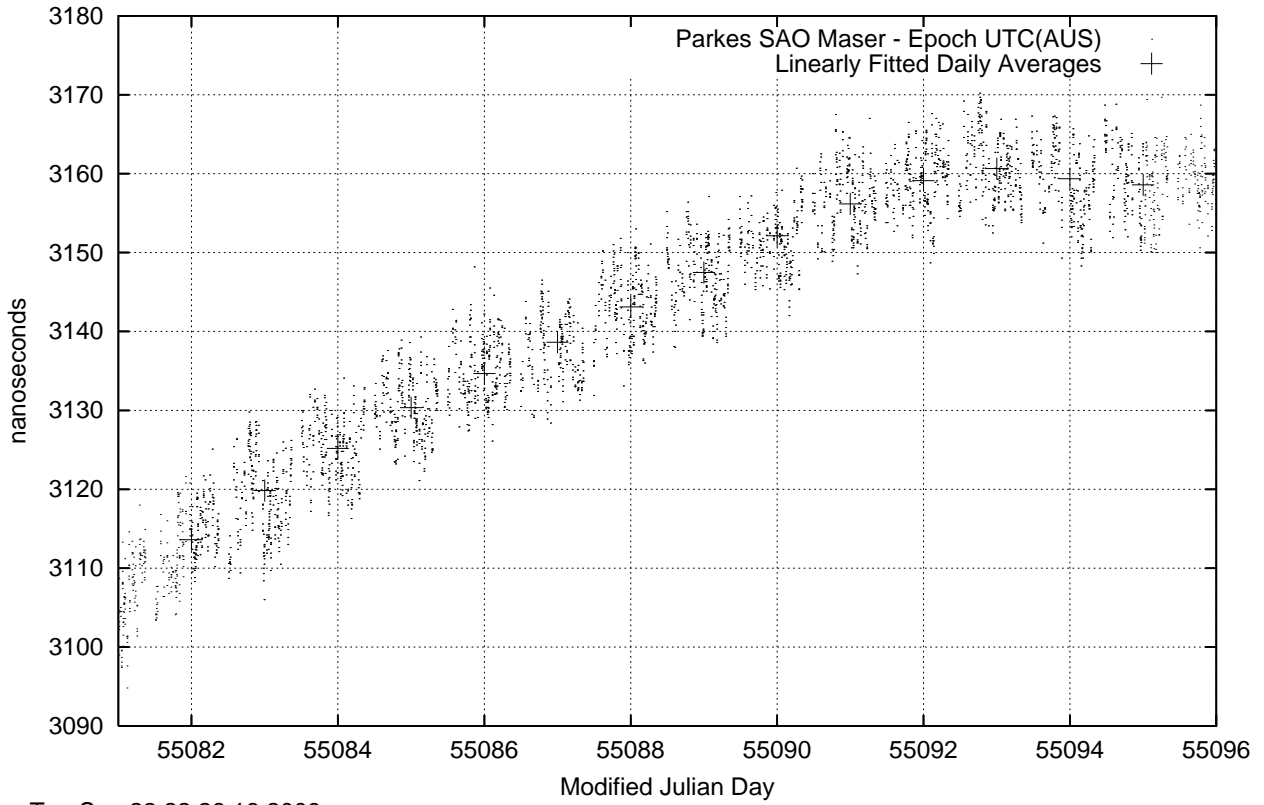

GPS Common-View Time-Transfer between ATNF Parkes and NMI Sydney

Tue Sep 22 22:26:16 2009

GPS Common-View Frequency Transfer between ATNF Parkes and NMI Sydney

Tue Sep 22 22:26:16 2009